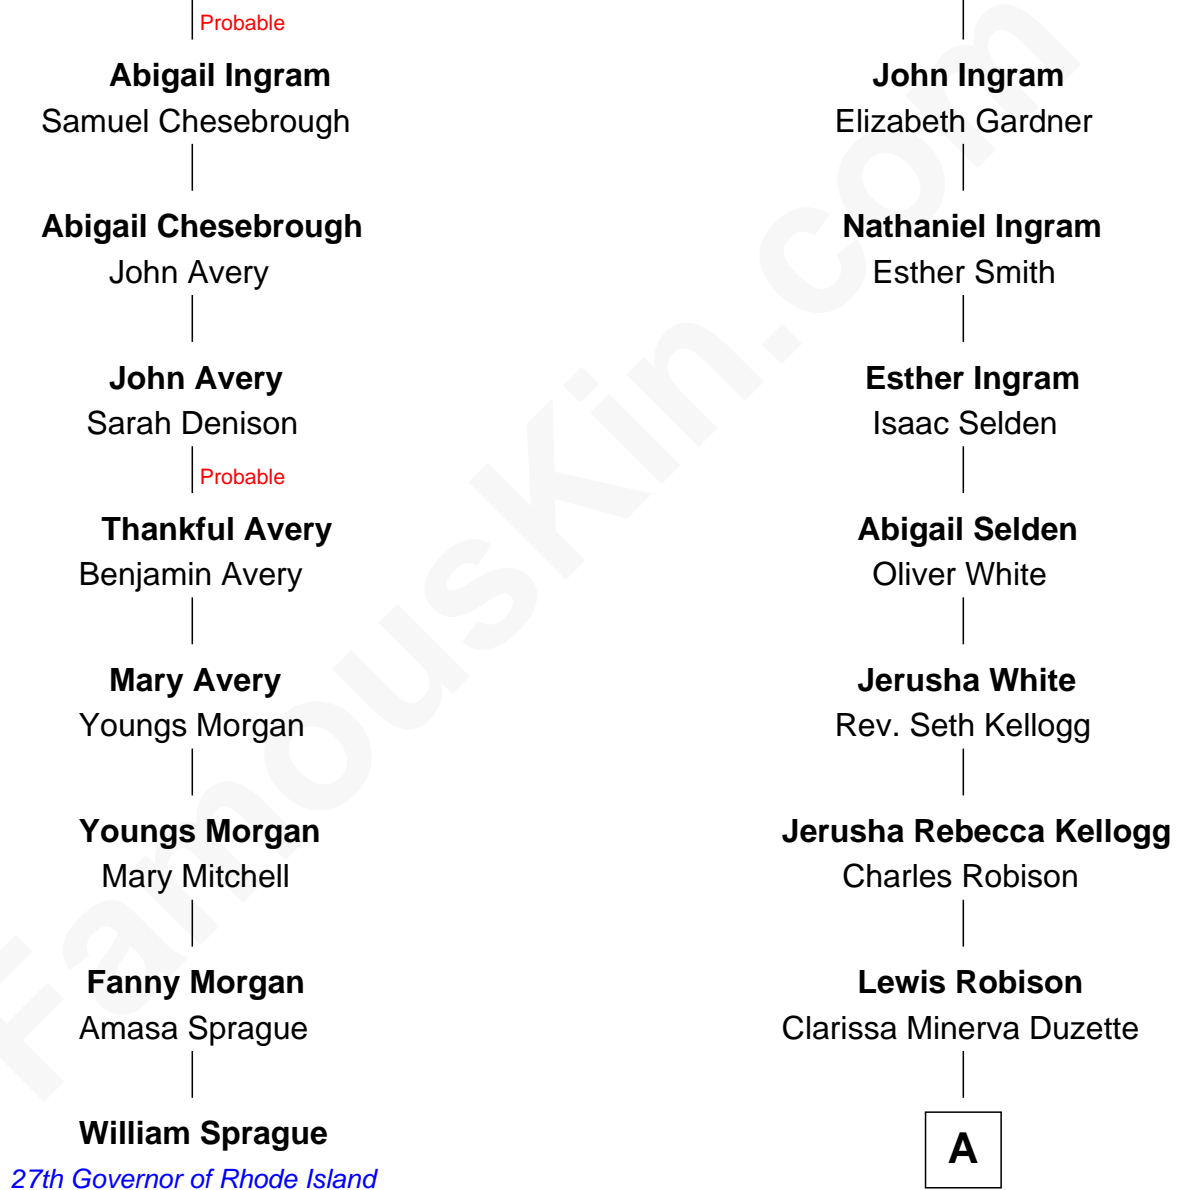

FamousKin.com

Relationship Chart of

William Sprague

27th Governor of Rhode Island

7th cousin 3 times removed of

Mitt Romney

70th Governor of Massachusetts

Richard Ingram

A

Charles Edward Robison

Rosetta Mary Berry

Alma Luella Robison

Harold Arundel LaFount

Lenore Emily LaFount

George Wilcken Romney

Mitt Romney

70th Governor of Massachusetts