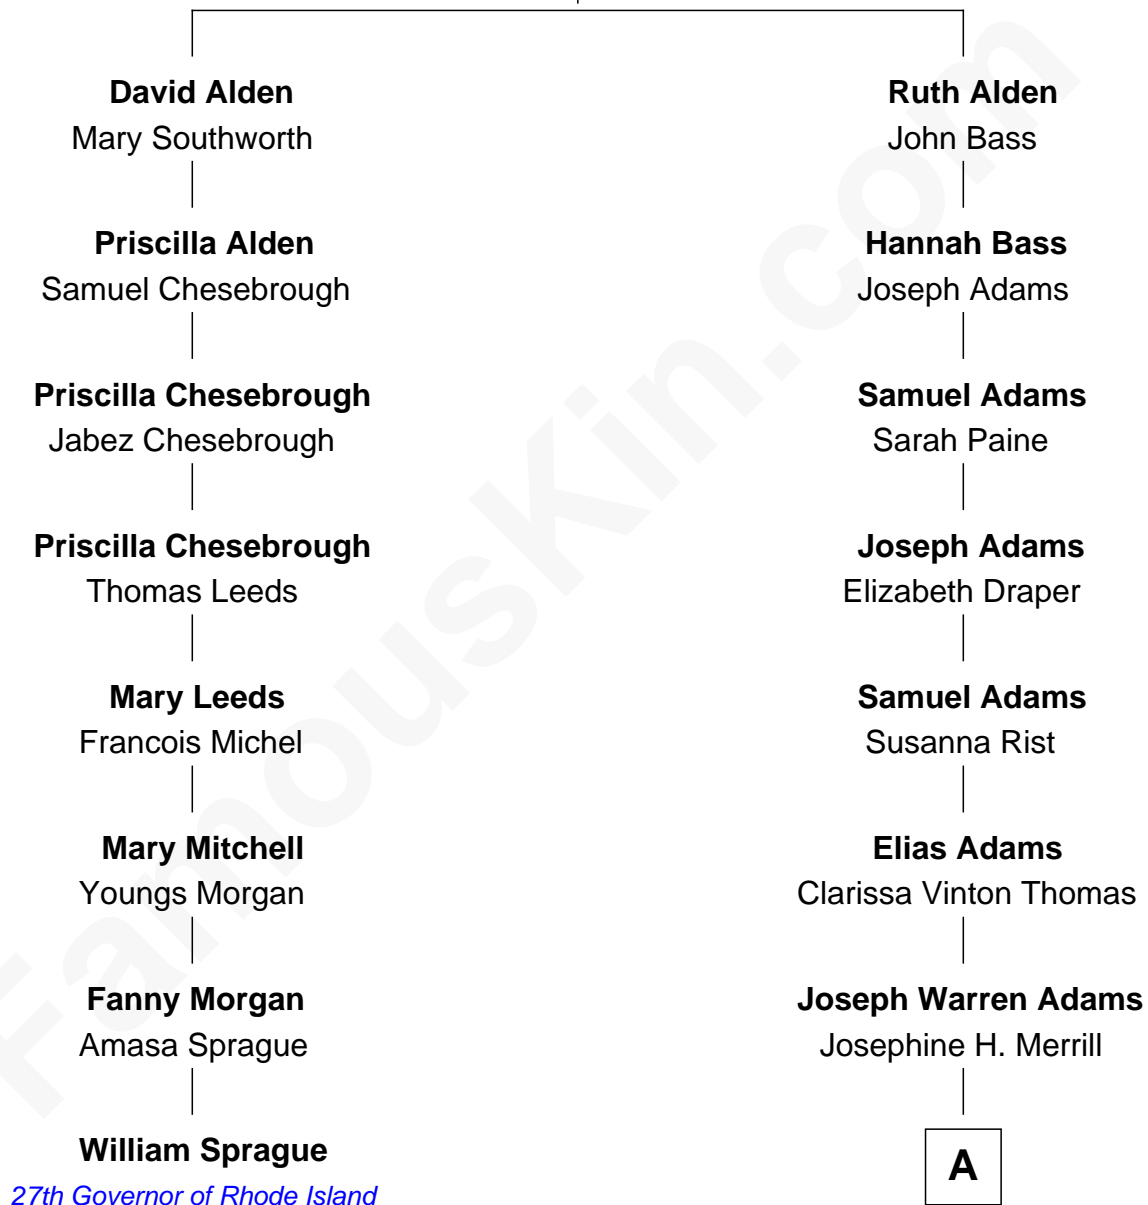

## Relationship Chart of

### William Sprague

*27th Governor of Rhode Island*

7th cousin 2 times removed of

**Raquel Welch**

*Movie Actress*

**John Alden**  
Priscilla Mullins

A

Clara Louise Adams

Emery Stanford Hall

Josephine Sarah Hall

Armando Carlos Tejada

Raquel Welch

*aka Raquel Welch*