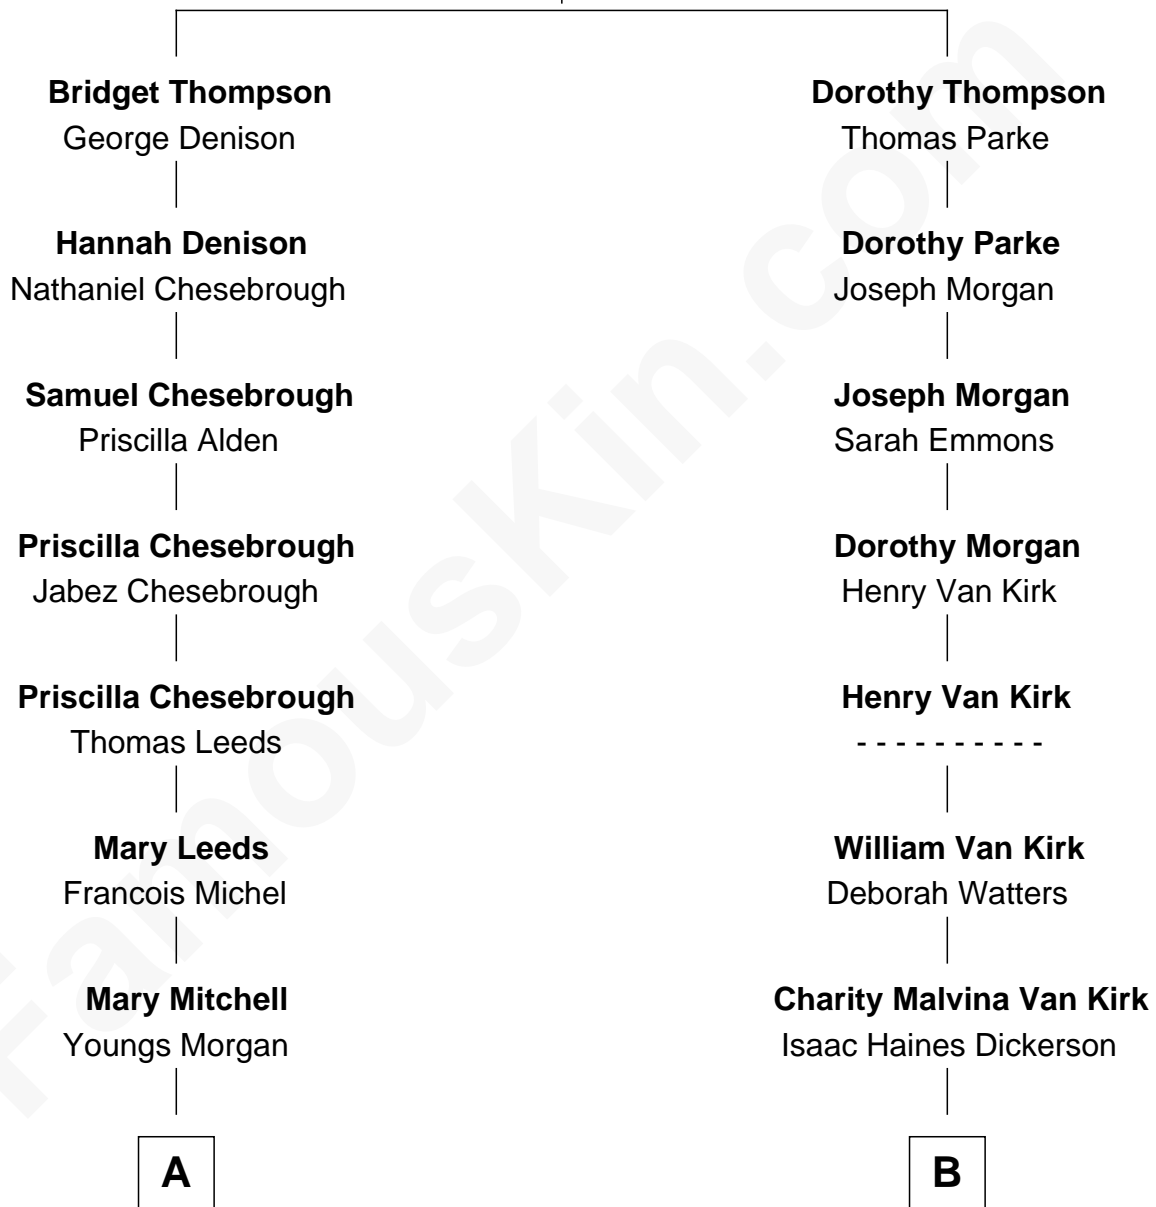

FamousKin.com Relationship Chart of

William Sprague

27th Governor of Rhode Island

8th cousin of

Warren G. Harding

29th U.S. President

John Thompson

Alice Freeman

A

Fanny Morgan
Amasa Sprague

William Sprague
27th Governor of Rhode Island

B

Phoebe Elizabeth Dickerson
Dr. George Tryon Harding

Warren G. Harding
29th U.S. President

FamousKin.com