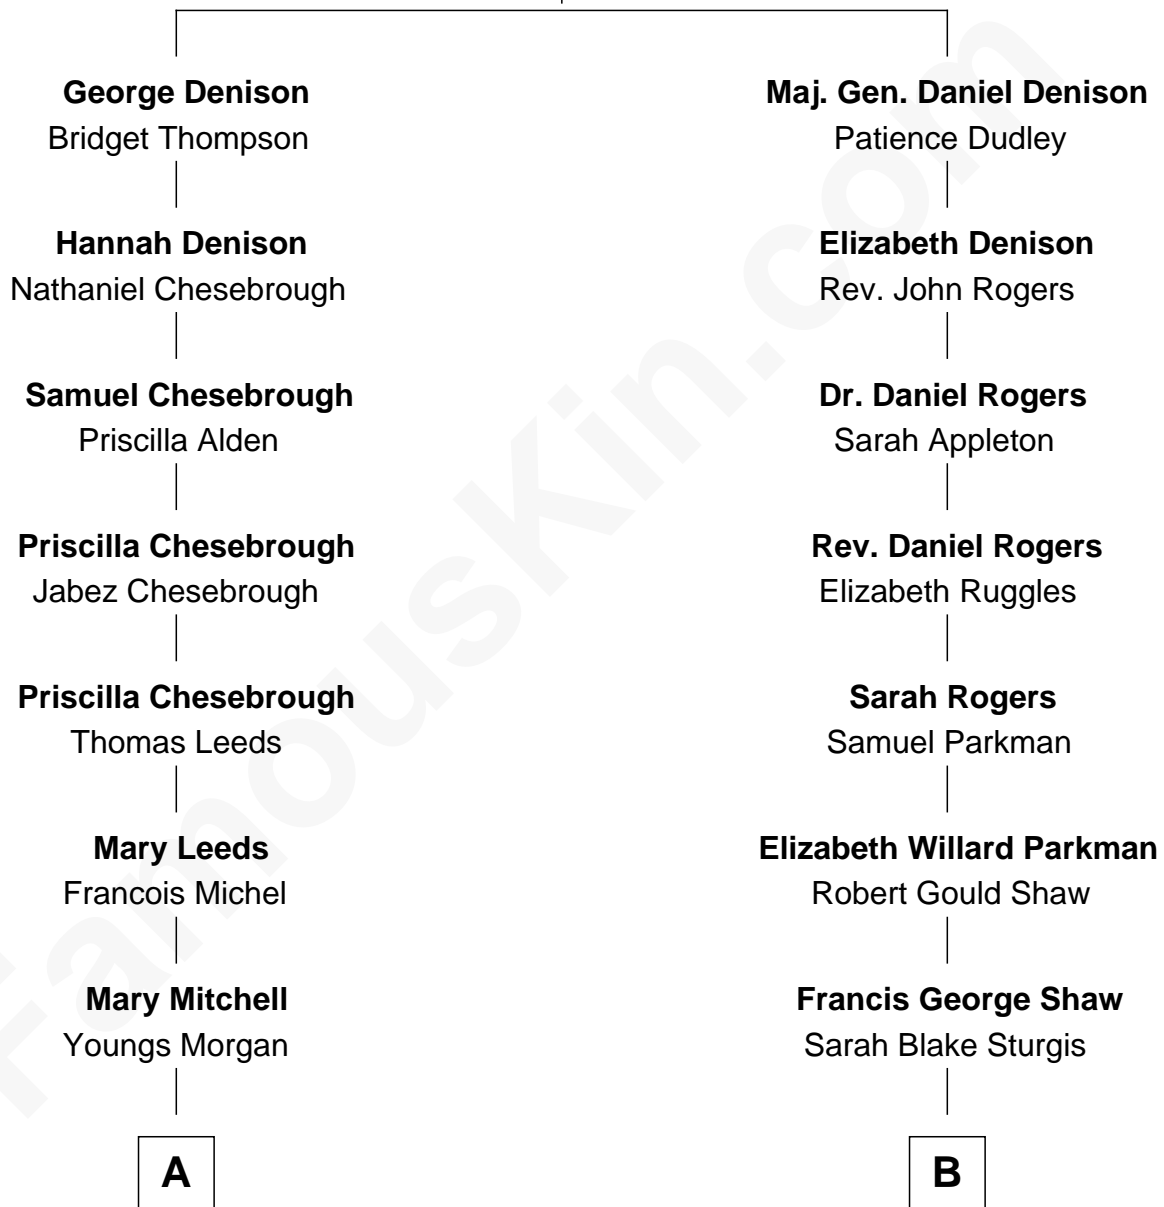

FamousKin.com

Relationship Chart of

William Sprague

27th Governor of Rhode Island

8th cousin 3 times removed of

Kyra Sedgwick

TV and Movie Actress

William Denison
Margaret Chandler

A

Fanny Morgan
Amasa Sprague

William Sprague
27th Governor of Rhode Island

B

Susanna Shaw
Robert Bowne Minturn

Sarah May Minturn
Henry Dwight Sedgwick

Robert Minturn Sedgwick
Helen Peabody

Henry Dwight Sedgwick
Patricia Ann Rosenwald