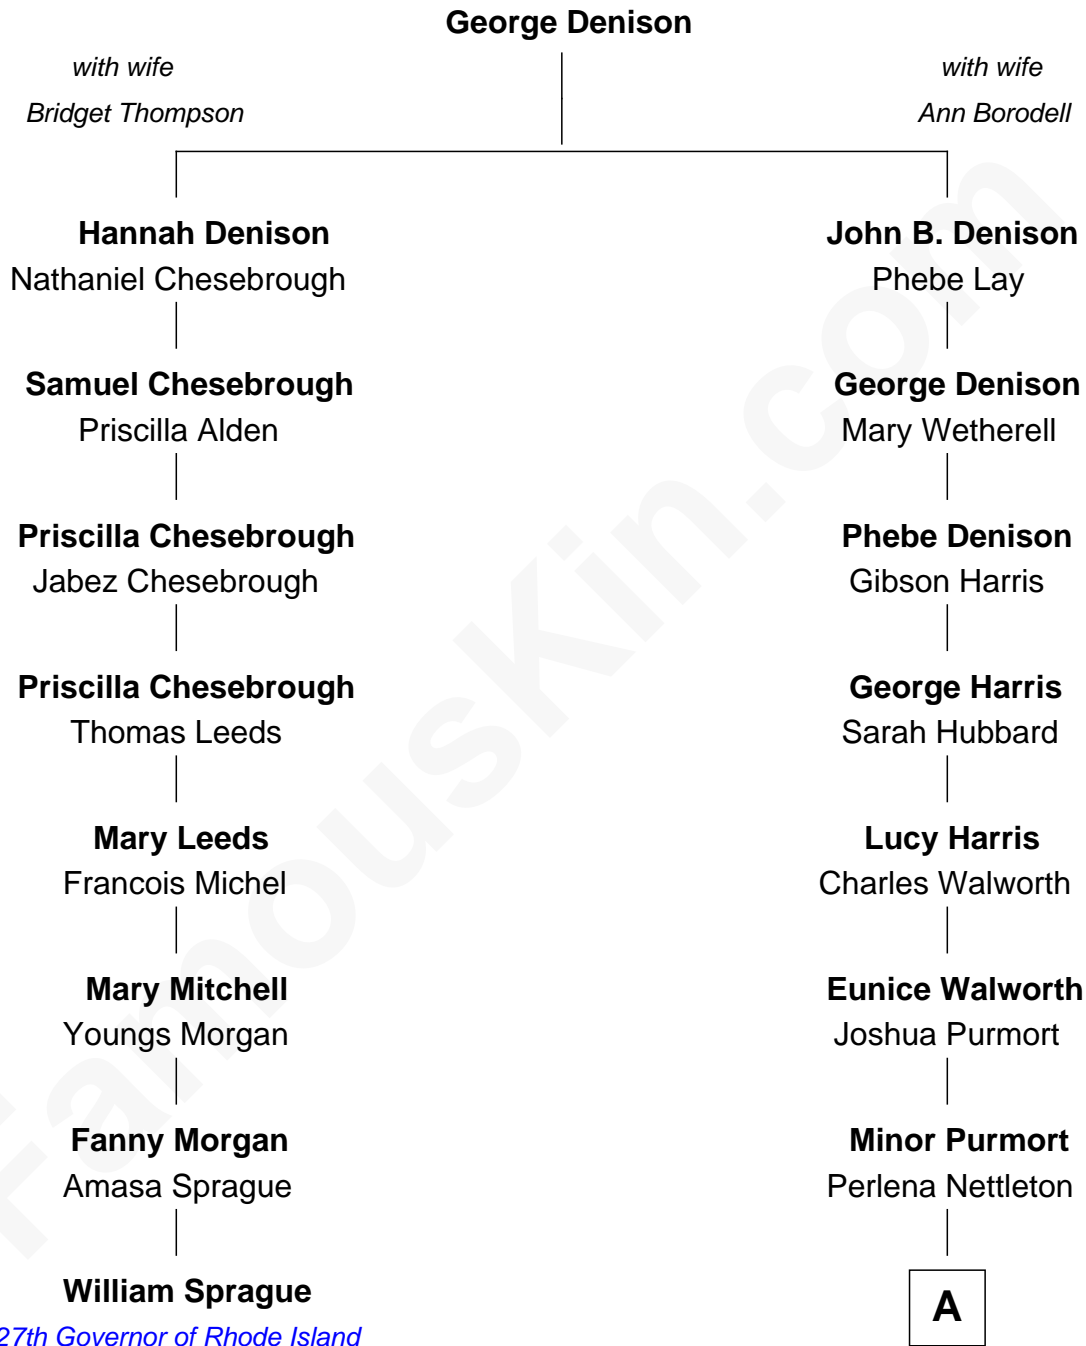

FamousKin.com

Relationship Chart of

William Sprague

27th Governor of Rhode Island

7th cousin 3 times removed of

Lyman Spitzer

Astronomer and Theoretical Physicist

A