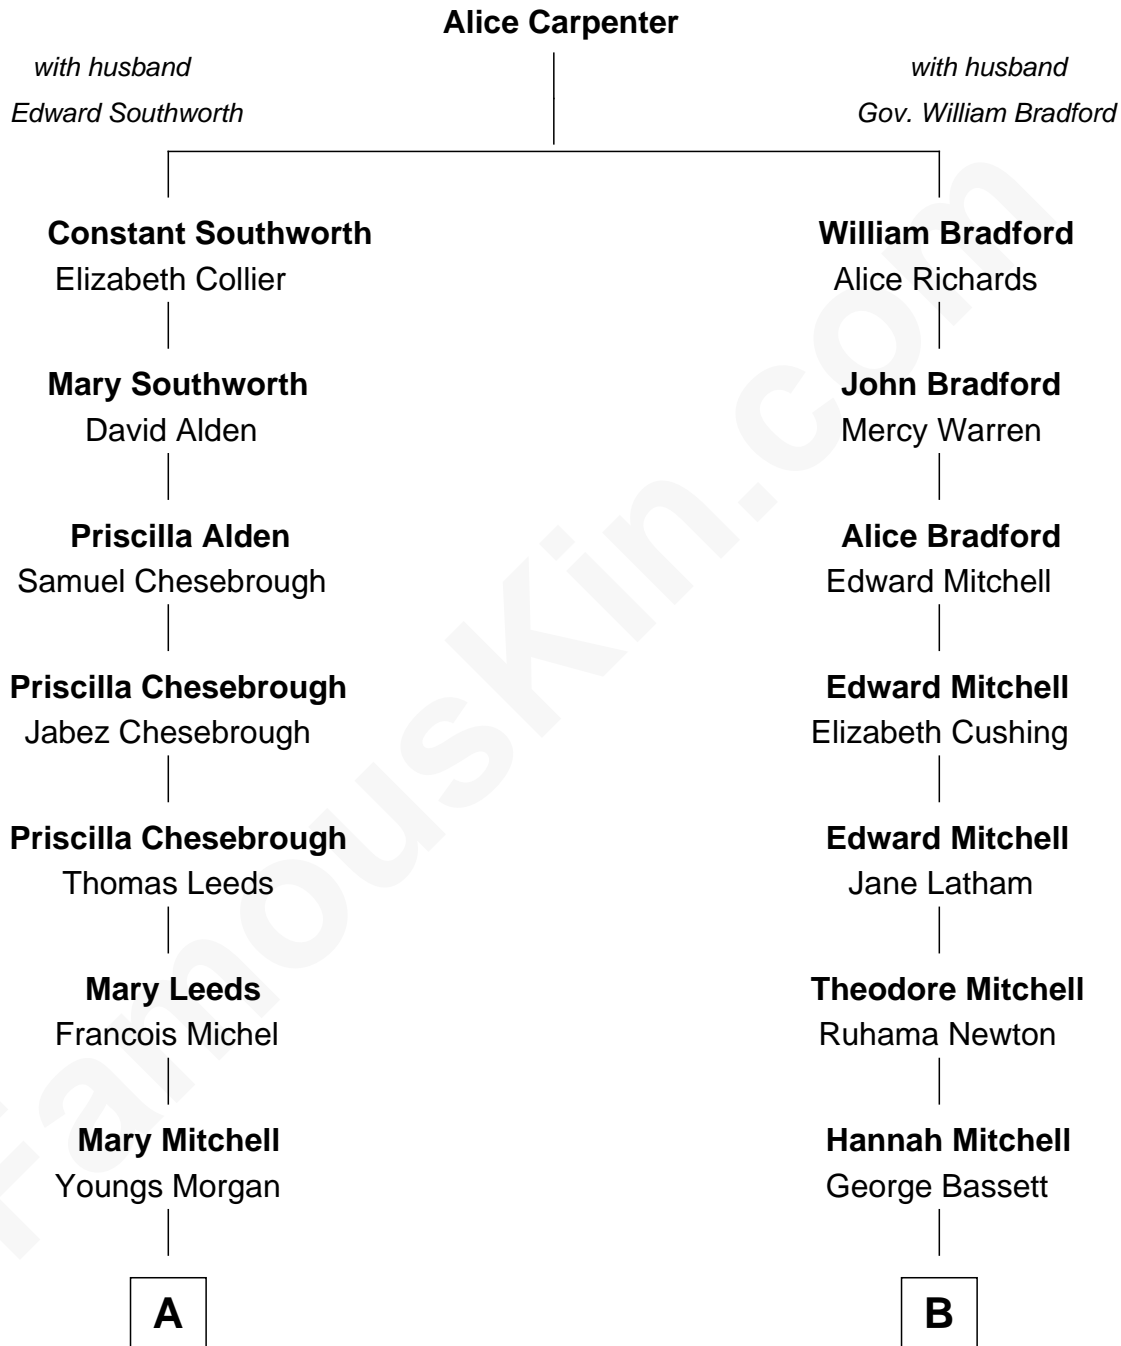

FamousKin.com

Relationship Chart of

William Sprague

27th Governor of Rhode Island

8th cousin 4 times removed of

Nat Faxon

Actor, Comedian, Director and Screenwriter

A

Fanny Morgan
Amasa Sprague

William Sprague
27th Governor of Rhode Island

B

Mary F. Bassett
Ira M. Conant

Herbert Ira Conant
Alleda B. Pierce

Marie Bassett Conant
Dr. Nathaniel Wales Faxon

William Otis Faxon
Frances Mary Parker