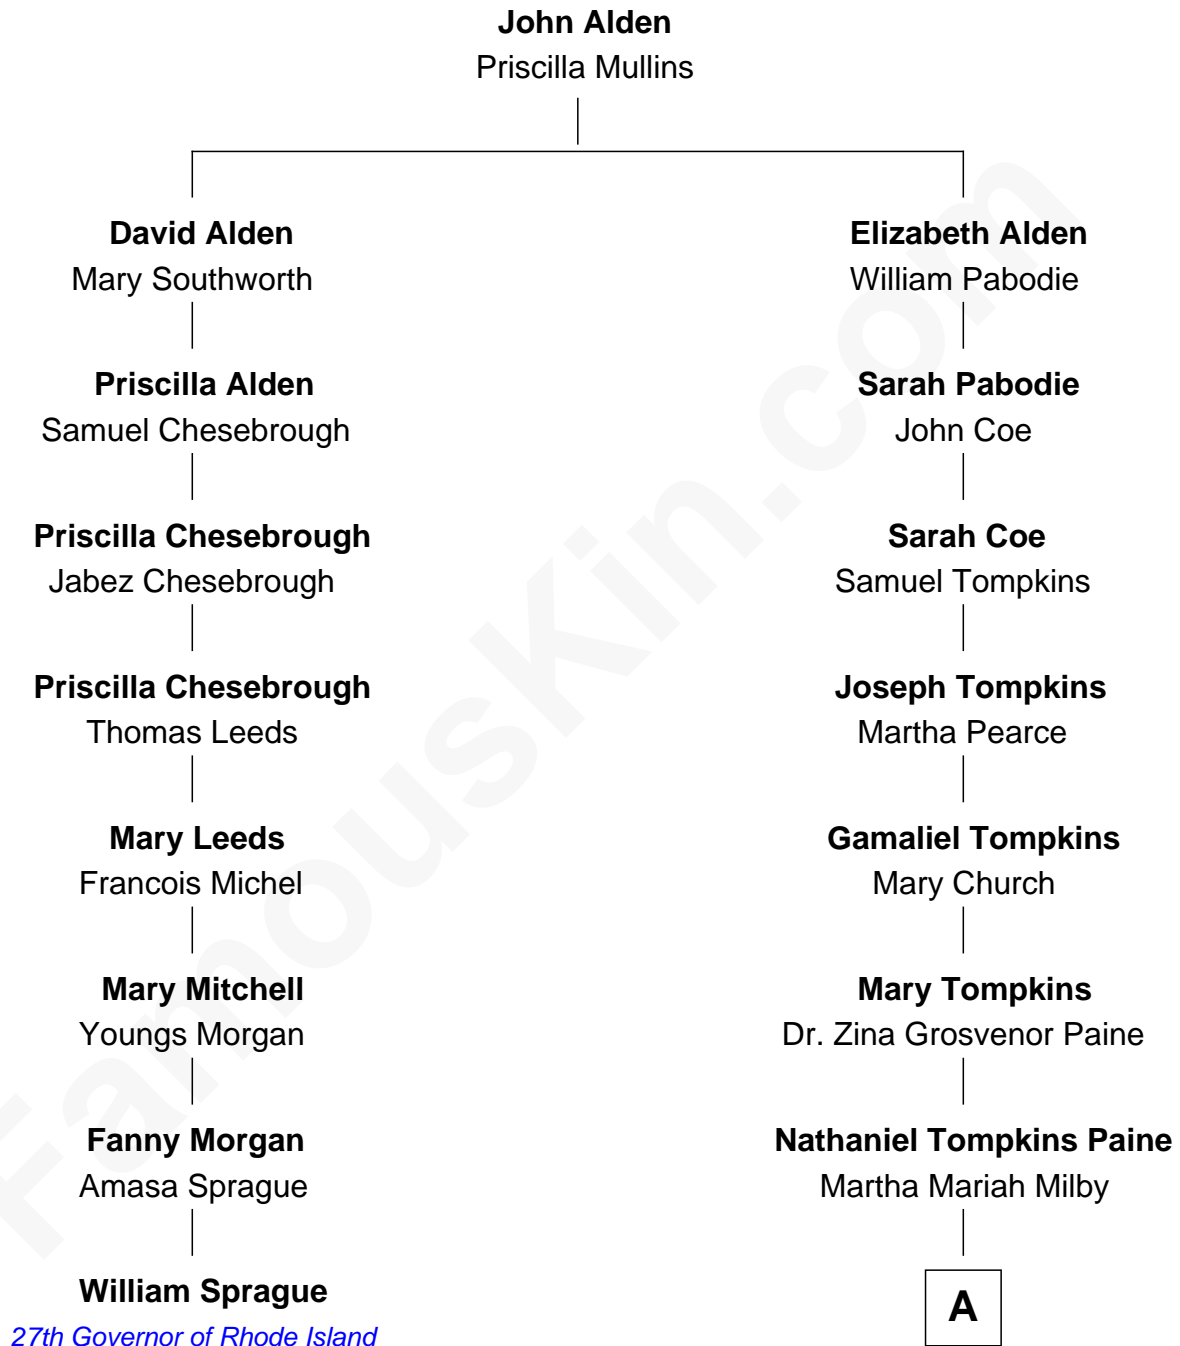

FamousKin.com

Relationship Chart of

William Sprague

27th Governor of Rhode Island

7th cousin 1 time removed of

Charles M. Dale

66th Governor of New Hampshire

A

Maud Paine
Fred Vernon Dale

Charles M. Dale
66th Governor of New Hampshire

FamousKin.com