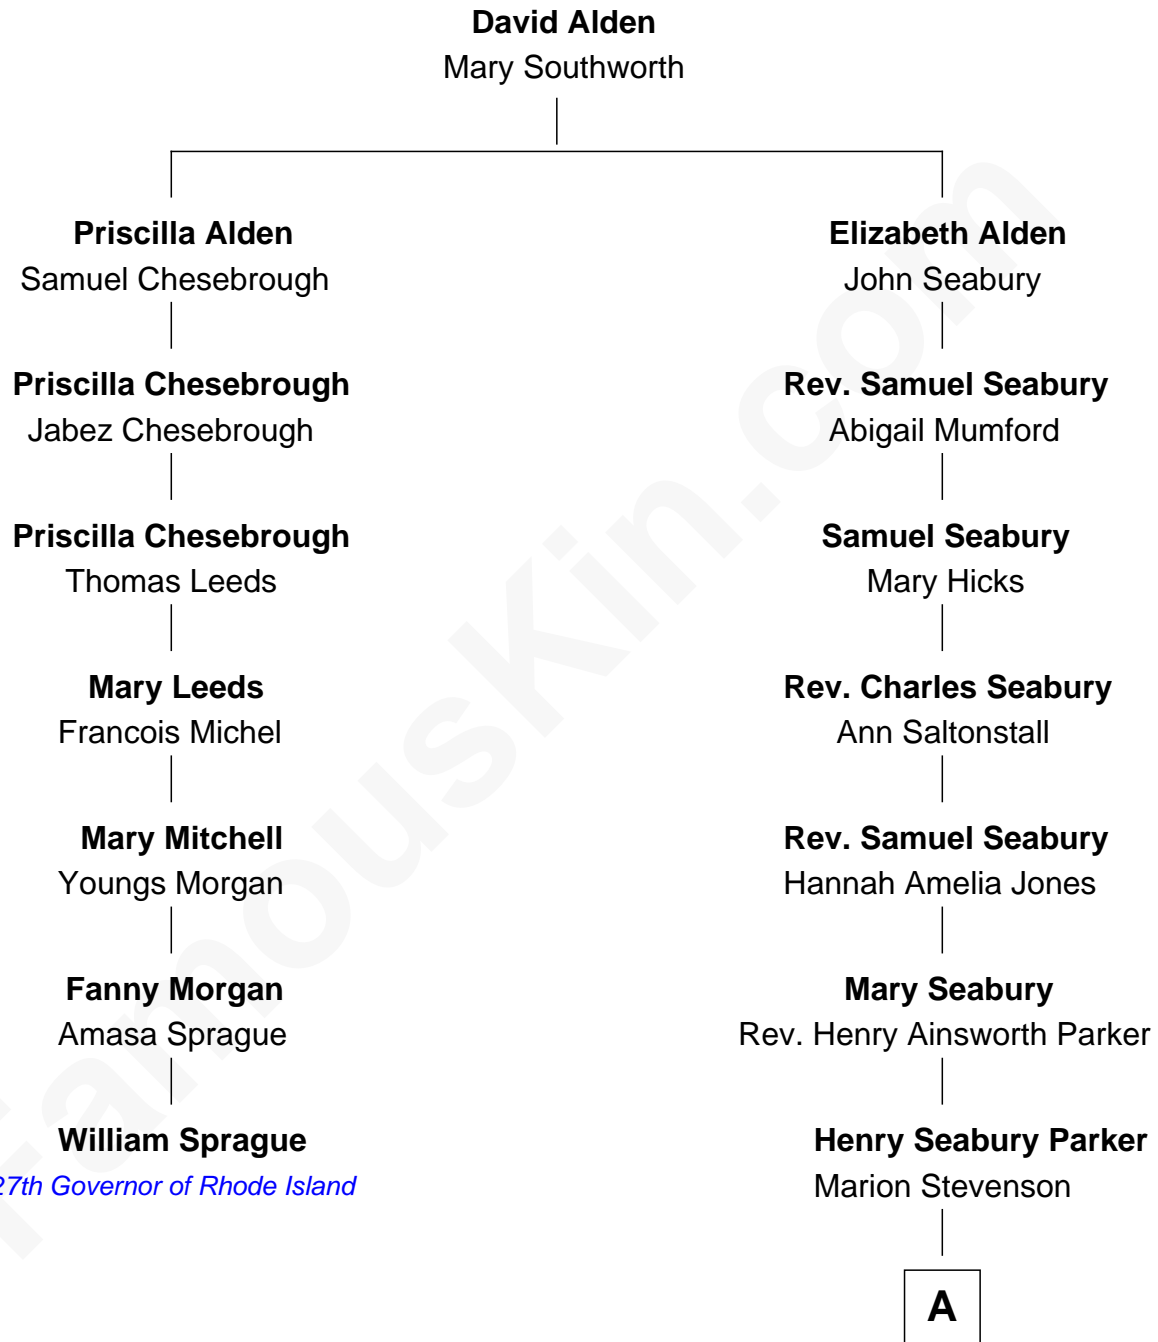

FamousKin.com

Relationship Chart of

William Sprague

27th Governor of Rhode Island

6th cousin 2 times removed of

Parker Stevenson

TV and Movie Actor

A

Richard Stevenson Parker

Sarah Meade Price

Parker Stevenson

TV and Movie Actor

FamousKin.com