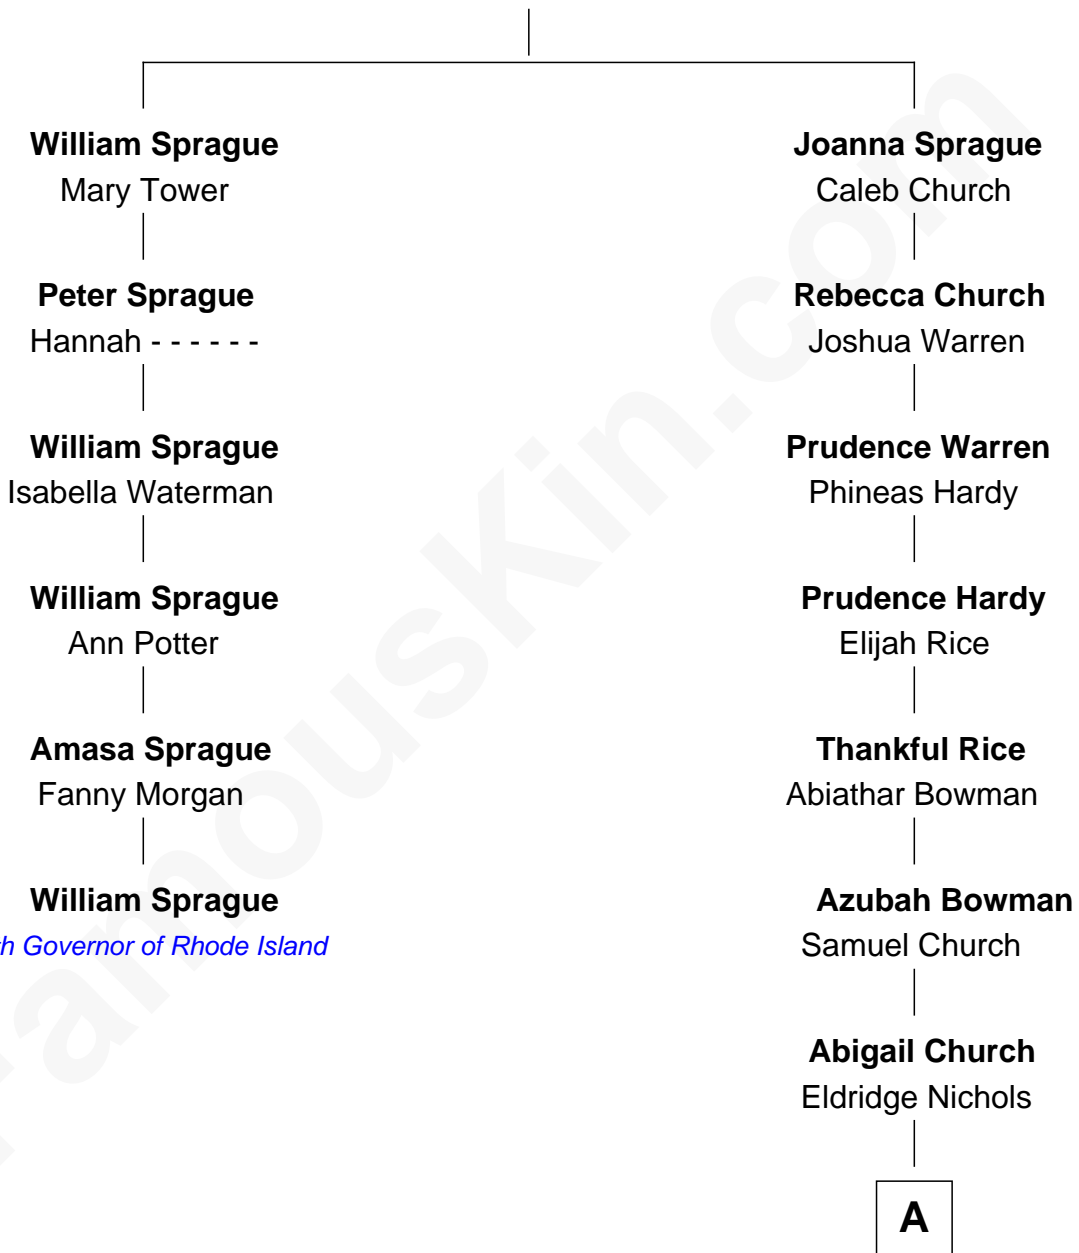

FamousKin.com

Relationship Chart of

William Sprague

27th Governor of Rhode Island

5th cousin 8 times removed of

Taylor Lautner

TV and Movie Actor

William Sprague
Millicent Eames

A

George Nichols

Louise Harriett Randall

Wayland Albert Nichols

Fannie Blanche Sisco

Frank James Nichols

Olive F. Allen

Keith Francis Nichols