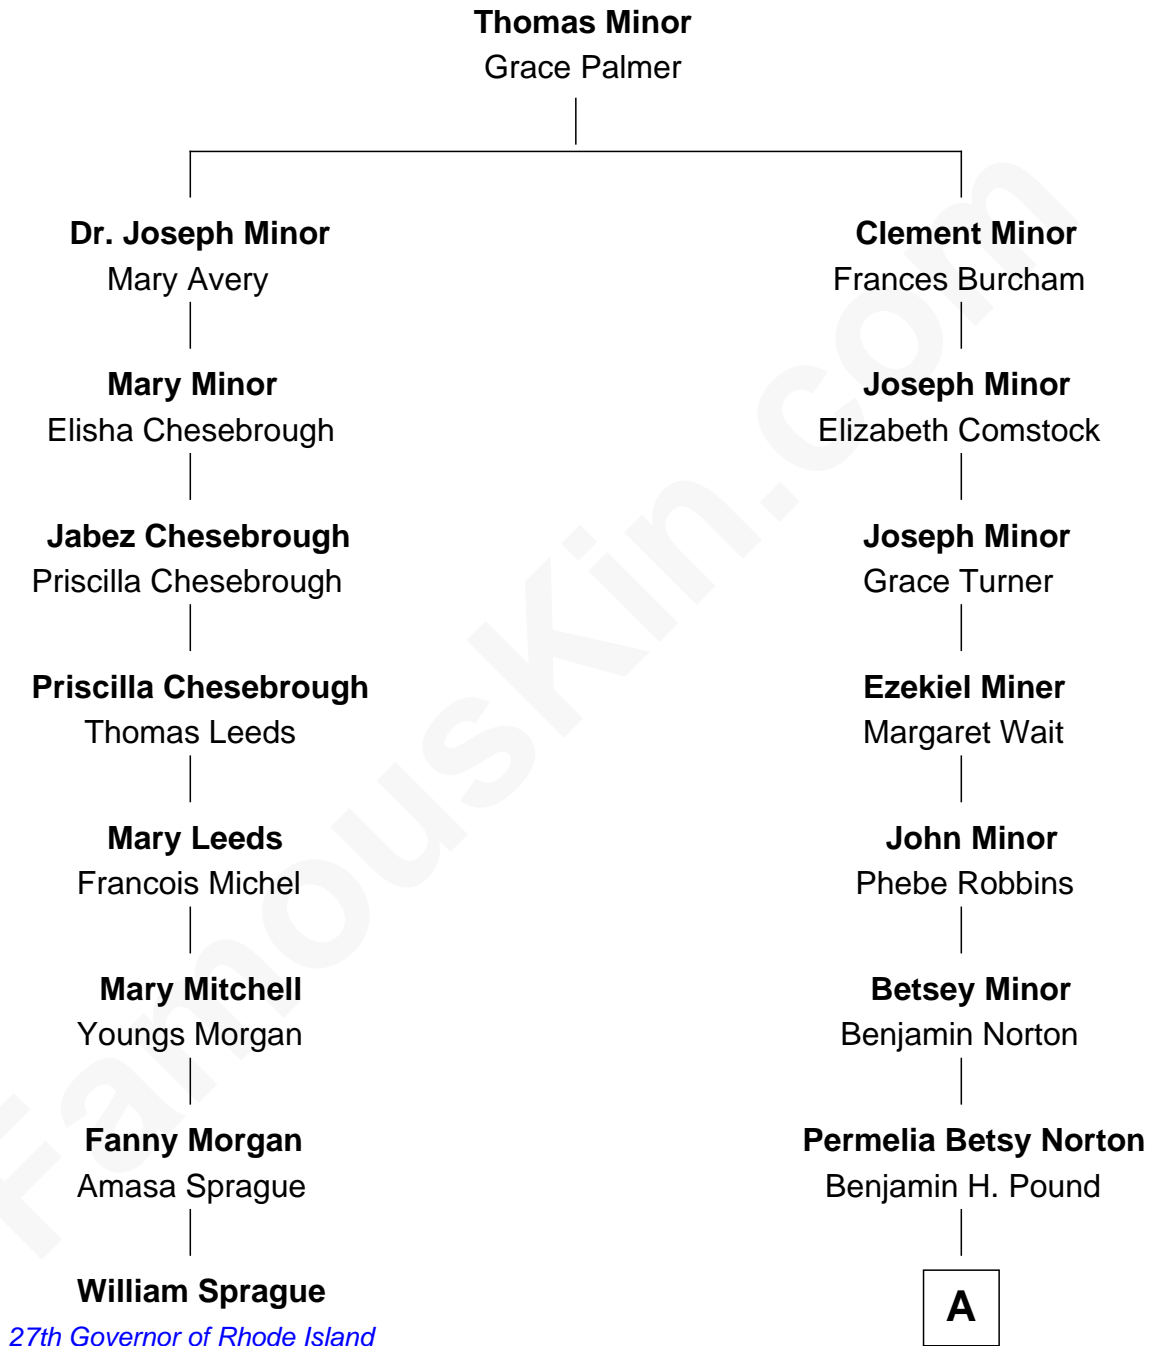

FamousKin.com

Relationship Chart of

William Sprague

27th Governor of Rhode Island

7th cousin 5 times removed of

Taylor Lautner

TV and Movie Actor

A

Adaline Eva Pound

David Wesley Allen

Olive F. Allen

Frank James Nichols

Keith Francis Nichols

Wanda J. Yount

Patricia Anne Nichols

David Andrew Bos