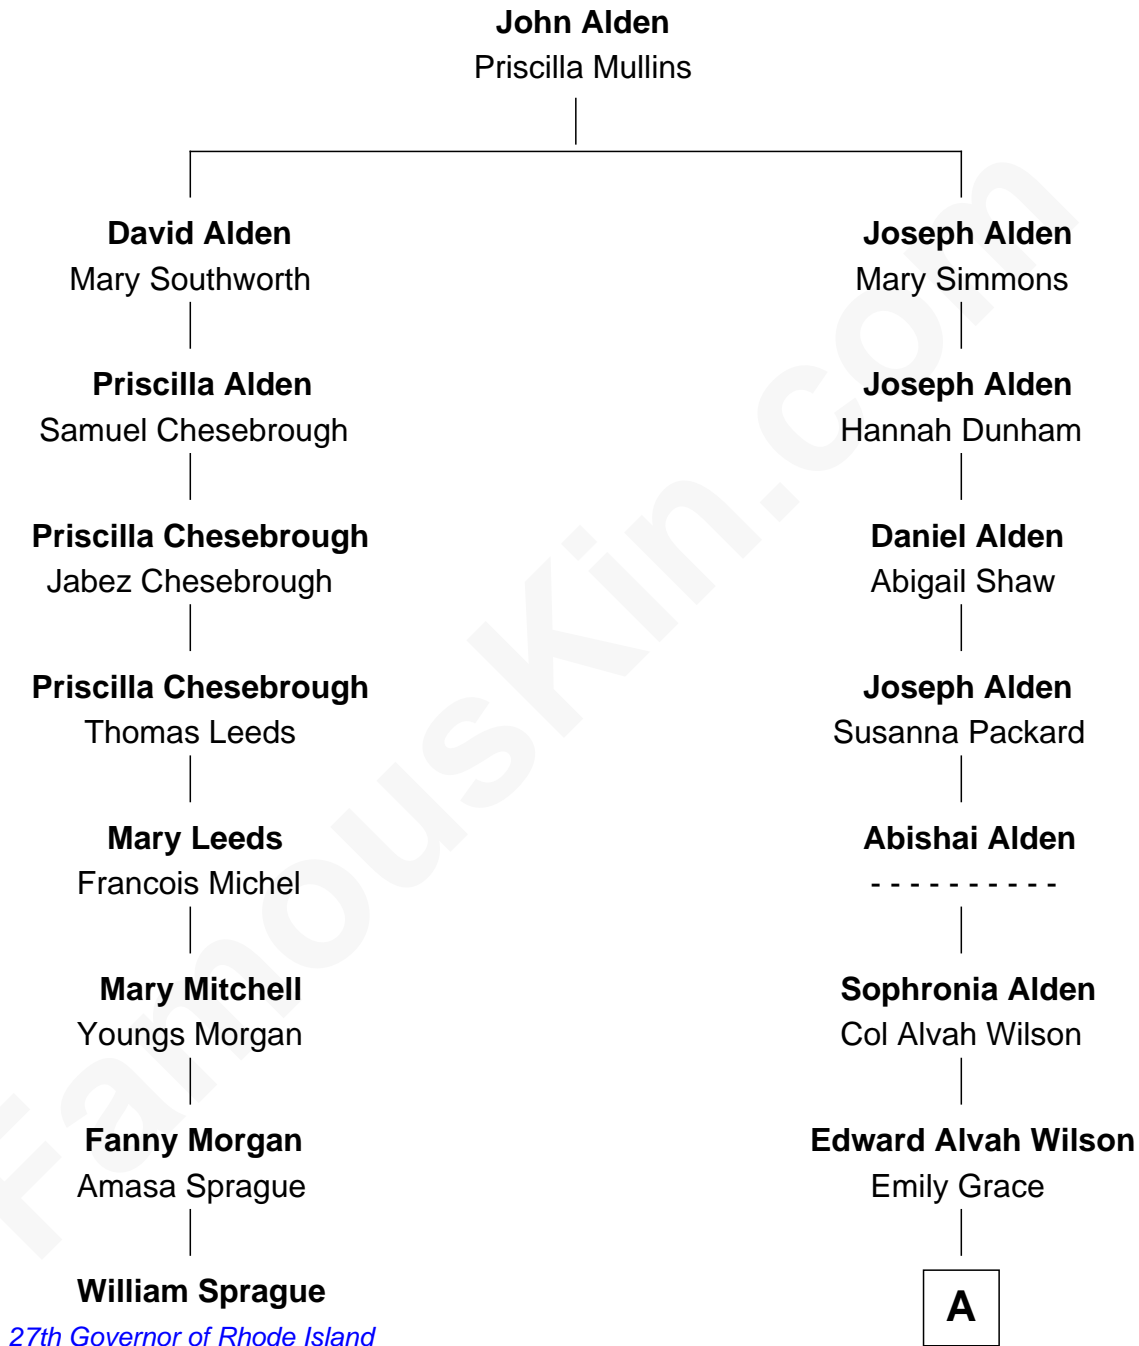

FamousKin.com

Relationship Chart of

William Sprague

27th Governor of Rhode Island

7th cousin 1 time removed of

Charles Edward Merrill

Co-Founder of Merrill Lynch & Company

A

Octavia Wilson

Dr. Charles Morton Merrill

Charles Edward Merrill

Co-Founder of Merrill Lynch & Co.

FamousKin.com