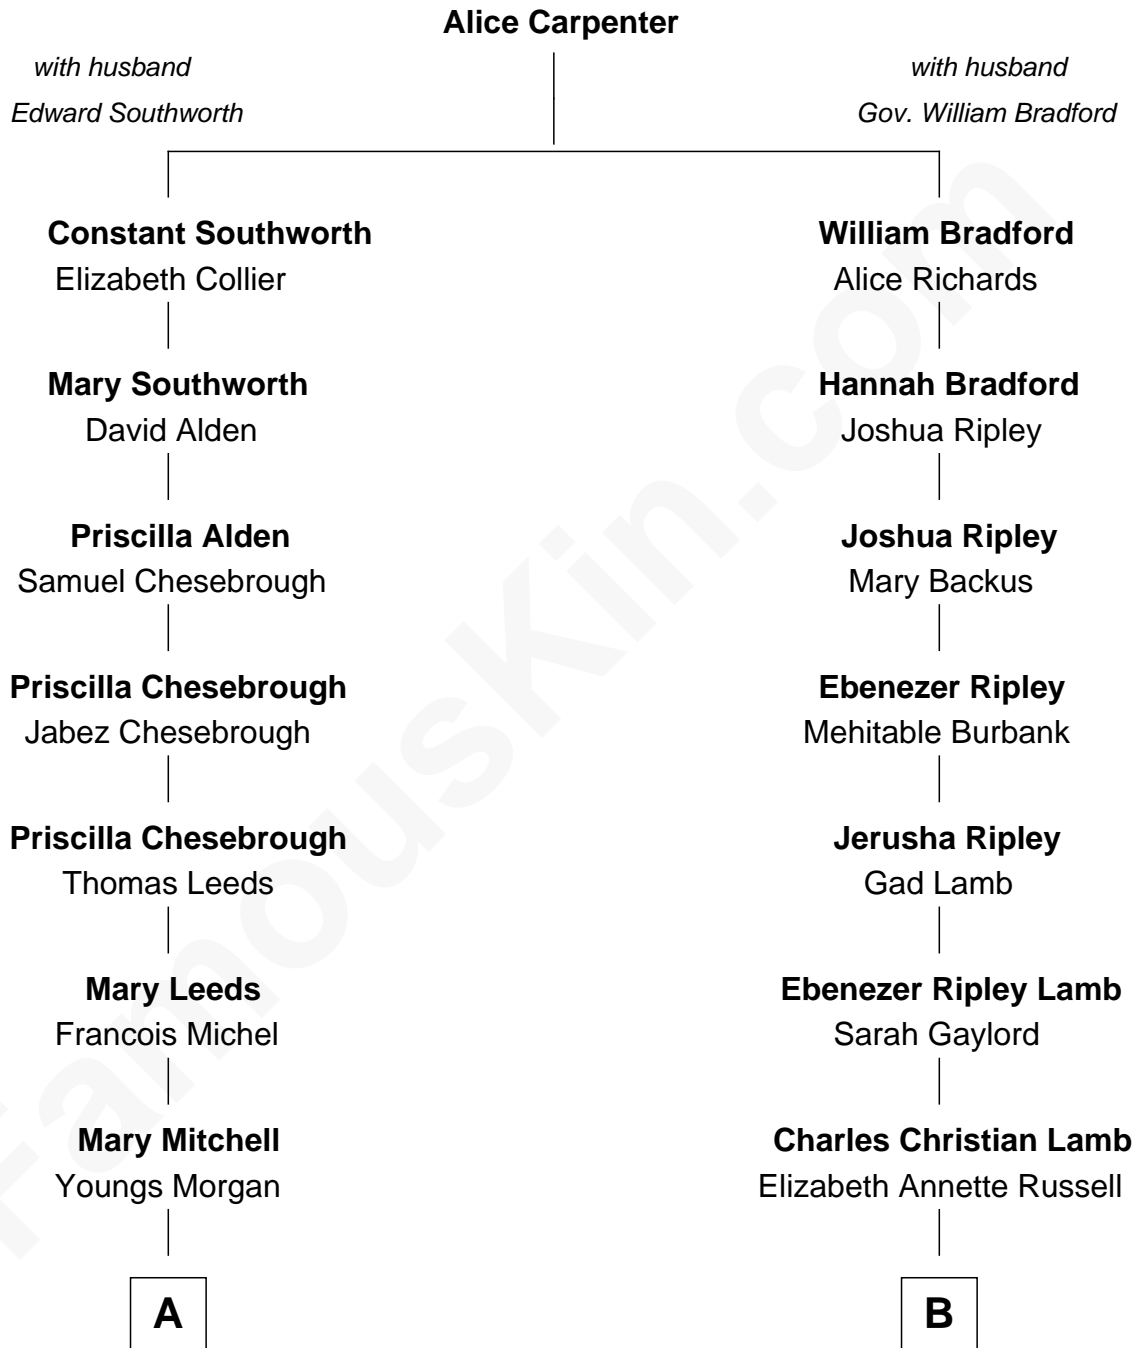

FamousKin.com Relationship Chart of

William Sprague

27th Governor of Rhode Island

8th cousin 2 times removed of

Christopher Reeve

Movie Actor

A

Fanny Morgan
Amasa Sprague

William Sprague
27th Governor of Rhode Island

B

Bert Israel Lamb
Harriet Davis

Horace Rand Lamb
Beatrice Louise Pitney

Barbara Pitney Lamb
Franklin D'Olier Reeve

Christopher Reeve
Movie Actor