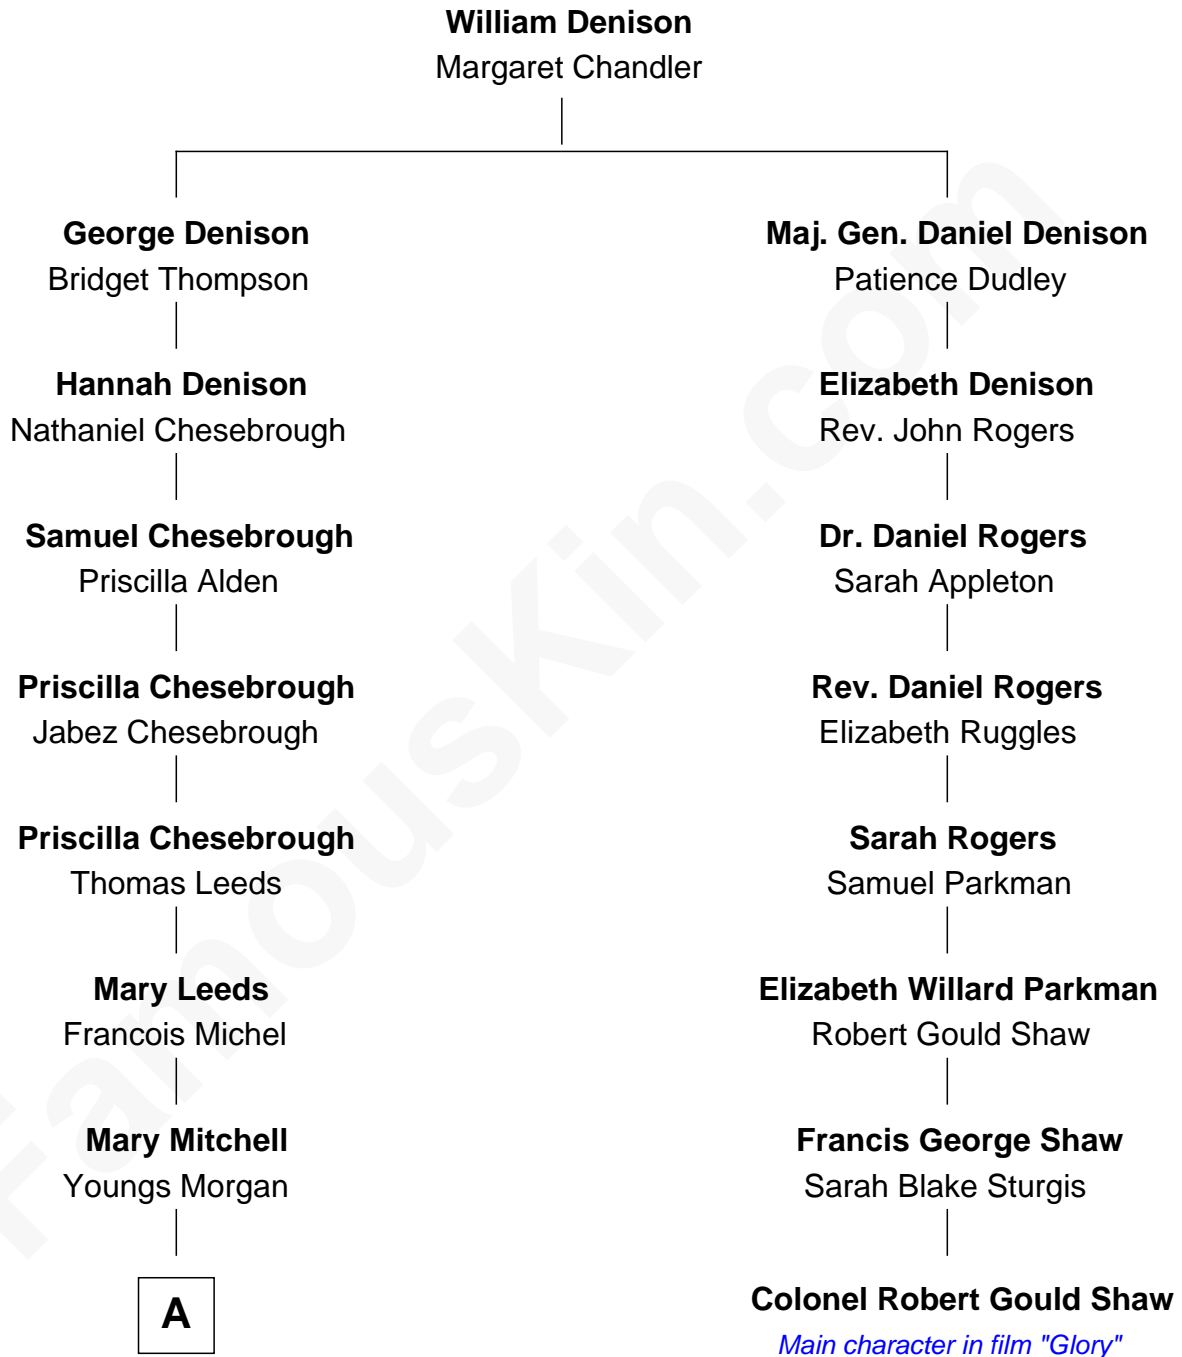

FamousKin.com

Relationship Chart of

William Sprague

27th Governor of Rhode Island

7th cousin 1 time removed of

Colonel Robert Gould Shaw

U.S. Civil War leader of film "Glory" fame

A

—
Fanny Morgan
Amasa Sprague

—
William Sprague
27th Governor of Rhode Island

FamousKin.com