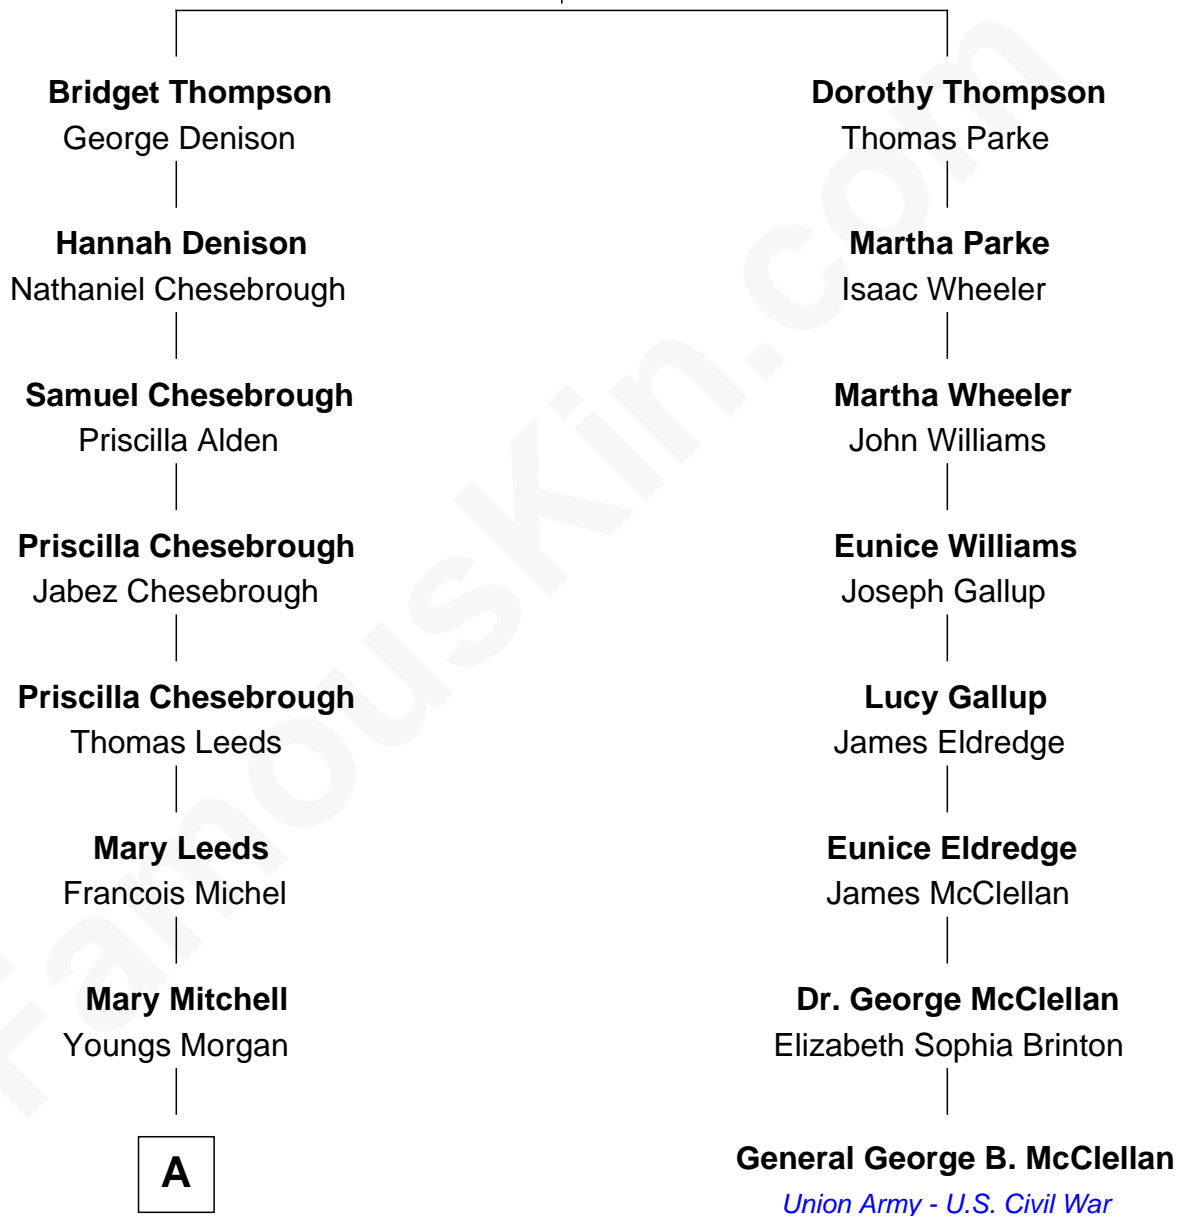

FamousKin.com

Relationship Chart of

William Sprague

27th Governor of Rhode Island

7th cousin 1 time removed of

General George B. McClellan

Union Army - U.S. Civil War

John Thompson

Alice Freeman

A

—
Fanny Morgan
Amasa Sprague

—
William Sprague
27th Governor of Rhode Island

FamousKin.com