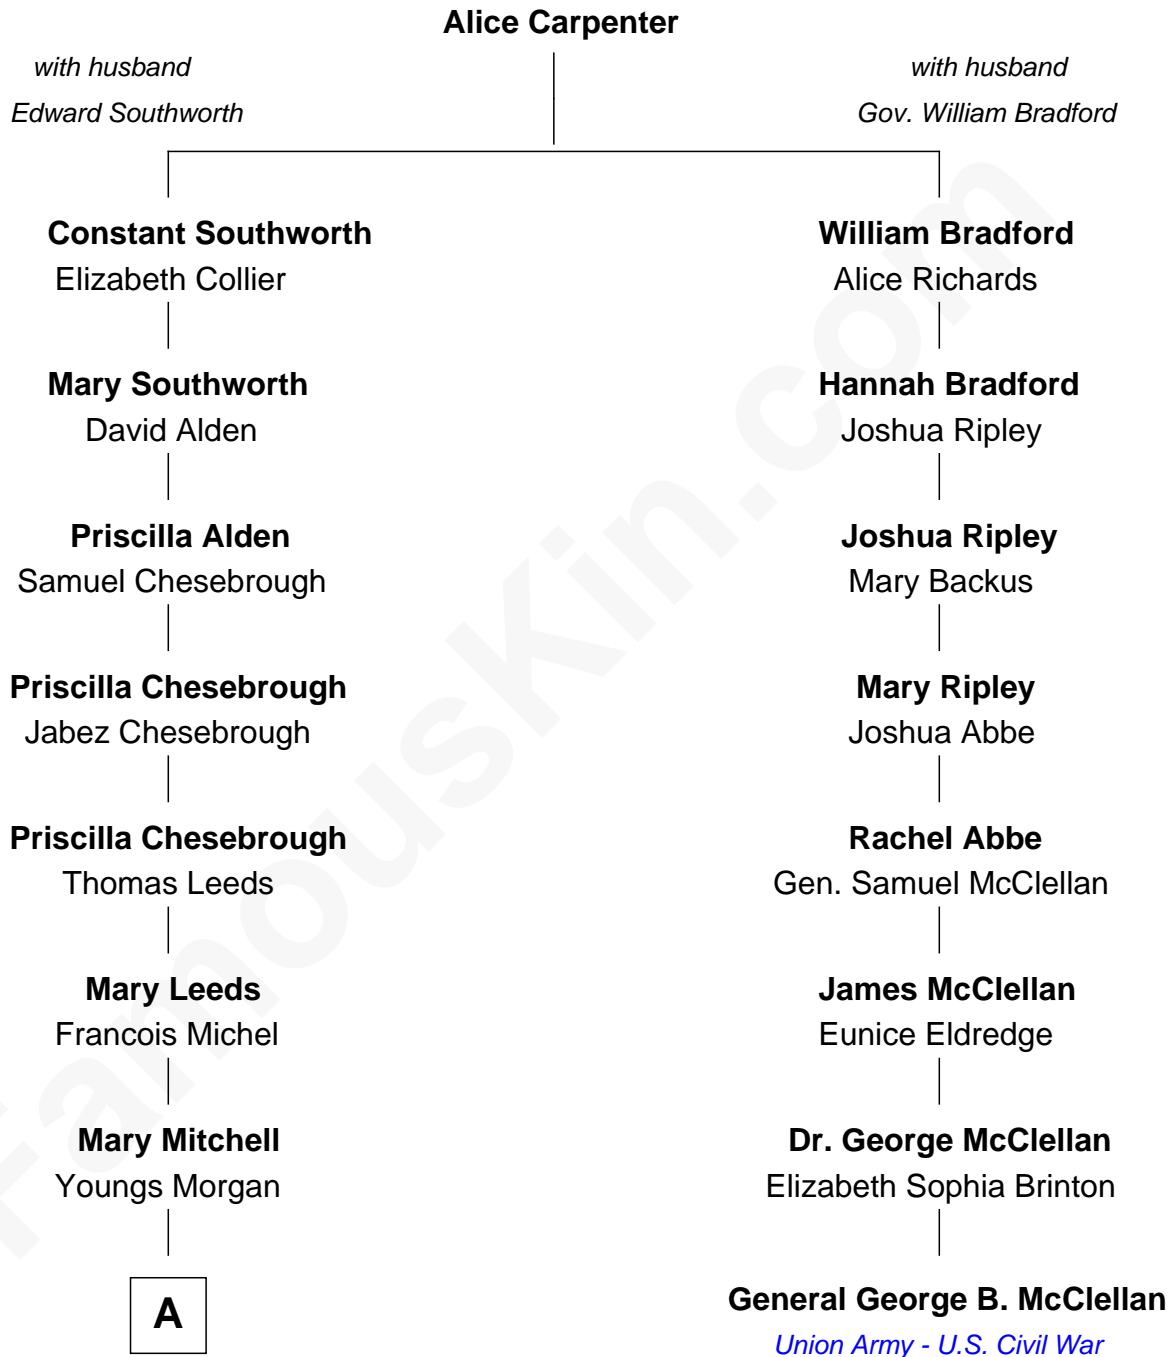

FamousKin.com

Relationship Chart of

William Sprague

27th Governor of Rhode Island

7th cousin 1 time removed of

General George B. McClellan

Union Army - U.S. Civil War

A

—
Fanny Morgan
Amasa Sprague

—
William Sprague
27th Governor of Rhode Island

FamousKin.com