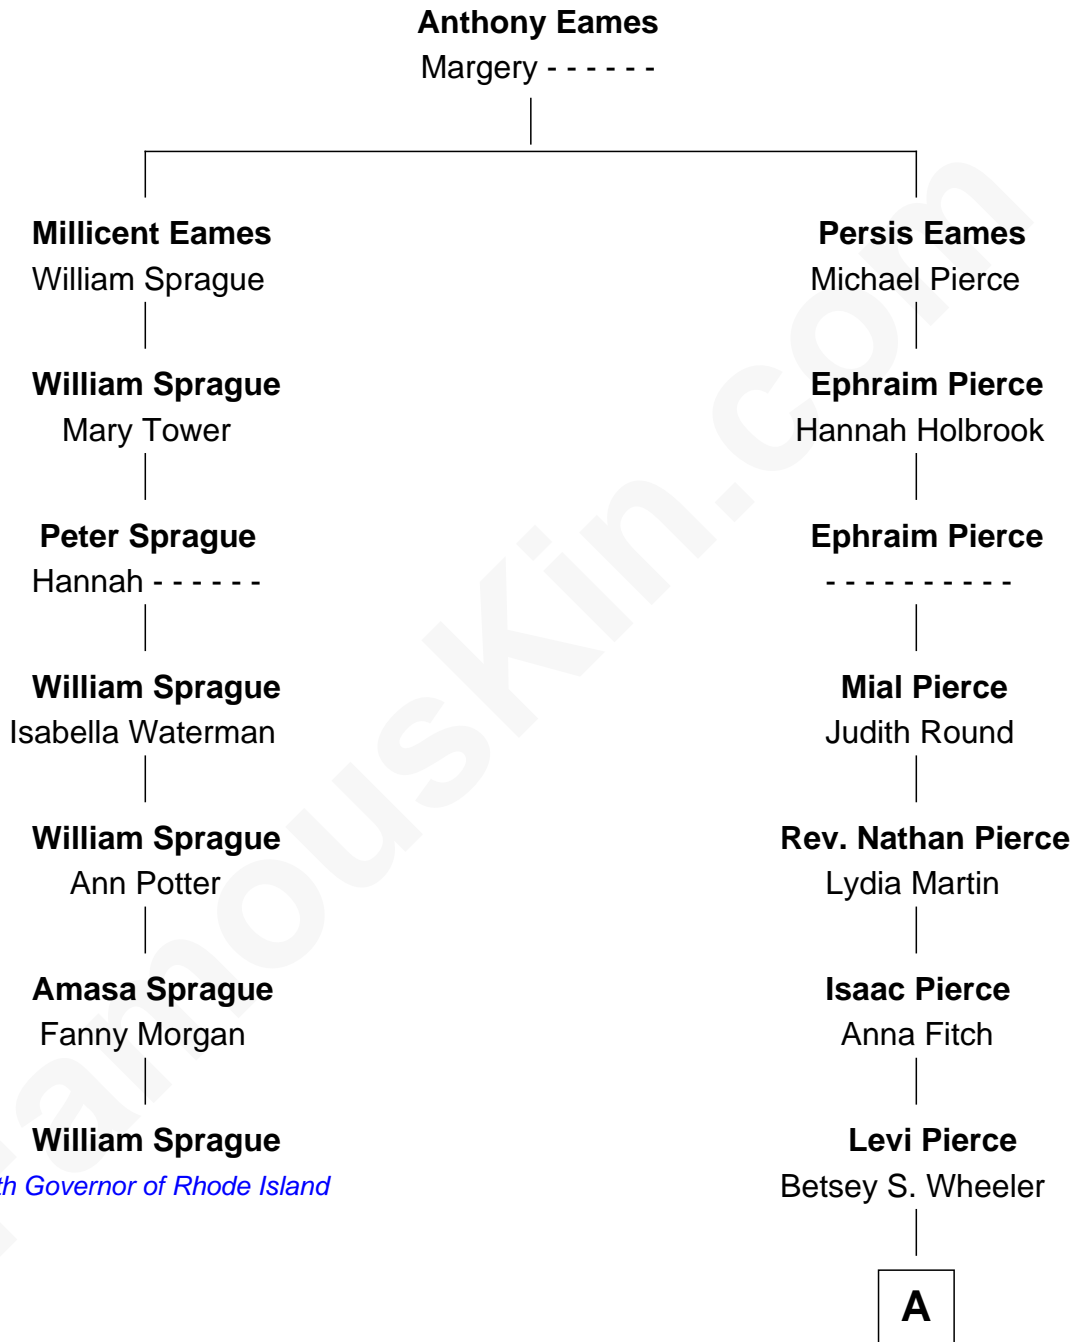

## Relationship Chart of

### William Sprague

*27th Governor of Rhode Island*

6th cousin 5 times removed of

### George H. W. Bush

*41st U.S. President*

**A**

**Elizabeth Slade Pierce**  
Cortland Philip Livingston Butler

**Mary Elizabeth Butler**  
Robert Emmet Sheldon

**Flora Sheldon**  
Samuel Prescott Bush

**Prescott Sheldon Bush**  
Dorothy Wear Walker