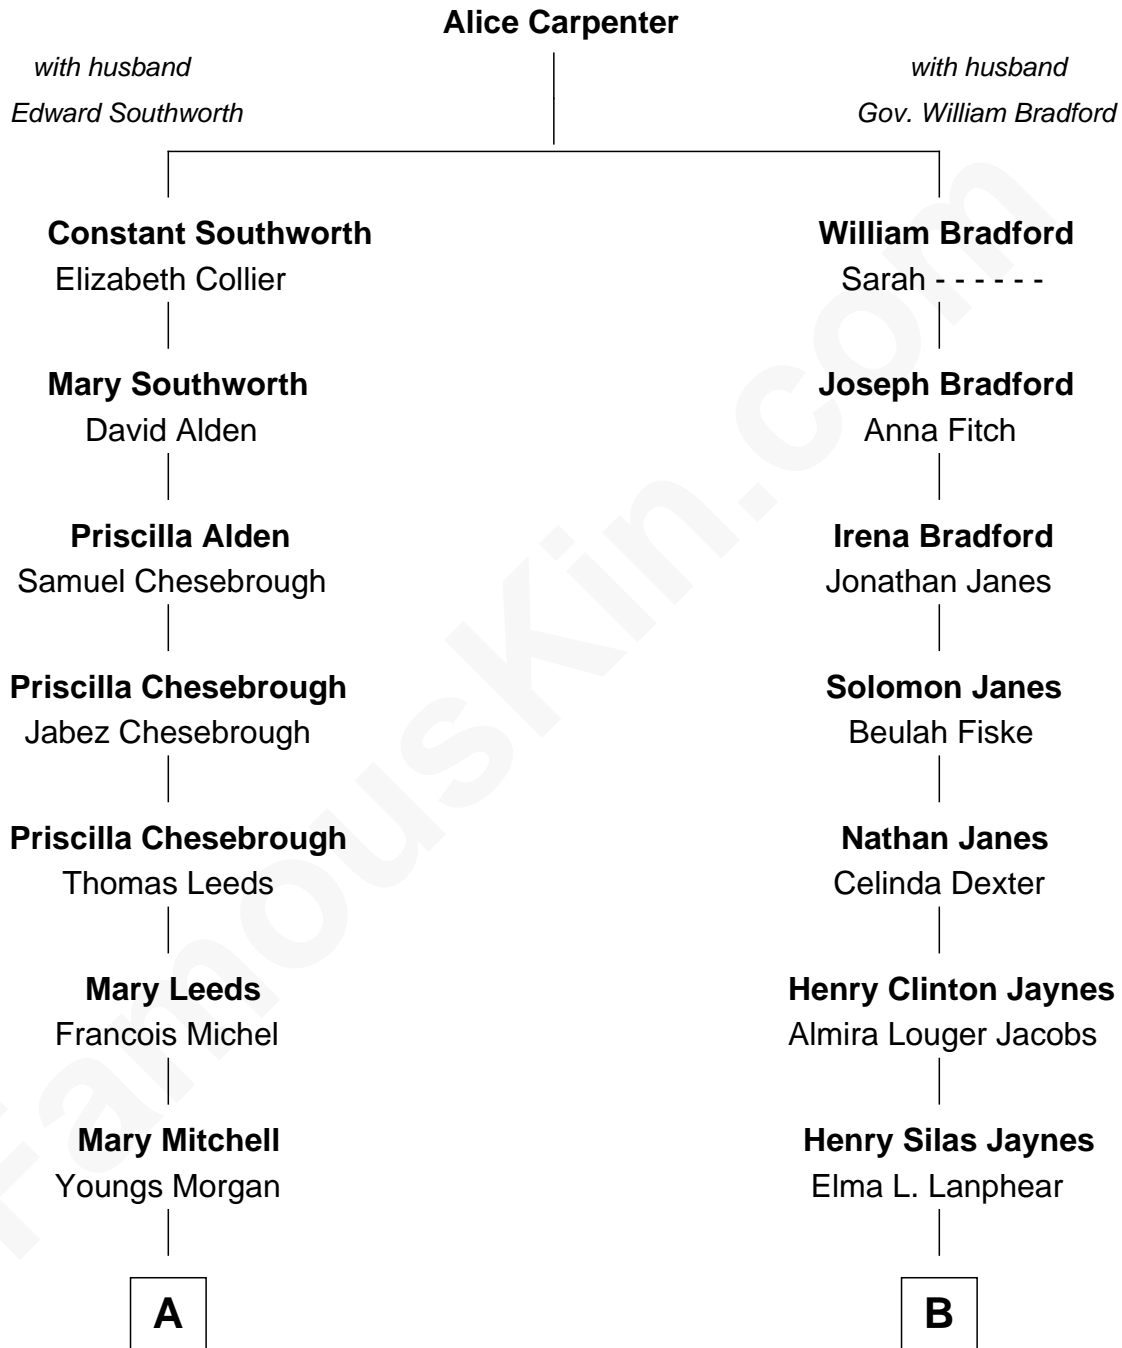

# FamousKin.com Relationship Chart of

**William Sprague**

*27th Governor of Rhode Island*

8th cousin of

**Henry Fonda**

*Movie Actor*

**A**

**Fanny Morgan**  
Amasa Sprague

**William Sprague**  
*27th Governor of Rhode Island*

**B**

**Herberta Elma Jaynes**  
William Brace Fonda

**Henry Fonda**  
*Movie Actor*

FamousKin.com