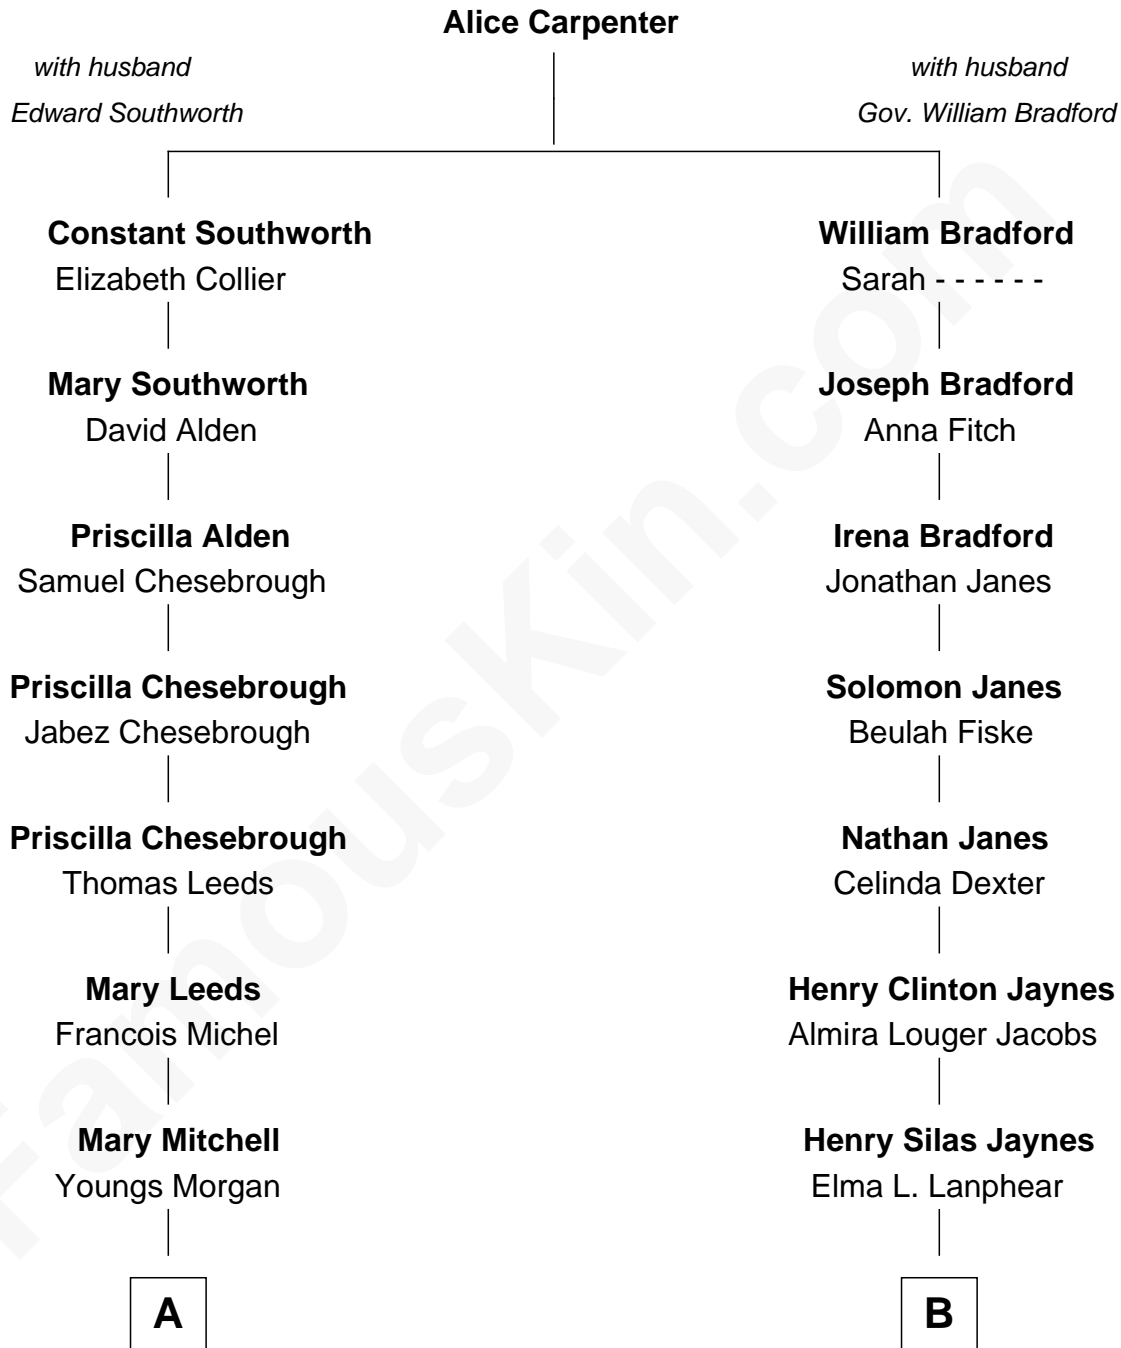

FamousKin.com

Relationship Chart of

William Sprague

27th Governor of Rhode Island

8th cousin 1 time removed of

Jane Fonda
Movie Actress

A

Fanny Morgan
Amasa Sprague

William Sprague
27th Governor of Rhode Island

B

Herberta Elma Jaynes
William Brace Fonda

Henry Jaynes Fonda
Frances Ford Seymour

Jane Fonda
Movie Actress

FamousKin.com