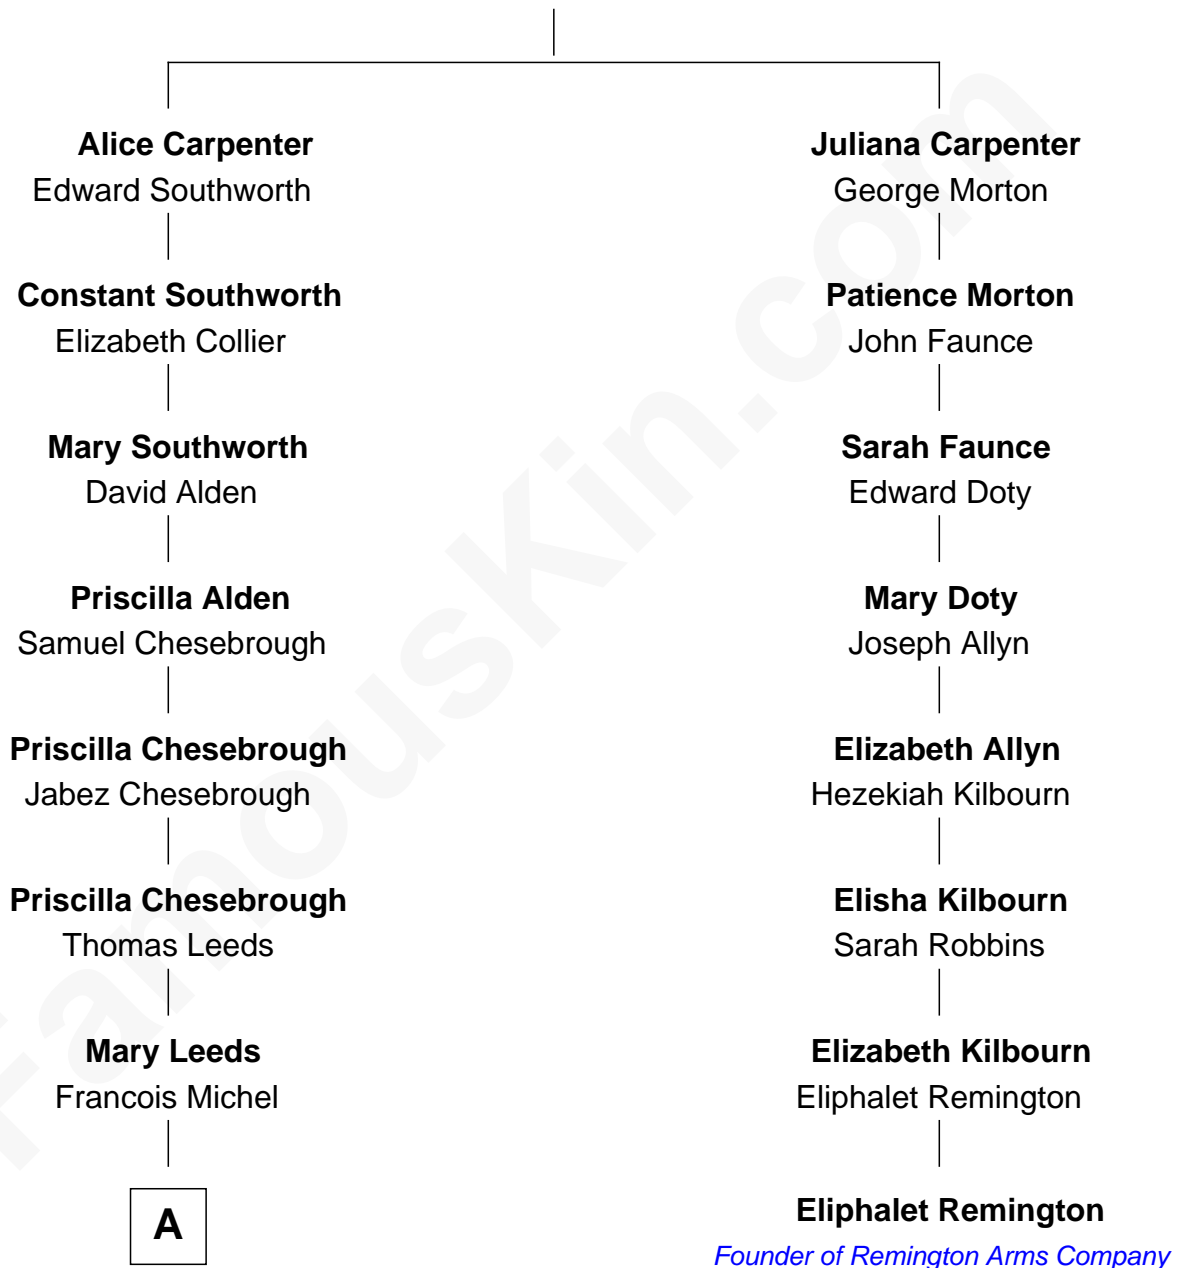

FamousKin.com

Relationship Chart of

William Sprague

27th Governor of Rhode Island

7th cousin 2 times removed of

Eliphalet Remington

Founder of Remington Arms Company

Alexander Carpenter

A

—
Mary Mitchell
Youngs Morgan

—
Fanny Morgan
Amasa Sprague

—
William Sprague
27th Governor of Rhode Island

FamousKin.com