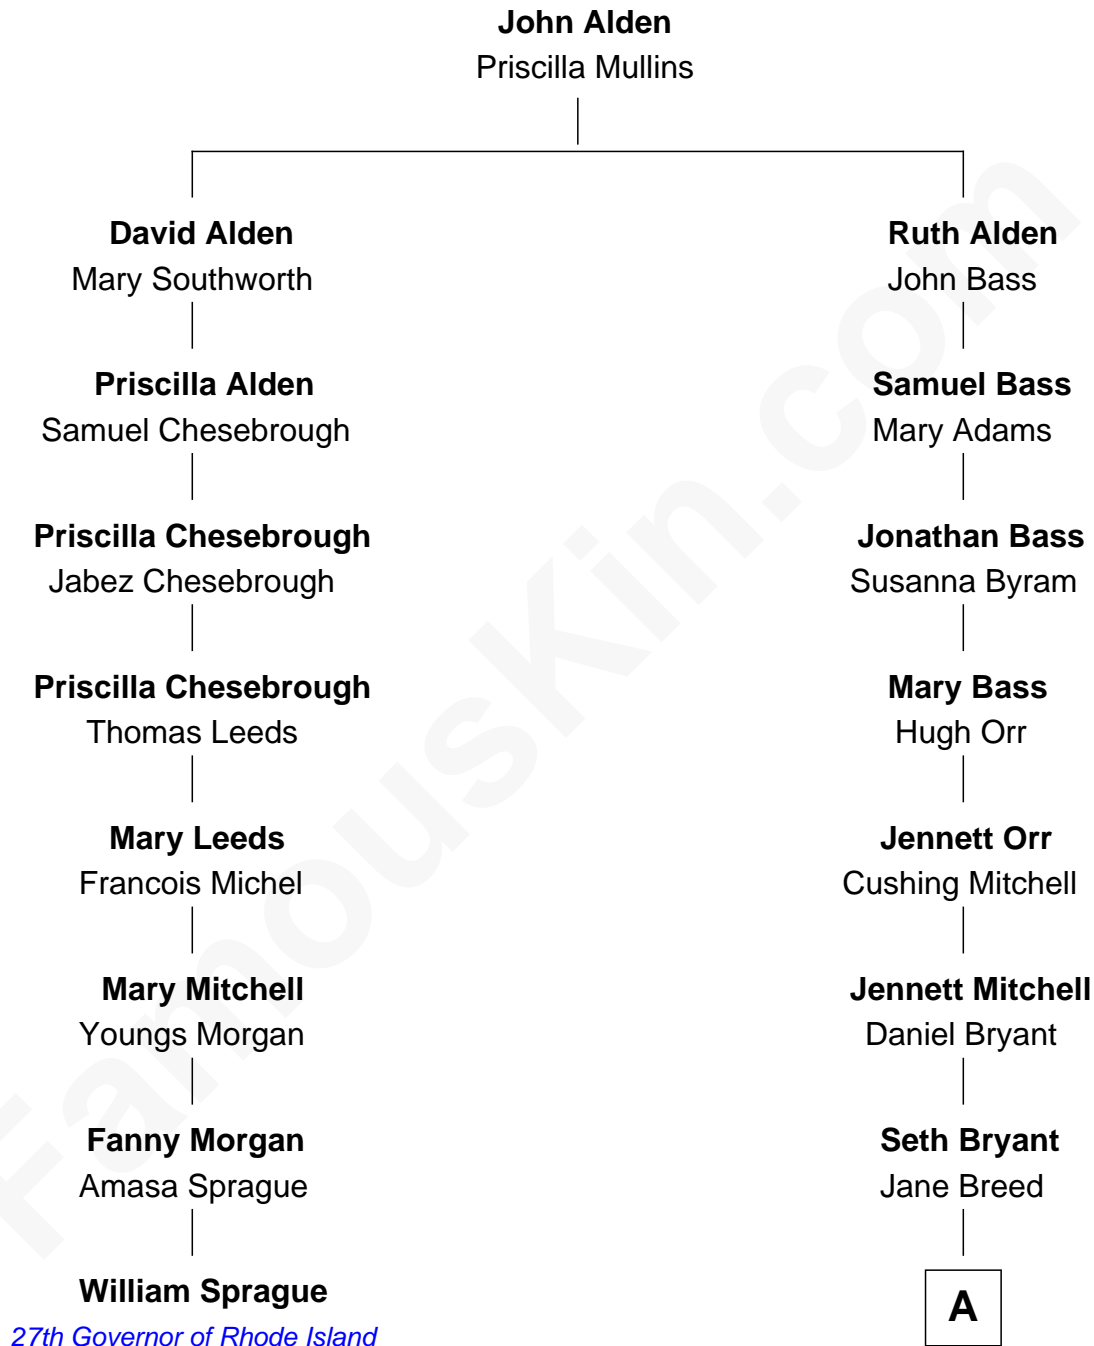

# FamousKin.com Relationship Chart of

**William Sprague**

*27th Governor of Rhode Island*

7th cousin 1 time removed of

**James B. Conant**

*President of Harvard University*

**A**

—  
**Jennett Orr Bryant**  
James Scott Conant

—  
**James B. Conant**  
*President of Harvard University*

FamousKin.com