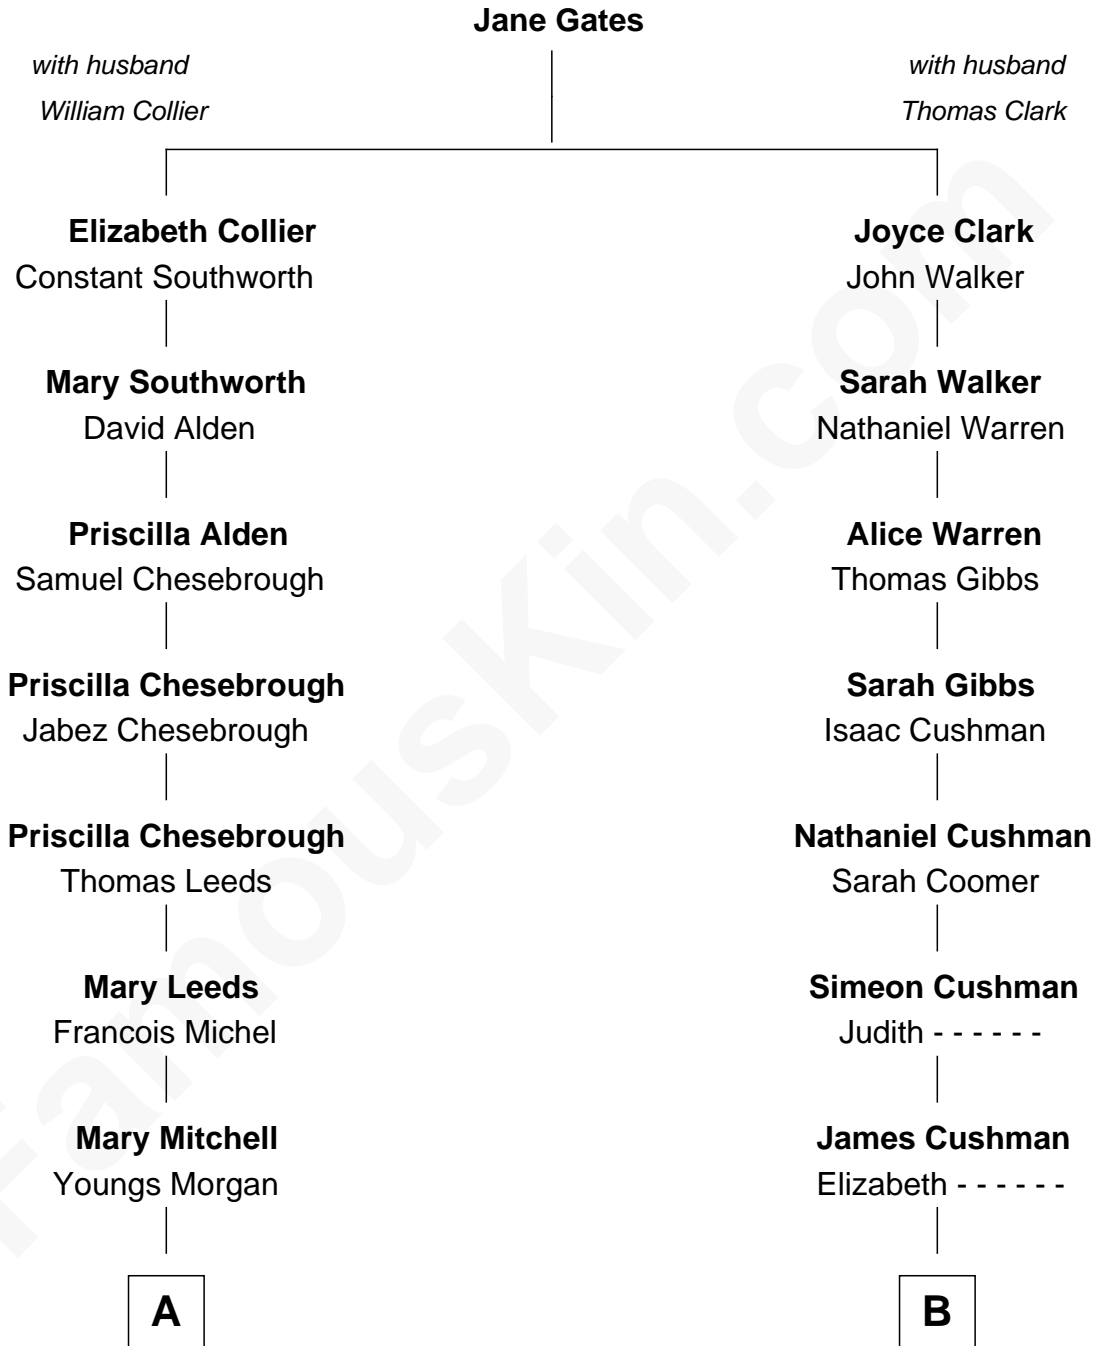

FamousKin.com Relationship Chart of

William Sprague

27th Governor of Rhode Island

8th cousin 3 times removed of

Joanne Woodward

Movie Actress

A

Fanny Morgan
Amasa Sprague

William Sprague
27th Governor of Rhode Island

B

Temperance Cushman
William Drayton Wade

Martha Elizabeth Wade
Solomon R. Woodward

Wade Woodward
Minnie Waunita Verdery

Wade Woodward
Elinor Gasque Trimmier

Joanne Woodward
Movie Actress