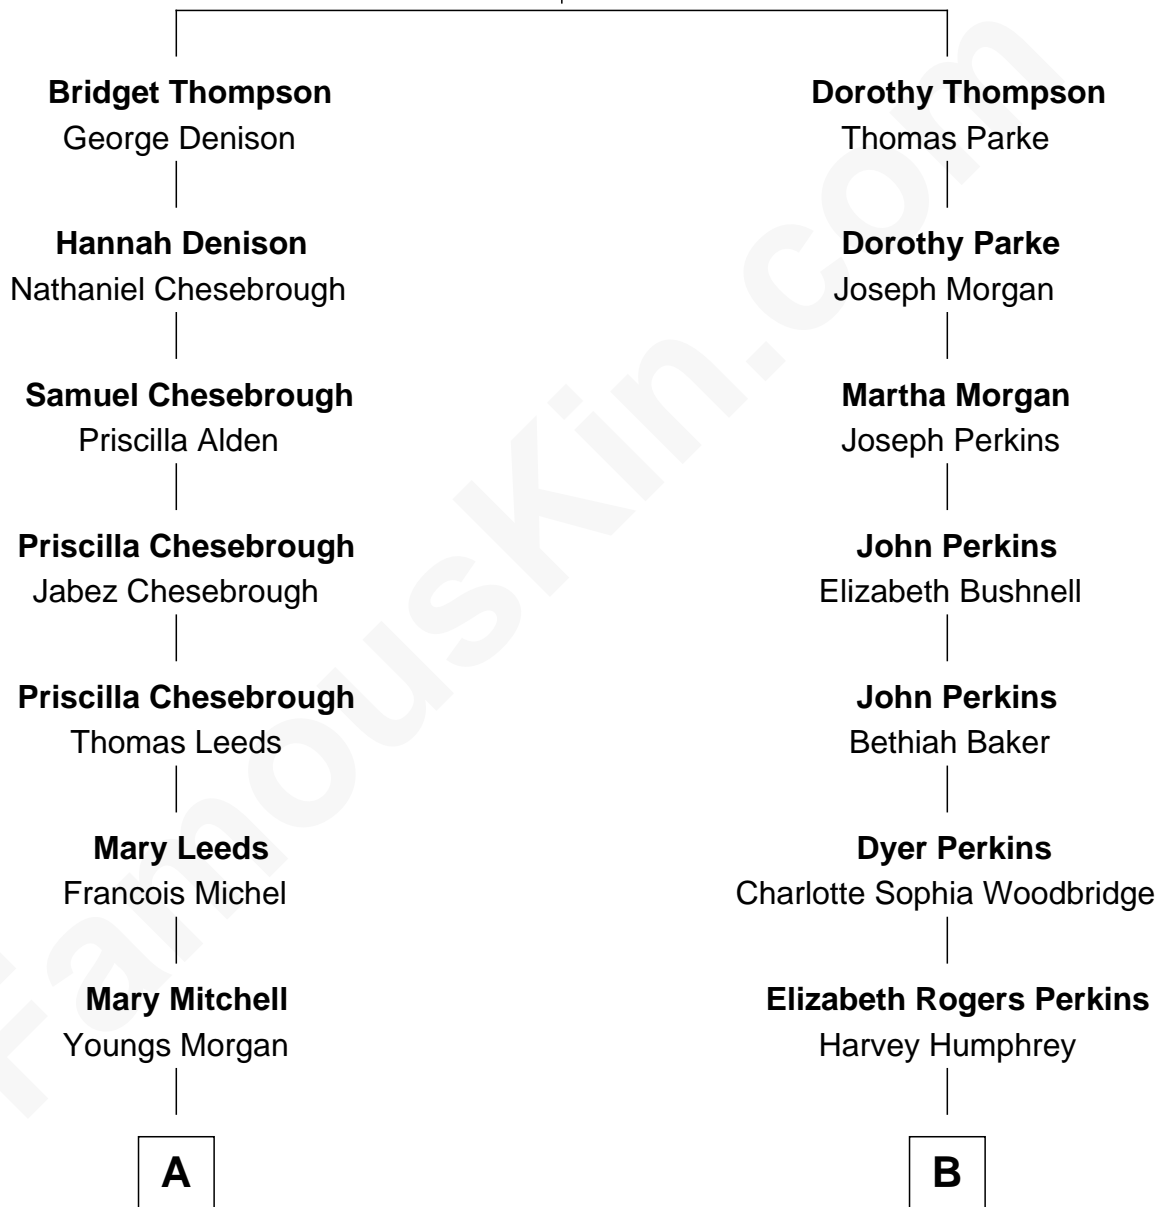

FamousKin.com Relationship Chart of

William Sprague

27th Governor of Rhode Island

8th cousin 1 time removed of

Humphrey Bogart

Movie Actor

John Thompson

Alice Freeman

A

Fanny Morgan
Amasa Sprague

William Sprague
27th Governor of Rhode Island

B

John Perkins Humphrey
Frances Dewey Churchill

Maud Humphrey
Dr. Belmont Deforest Bogart

Humphrey Bogart
Movie Actor

FamousKin.com