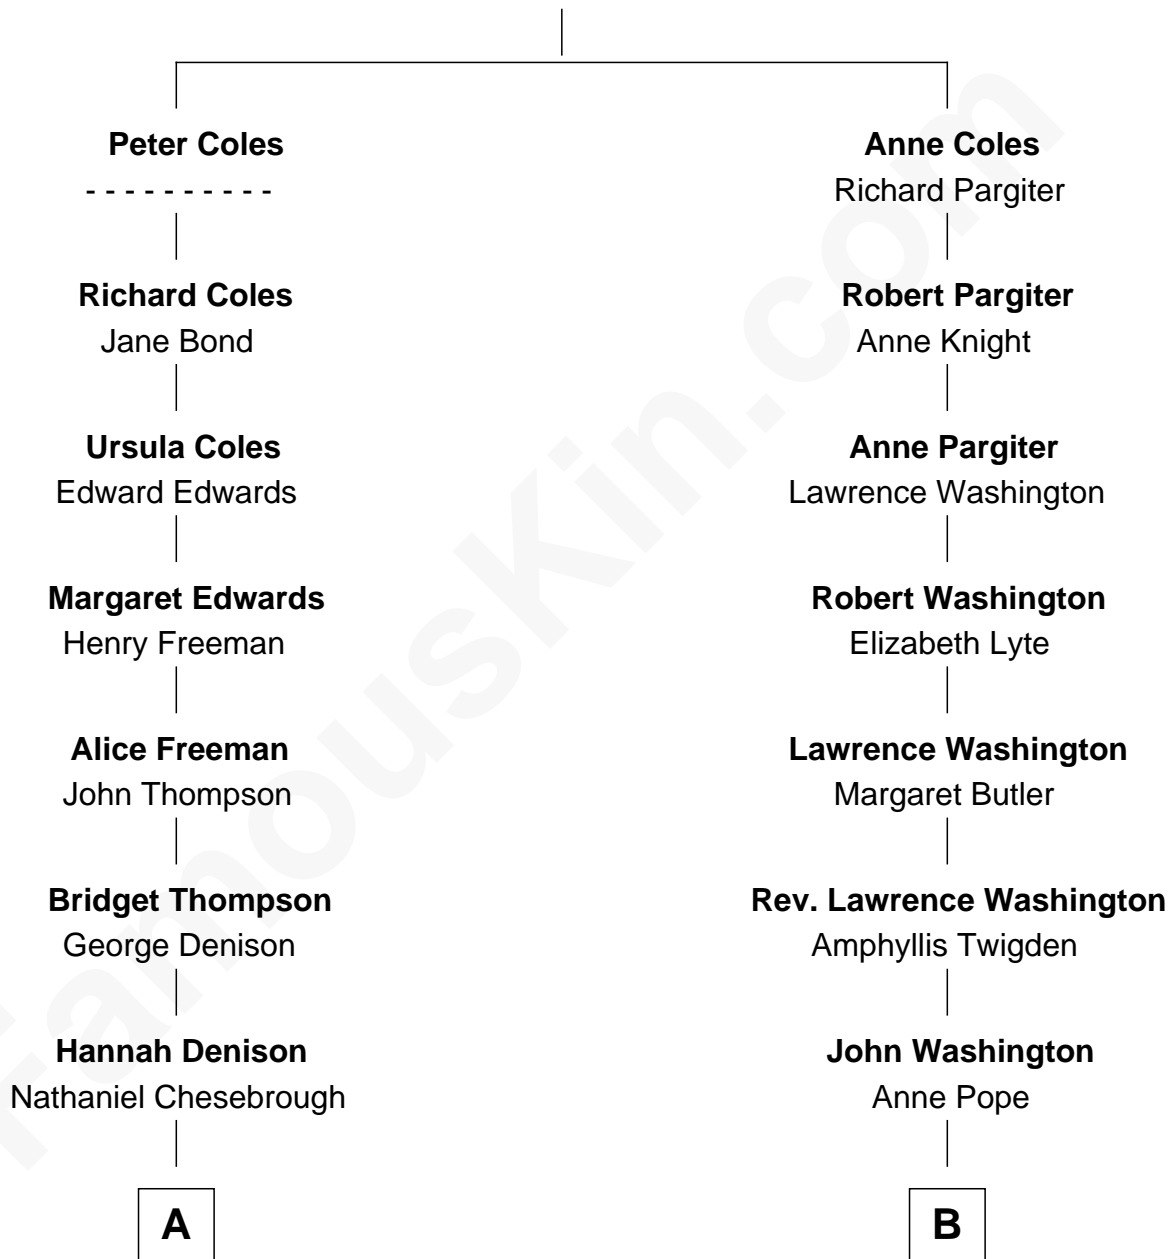

# FamousKin.com Relationship Chart of

**William Sprague**

*27th Governor of Rhode Island*

9th cousin 4 times removed of

**George Washington**

*1st U.S. President*

**Richard Coles**

-----

**A**

**Samuel Chesebrough**

Priscilla Alden

**Priscilla Chesebrough**

Jabez Chesebrough

**Priscilla Chesebrough**

Thomas Leeds

**Mary Leeds**

Francois Michel

**Mary Mitchell**

Youngs Morgan

**Fanny Morgan**

Amasa Sprague

**William Sprague**

*27th Governor of Rhode Island*

**B**

**Lawrence Washington**

Mildred Warner

**Augustine Washington**

Mary Ball

**George Washington**

*1st U.S. President*