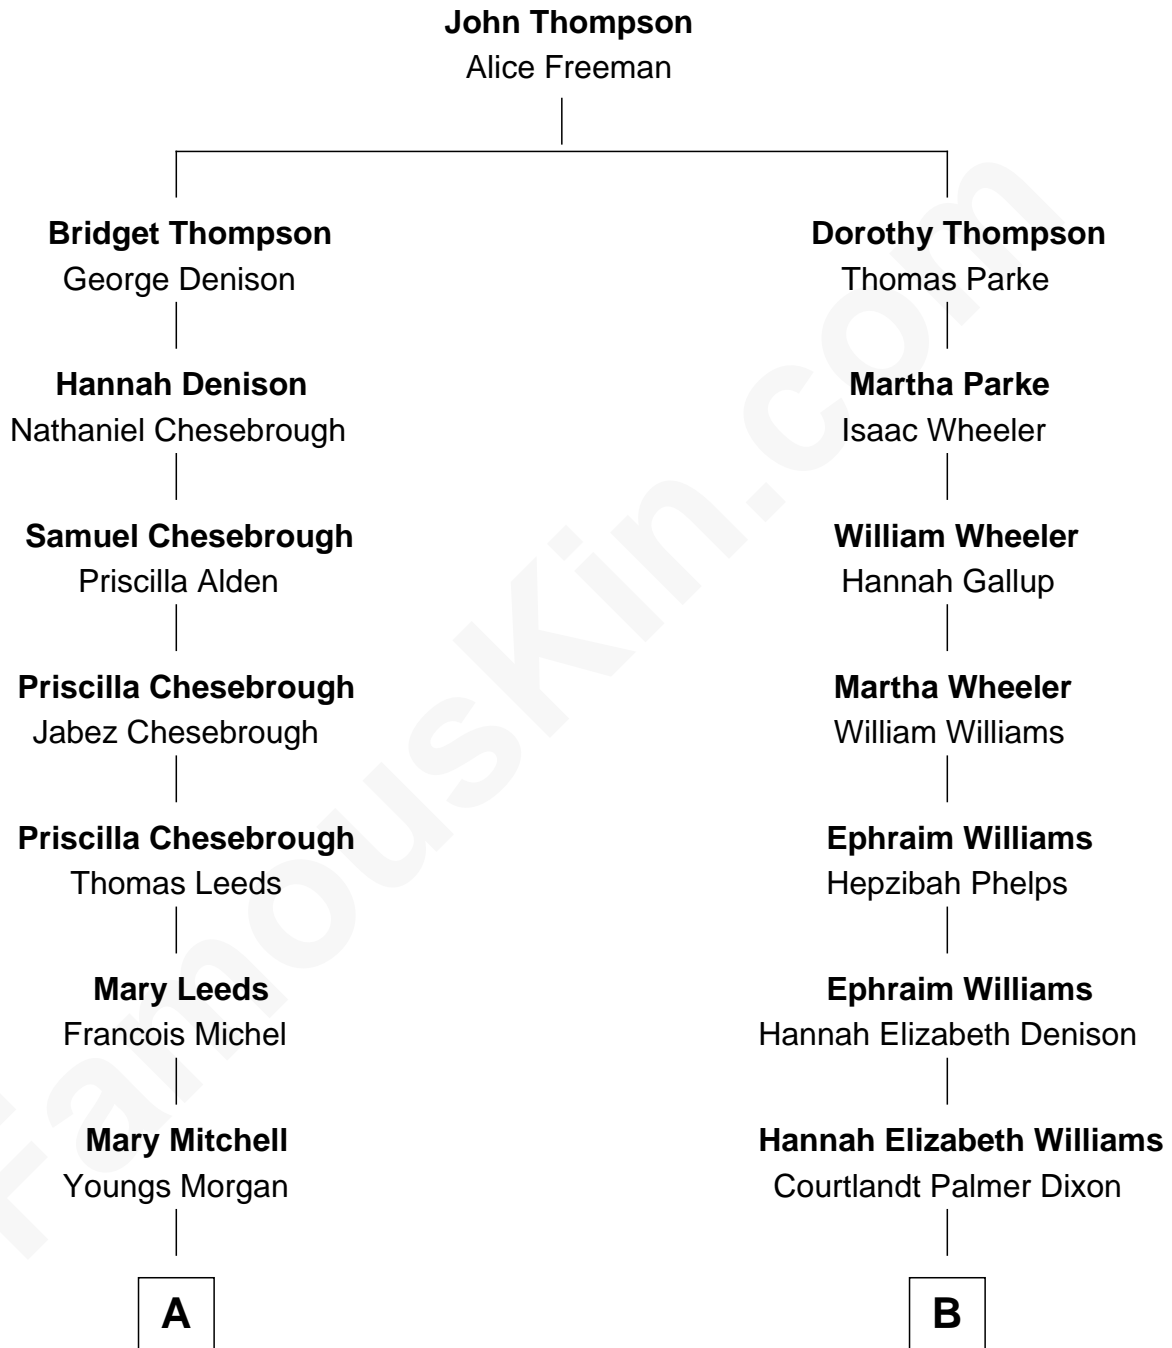

FamousKin.com Relationship Chart of

William Sprague

27th Governor of Rhode Island

8th cousin 1 time removed of

Louis Auchincloss

Author

A

Fanny Morgan
Amasa Sprague

William Sprague
27th Governor of Rhode Island

B

Pauline Williams Dixon
Louis Lee Stanton

Priscilla Dixon Stanton
Joseph Howland Auchincloss

Louis Auchincloss
Author

FamousKin.com