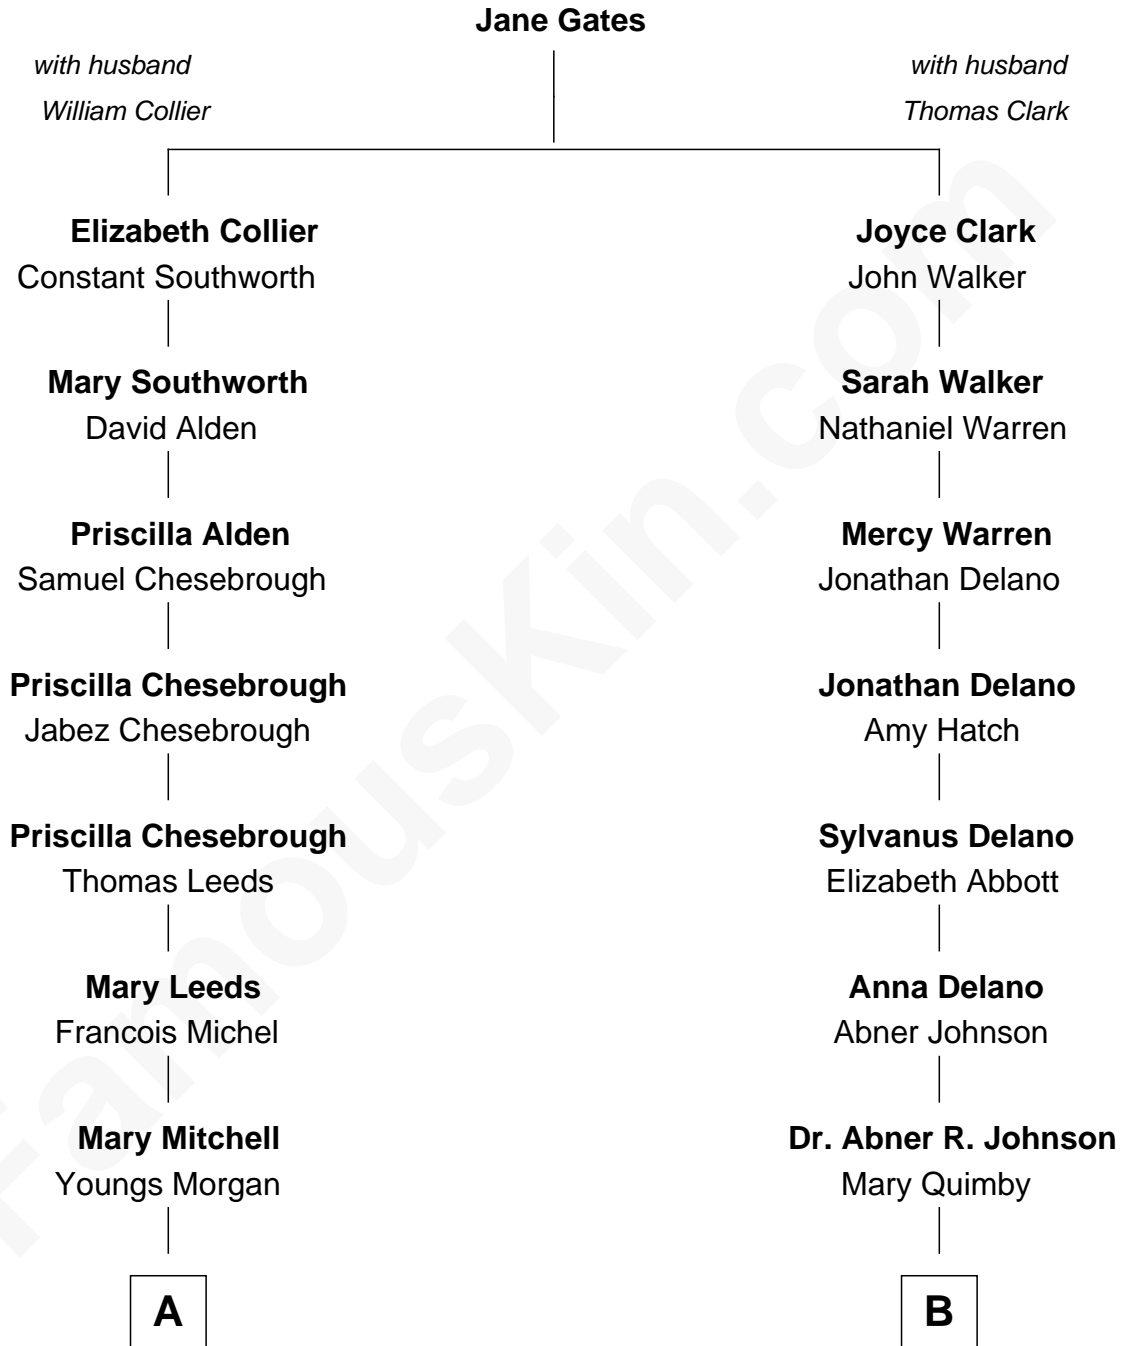

FamousKin.com

Relationship Chart of

William Sprague

27th Governor of Rhode Island

8th cousin 2 times removed of

Alan Shepard

Mercury and Apollo Astronaut

A

Fanny Morgan
Amasa Sprague

William Sprague
27th Governor of Rhode Island

B

Rosina E. Johnson
William Henry Shepard

Frederick Johnson Shepard
Annie Elizabeth Bartlett

Alan Bartlett Shepard
Pauline Renza Emerson

Alan Shepard
Mercury and Apollo Astronaut