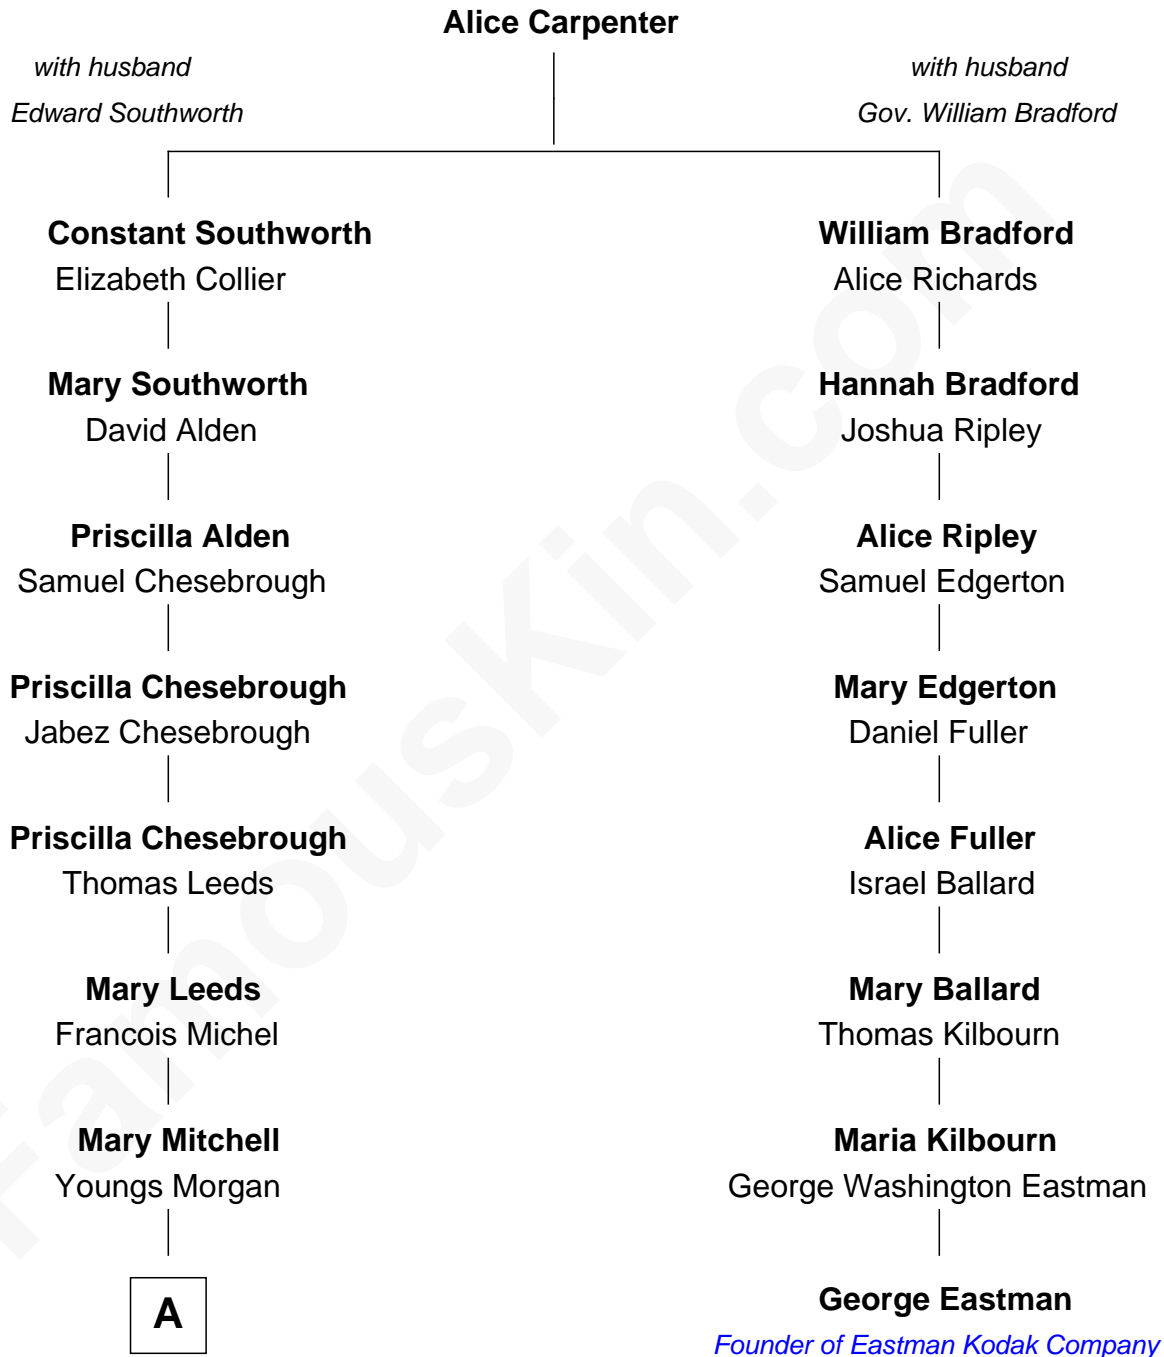

## Relationship Chart of

### William Sprague

27th Governor of Rhode Island

7th cousin 1 time removed of

**George Eastman**

Founder of Eastman Kodak Company

**A**

—  
**Fanny Morgan**  
Amasa Sprague

—  
**William Sprague**  
*27th Governor of Rhode Island*