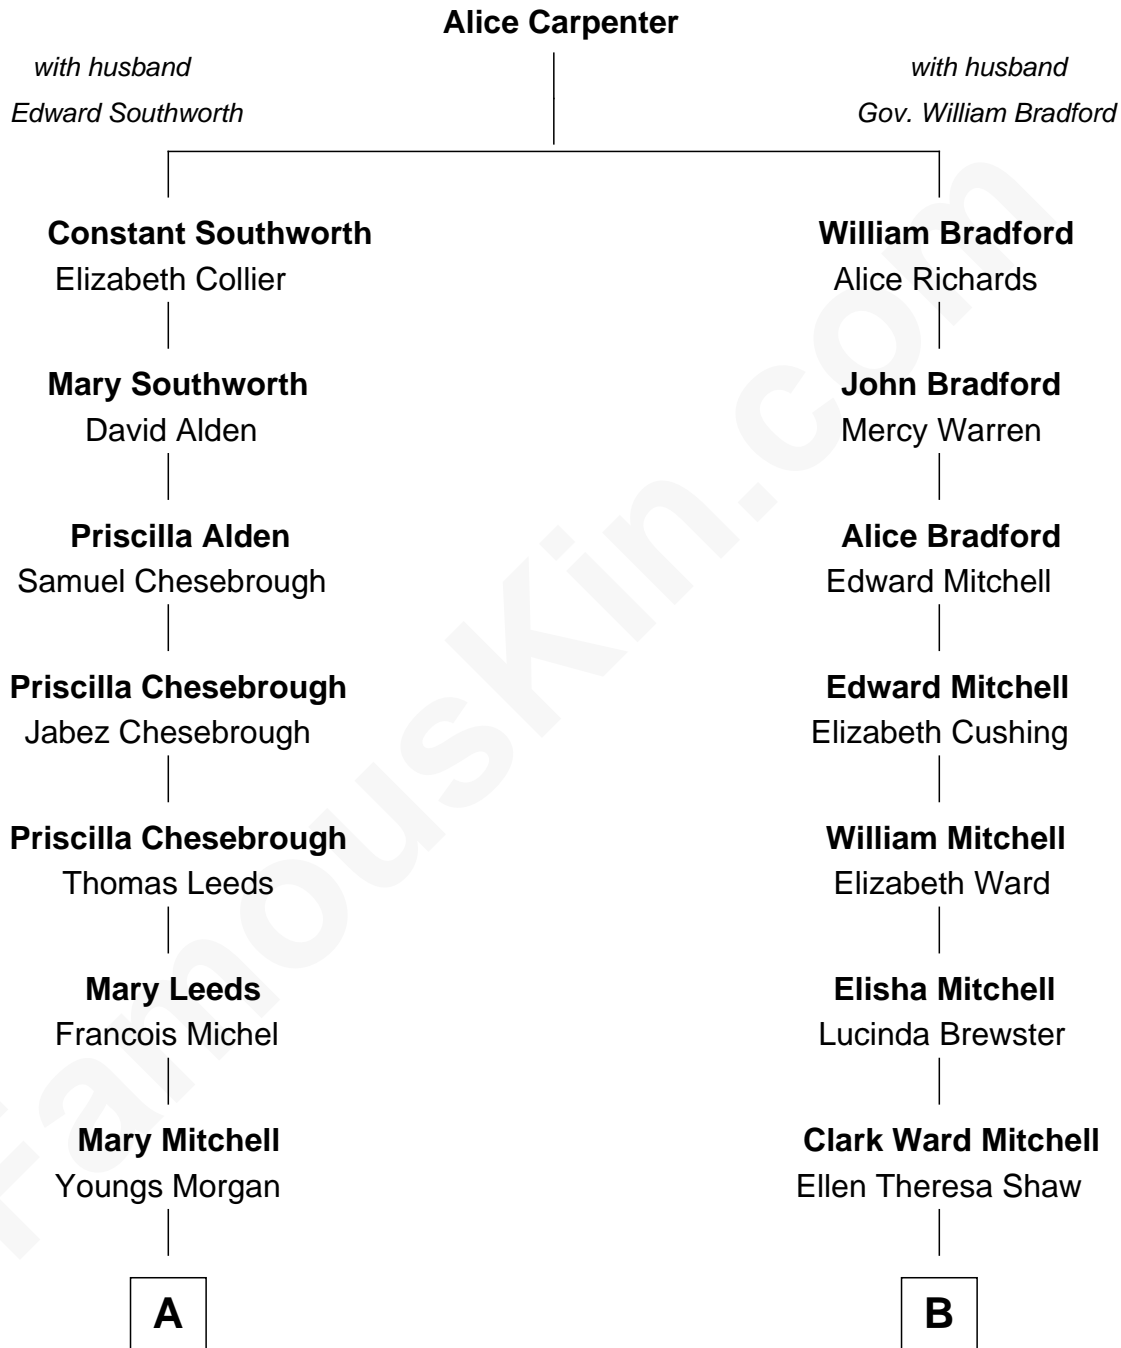

FamousKin.com Relationship Chart of

William Sprague

27th Governor of Rhode Island

8th cousin 1 time removed of

Julia Child

American Chef, Author and TV Personality

A

Fanny Morgan
Amasa Sprague

William Sprague
27th Governor of Rhode Island

B

Julia Clark Mitchell
Byron Weston

Julia Carolyn Weston
John McWilliams

Julia Child
Chef, Author and TV Personality

FamousKin.com