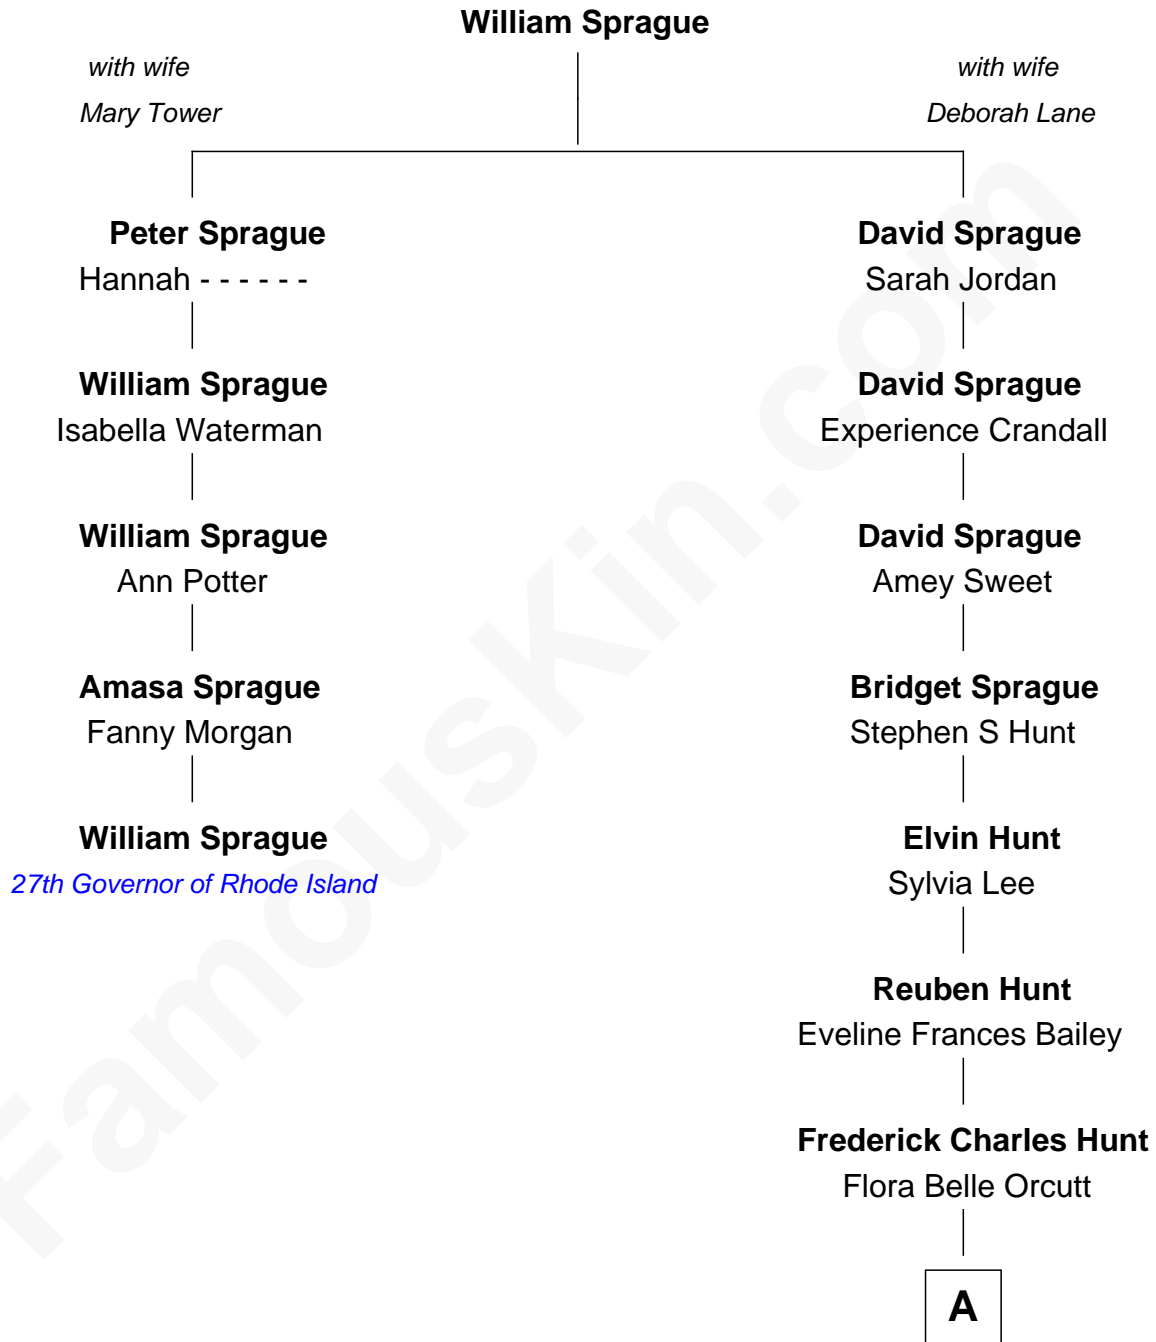

FamousKin.com

Relationship Chart of

William Sprague

27th Governor of Rhode Island

4th cousin 4 times removed of

Lucille Ball

TV Actress - "I Love Lucy"

A

Desiree Evelyn Hunt
Henry Durrell Ball

Lucille Ball
TV Actress - "I Love Lucy"

FamousKin.com