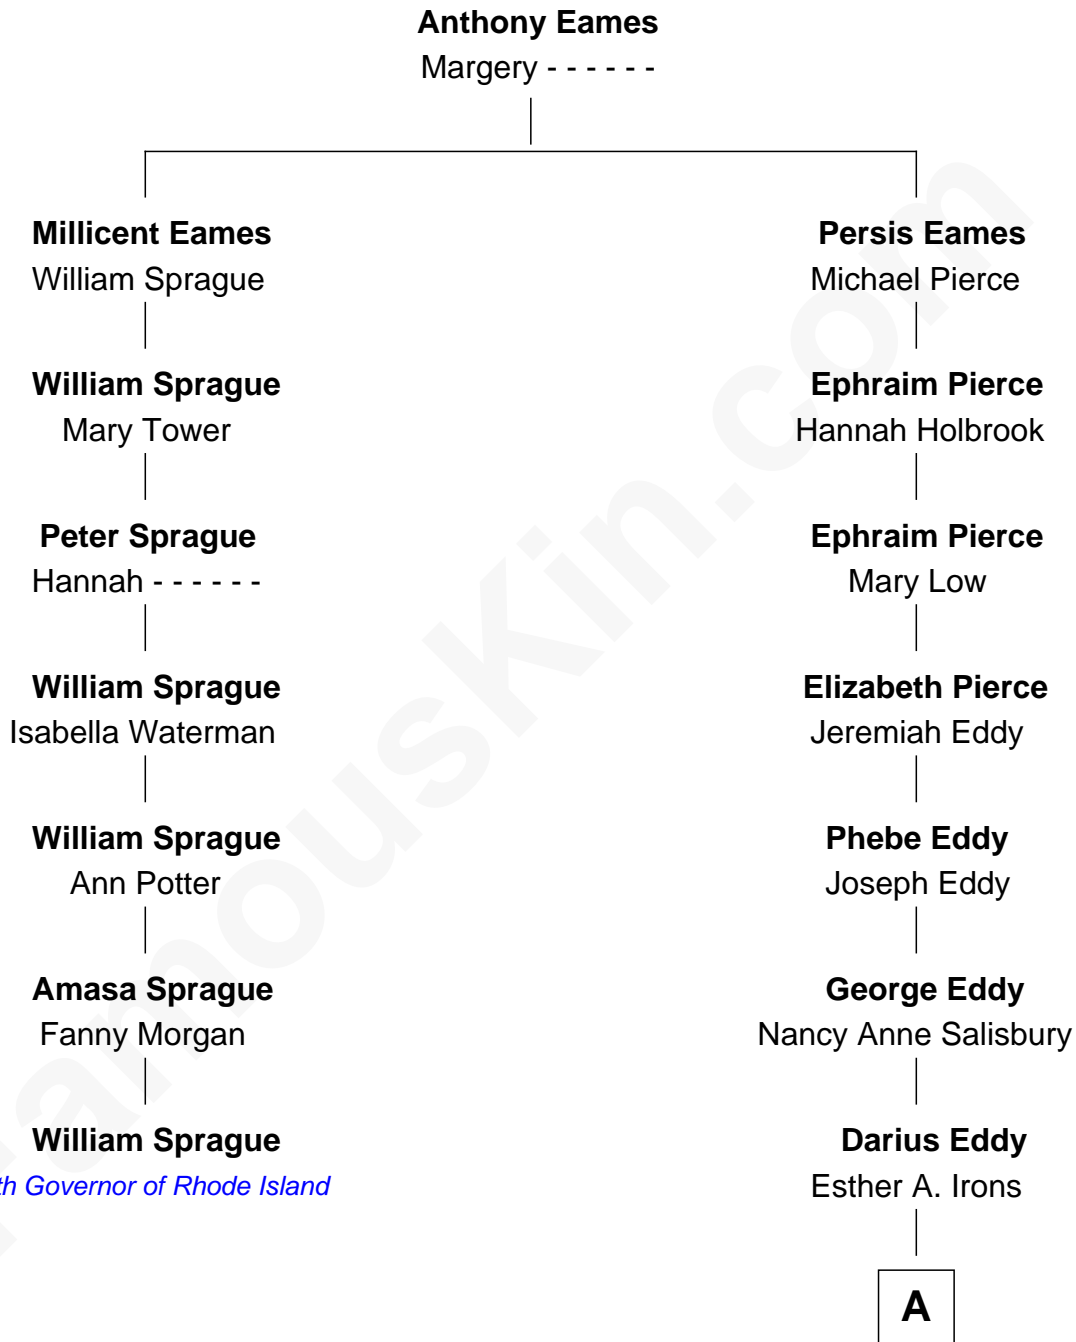

FamousKin.com

Relationship Chart of

William Sprague

27th Governor of Rhode Island

6th cousin 3 times removed of

Nelson Eddy

Movie Actor and Singer

A

|
Isaac Nelson Eddy
Martha Perry Gardner

|
William Darius Eddy
Isabel Kendrick

|
Nelson Eddy
Movie Actor and Singer

FamousKin.com