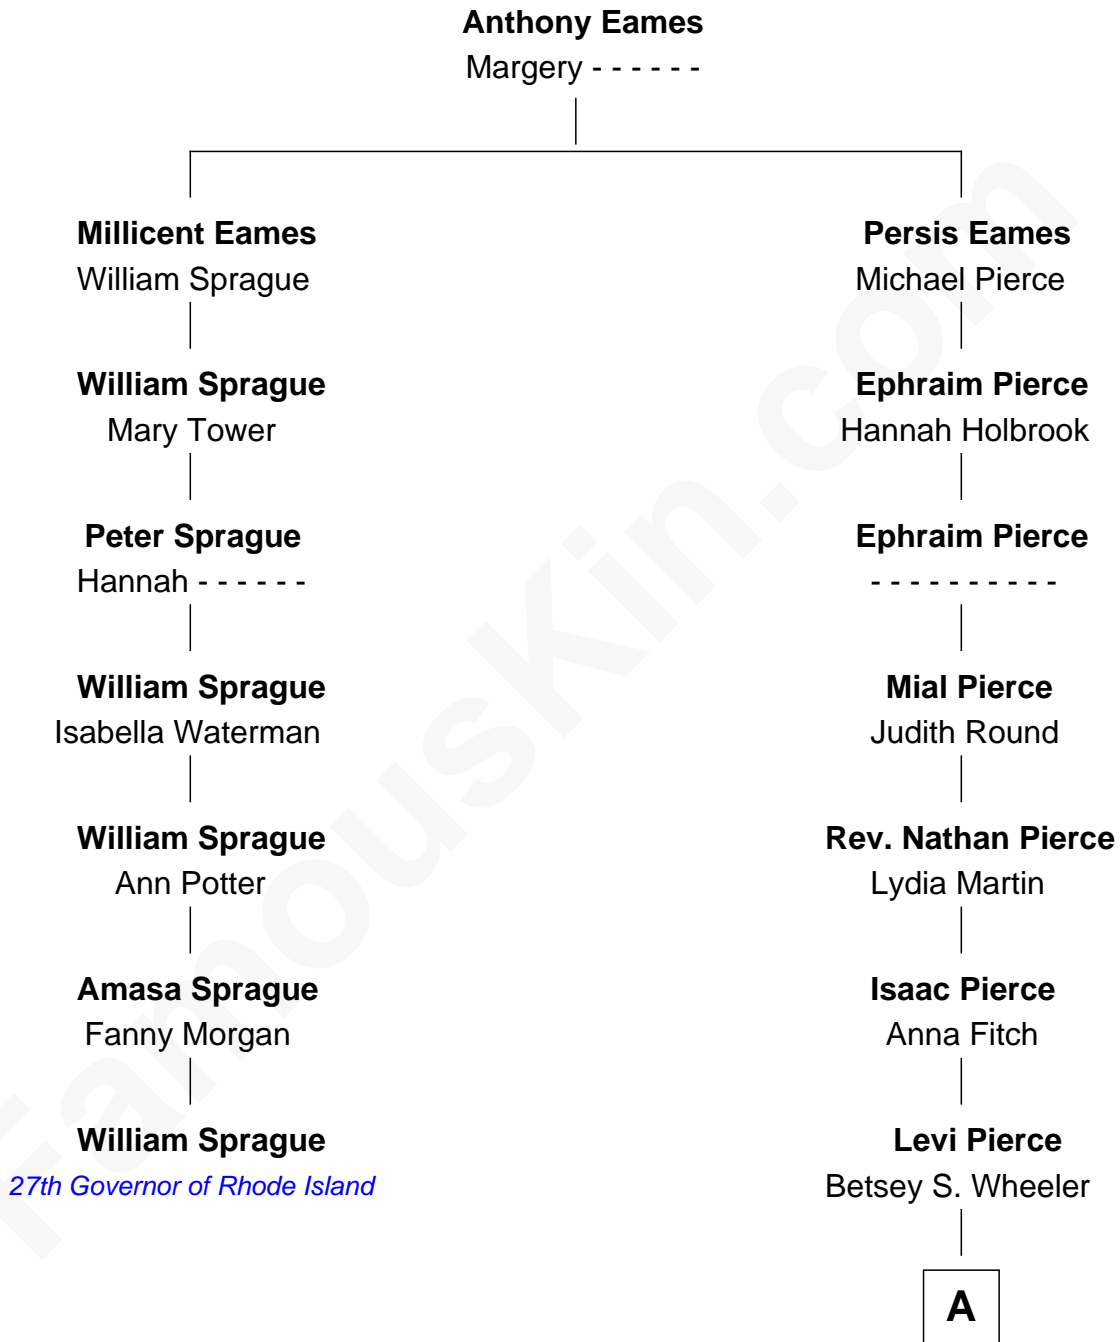

FamousKin.com

Relationship Chart of

William Sprague

27th Governor of Rhode Island

6th cousin 6 times removed of

Jeb Bush

43rd Governor of Florida

A

Elizabeth Slade Pierce
Cortland Philip Livingston Butler

Mary Elizabeth Butler
Robert Emmet Sheldon

Flora Sheldon
Samuel Prescott Bush

Prescott Sheldon Bush
Dorothy Wear Walker

George Herbert Walker Bush
Barbara Pierce