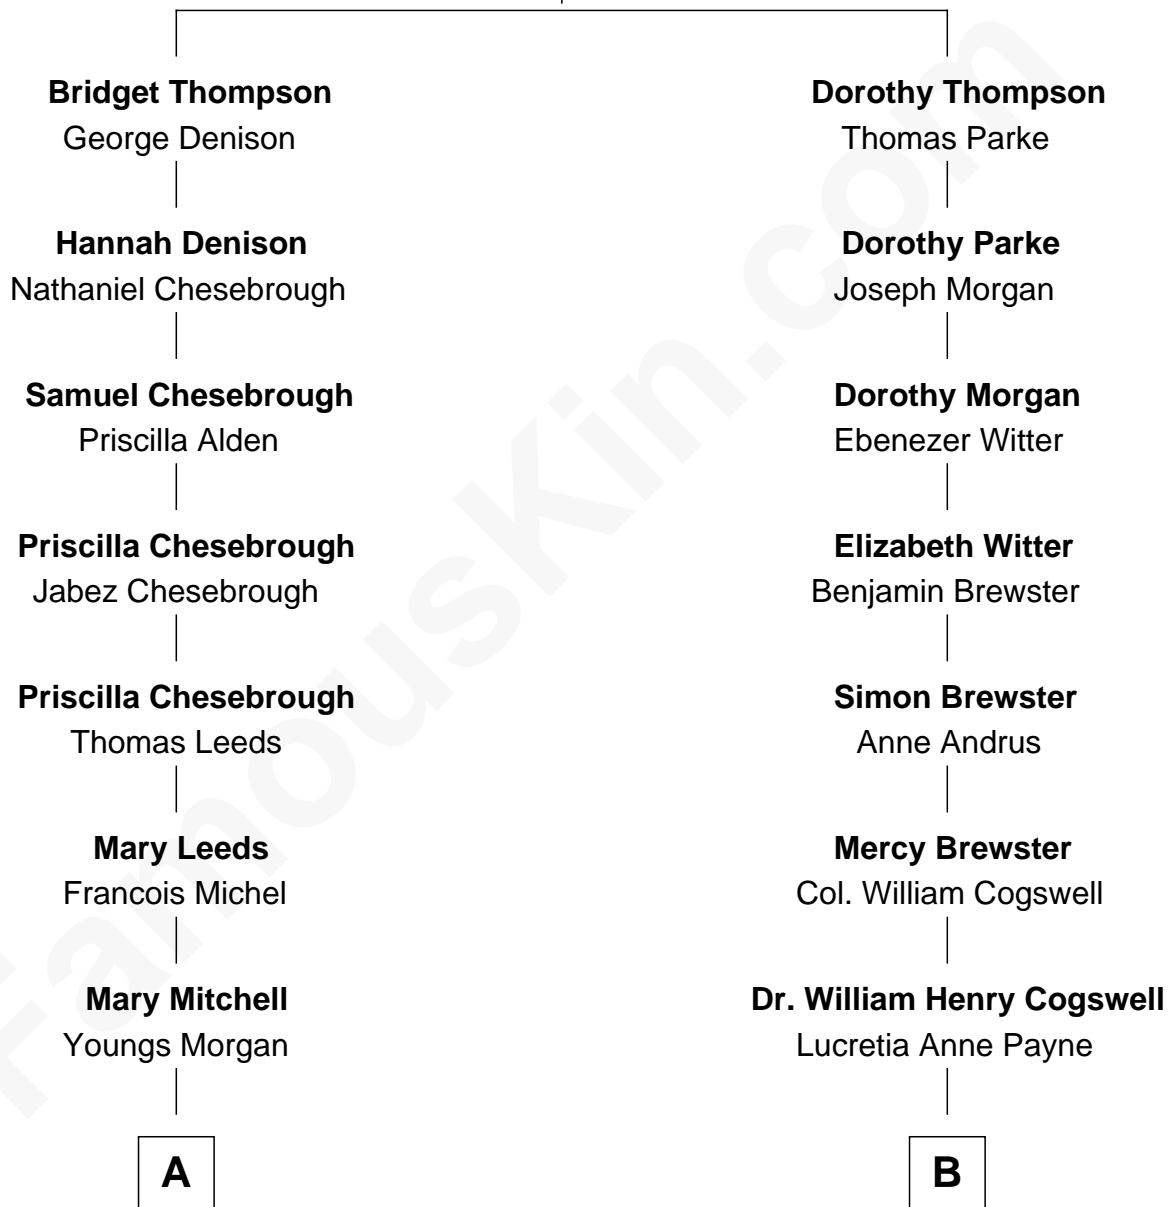

FamousKin.com

Relationship Chart of

William Sprague

27th Governor of Rhode Island

8th cousin 2 times removed of

Thomas Pynchon
American Novelist

John Thompson
Alice Freeman

A

Fanny Morgan
Amasa Sprague

William Sprague
27th Governor of Rhode Island

B

Annie Payne Cogswell
William Lyon Pynchon

William Henry Chichele Pynchon
Carrie Susan Moyses

Thomas Ruggles Pynchon
Catherine Frances Bennett