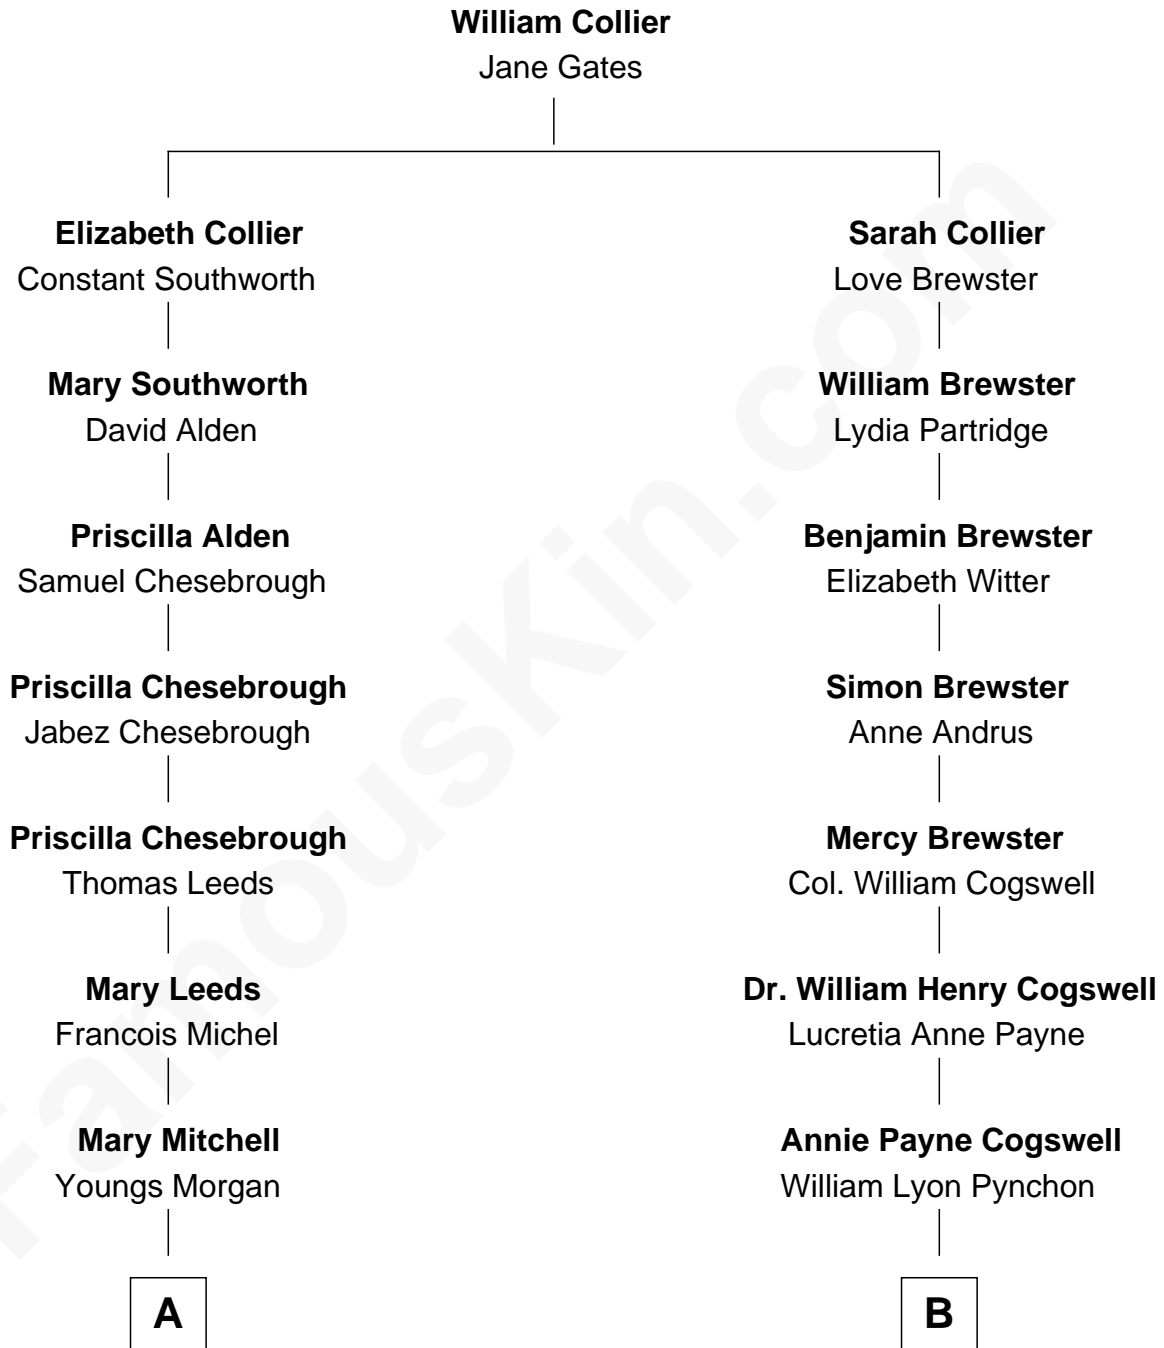

# FamousKin.com Relationship Chart of

**William Sprague**

*27th Governor of Rhode Island*

8th cousin 1 time removed of

**Thomas Pynchon**

*American Novelist*

**A**

**Fanny Morgan**  
Amasa Sprague

**William Sprague**  
*27th Governor of Rhode Island*

**B**

**William Henry Chichele Pynchon**  
Carrie Susan Moyses

**Thomas Ruggles Pynchon**  
Catherine Frances Bennett

**Thomas Pynchon**  
*Novelist*

FamousKin.com