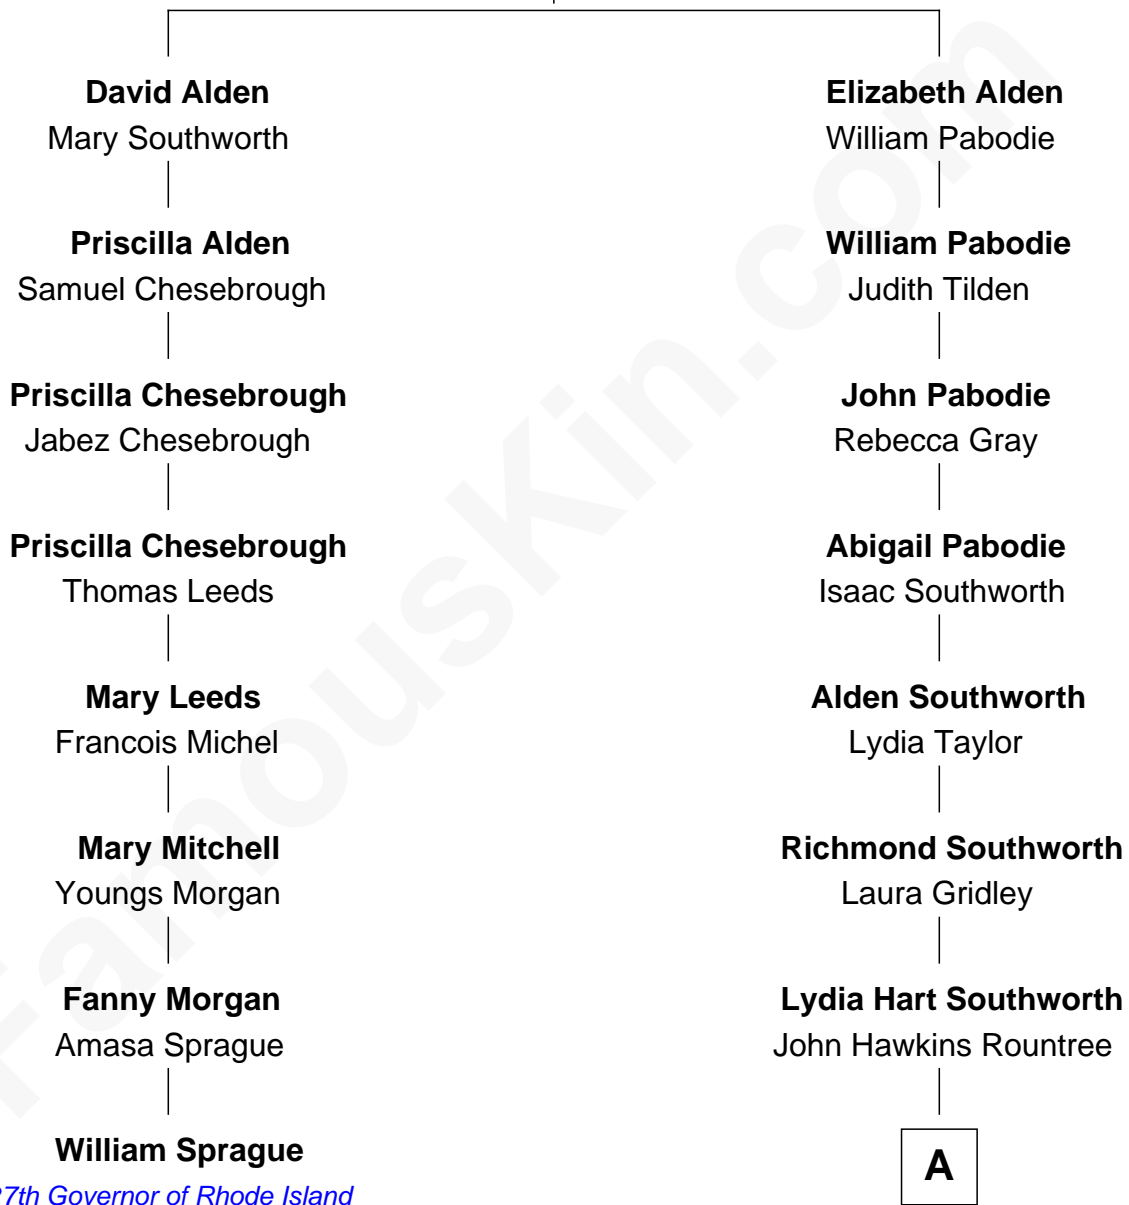

FamousKin.com Relationship Chart of

William Sprague

27th Governor of Rhode Island

7th cousin 4 times removed of

Paget Brewster

TV Actress

John Alden
Priscilla Mullins

A

—
Cora Southworth Rountree

Charles Hathaway

—
Stewart Southworth Hathaway

Helen Viles

—
Valerie Hathaway

John Bechtel Tew

—
Hathaway Tew

Galen Brewster

—
Paget Brewster

TV Actress