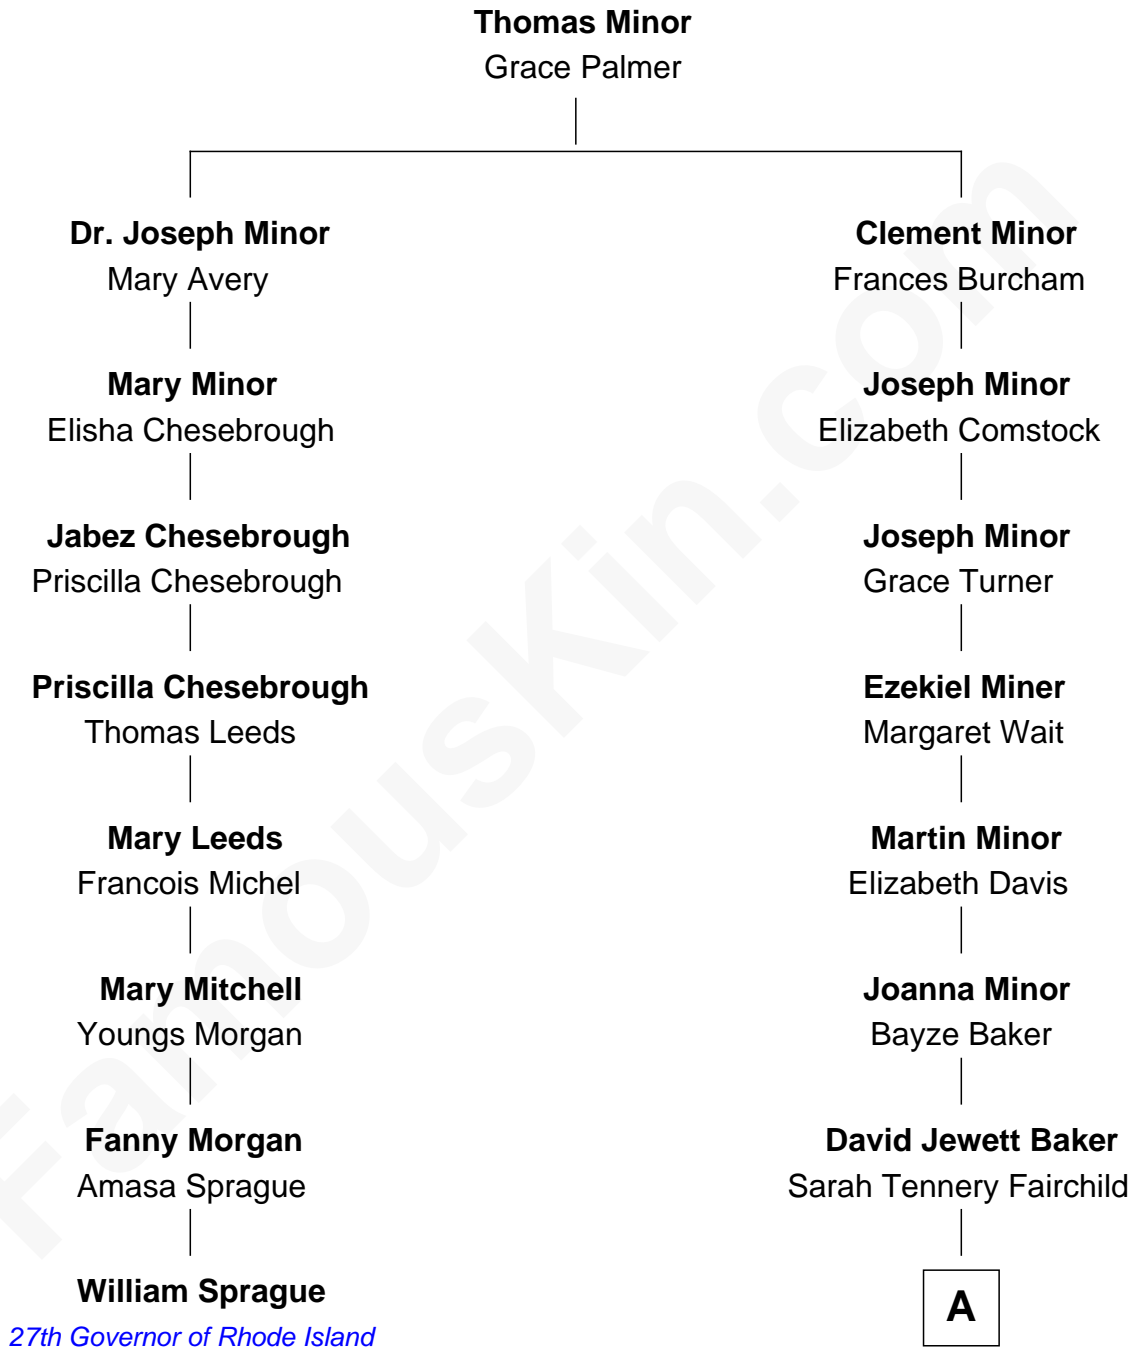

FamousKin.com

Relationship Chart of

William Sprague

27th Governor of Rhode Island

7th cousin 4 times removed of

Chevy Chase

Comedian, Actor and Writer

A

Sarah Tennery Baker

Col. Lyne Shackelford Metcalfe

Grace Metcalfe

Charles Denison Chase

Edward Leigh Chase

Mabel Penrose Tinsley

Edward Tinsley Chase

Cathalene Parker Browning