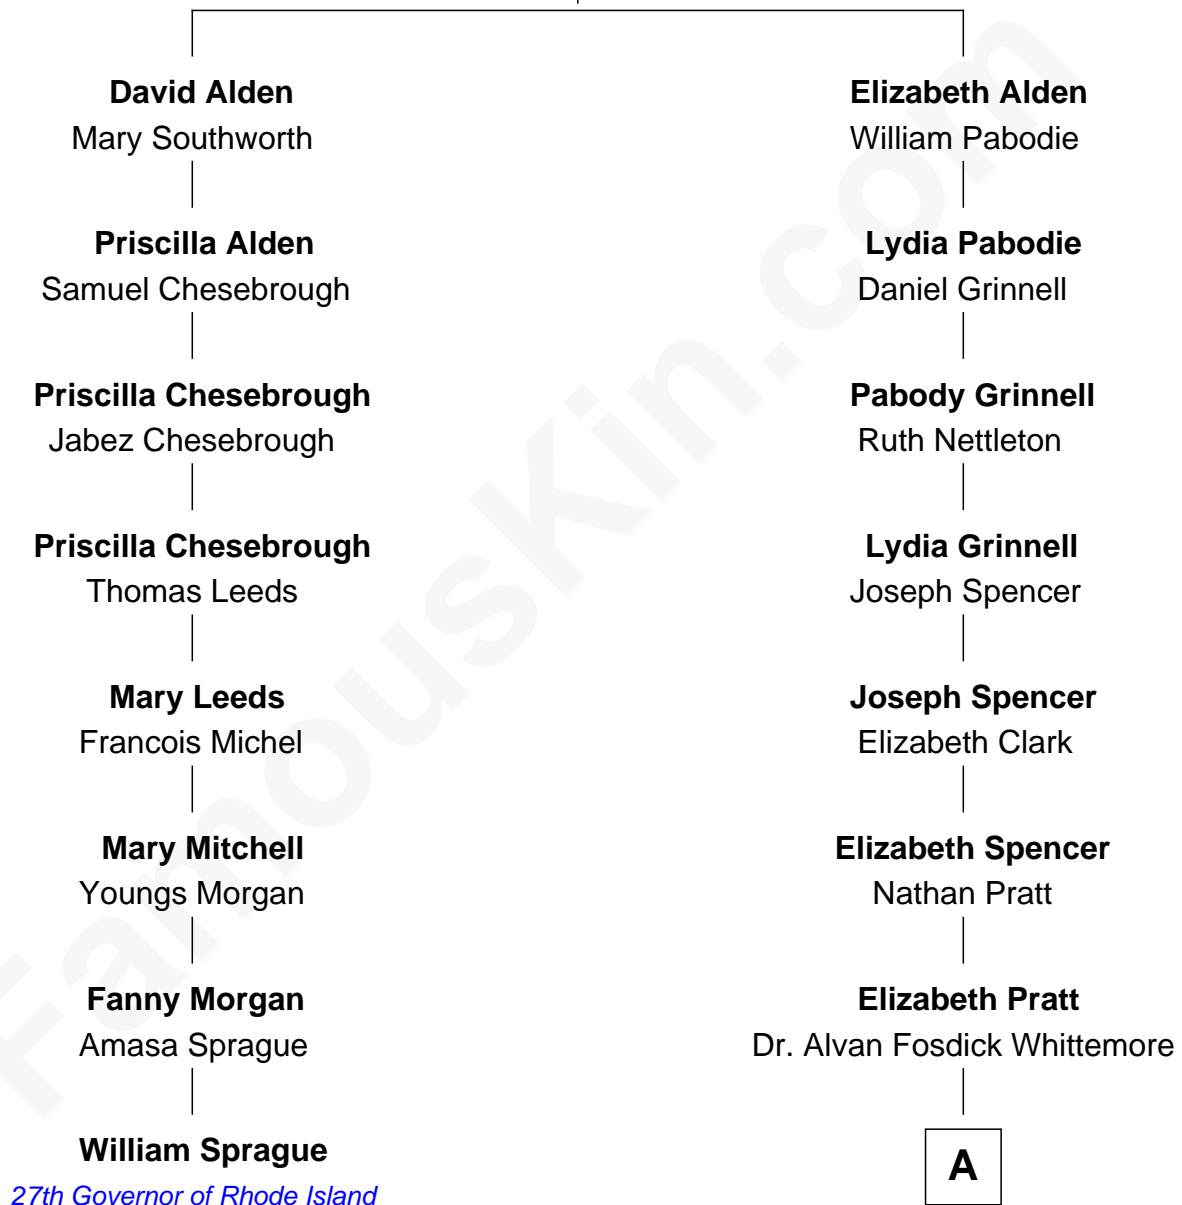

## Relationship Chart of

### William Sprague

*27th Governor of Rhode Island*

7th cousin 5 times removed of

### Ellen DeGeneres

*Comedienne and TV Personality*

**John Alden**  
Priscilla Mullins

**A**

**George Whitemore**  
Cordelia Jenkins Dozer

**Mary Whitemore**  
Joseph C. DeGeneres

**Alfred George DeGeneres**  
Julia E. Billiu