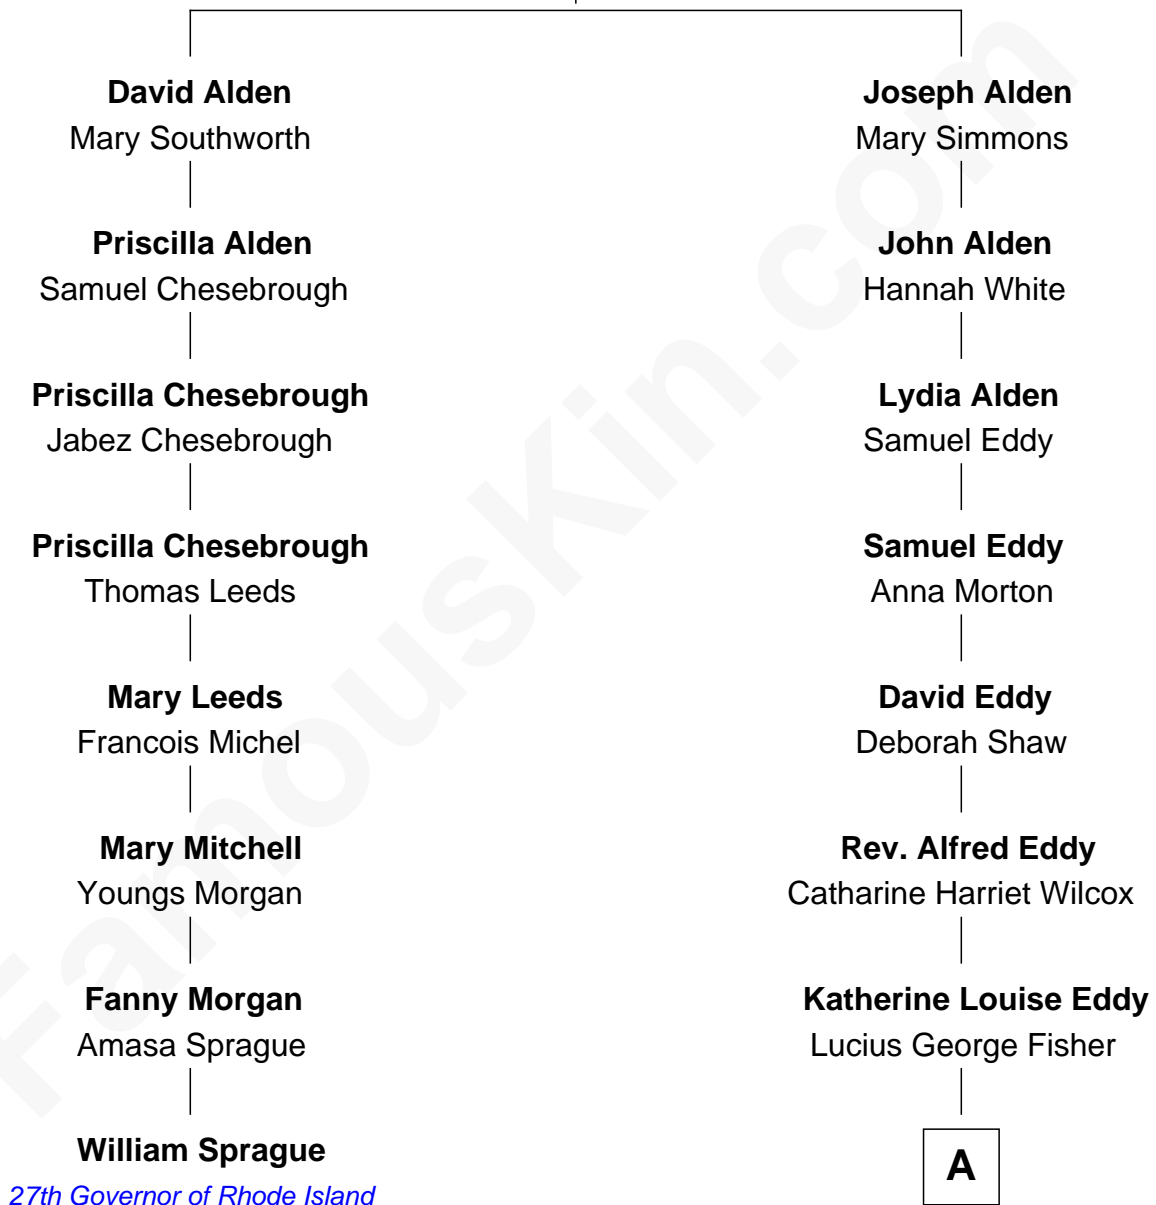

FamousKin.com

Relationship Chart of

William Sprague

27th Governor of Rhode Island

7th cousin 3 times removed of

Jodie Foster

Movie Actress

John Alden
Priscilla Mullins

A

|
Alice Eddy Fisher
Alexis Caldwell Foster

|
Lucius Fisher Foster
Constance Marie Robertson

|
Lucius Fisher Foster
Evelyn Della Almond

|
Jodie Foster
Movie Actress