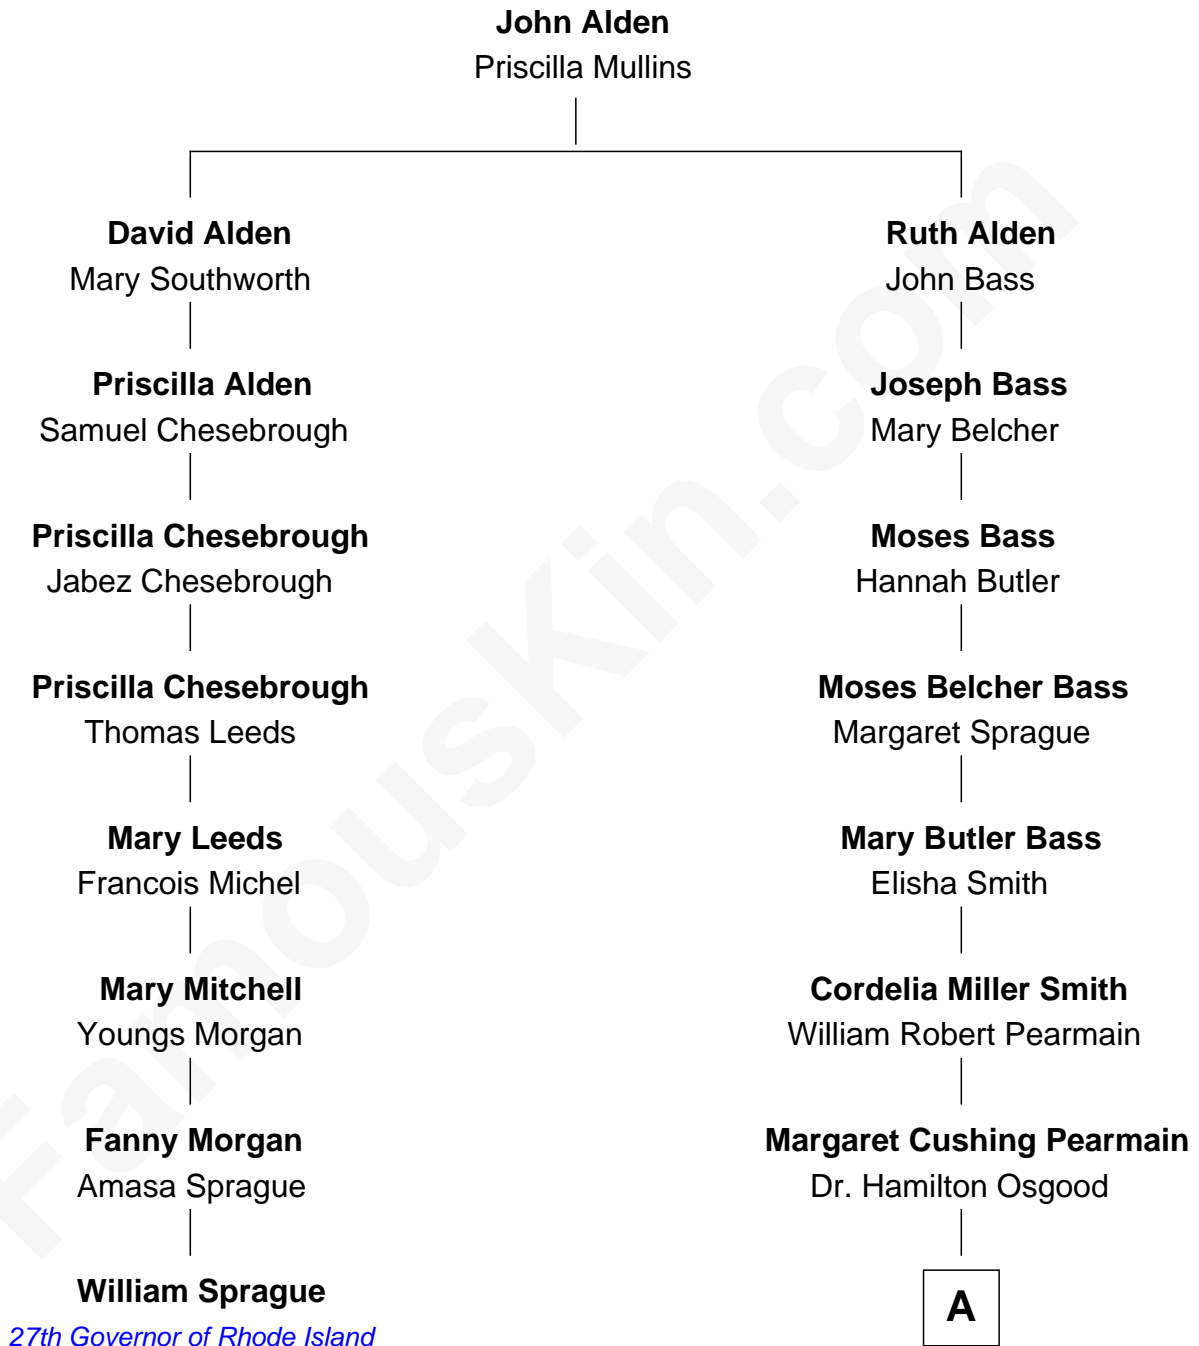

FamousKin.com Relationship Chart of

William Sprague

27th Governor of Rhode Island

7th cousin 1 time removed of

Erskine Childers

4th President of Ireland

A

|
Mary Alden Osgood
Erskine Childers

|
Erskine Childers
4th President of Ireland

FamousKin.com