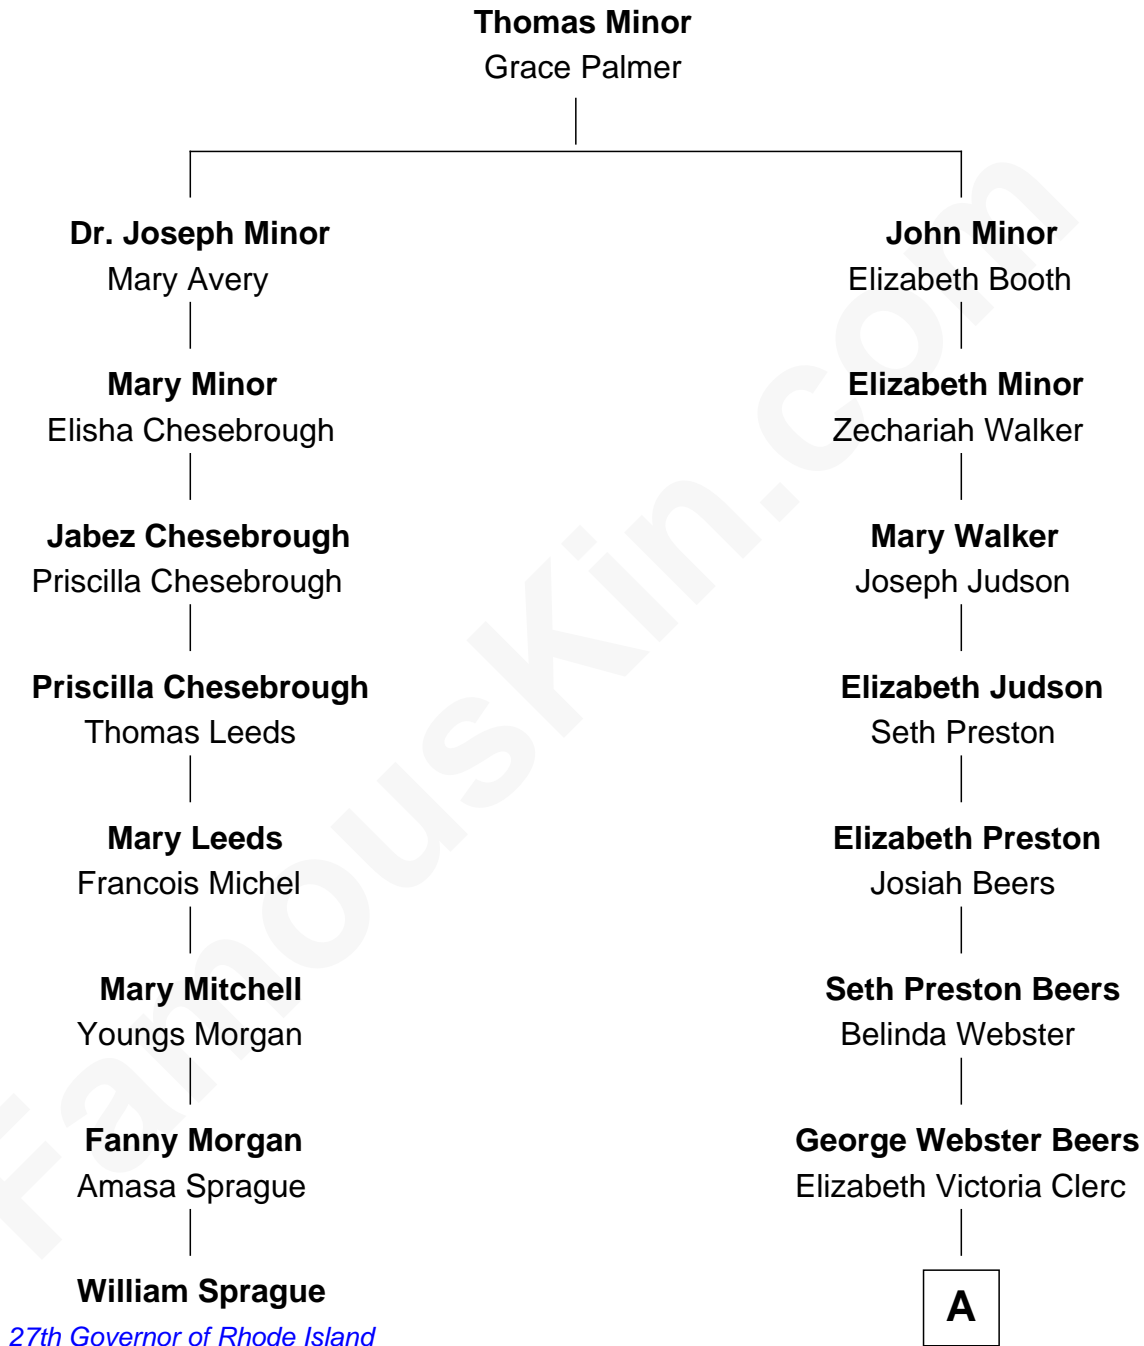

## Relationship Chart of

### William Sprague

*27th Governor of Rhode Island*

7th cousin 3 times removed of

**James Spader**

*TV and Movie Actor*

A

Henry Augustin Beers

Mary Heaton

Mary Heaton Beers

Vanderbilt Reginald Spader

Stoddard Greenwood Spader

Jean Fraser

James Spader

*TV and Movie Actor*