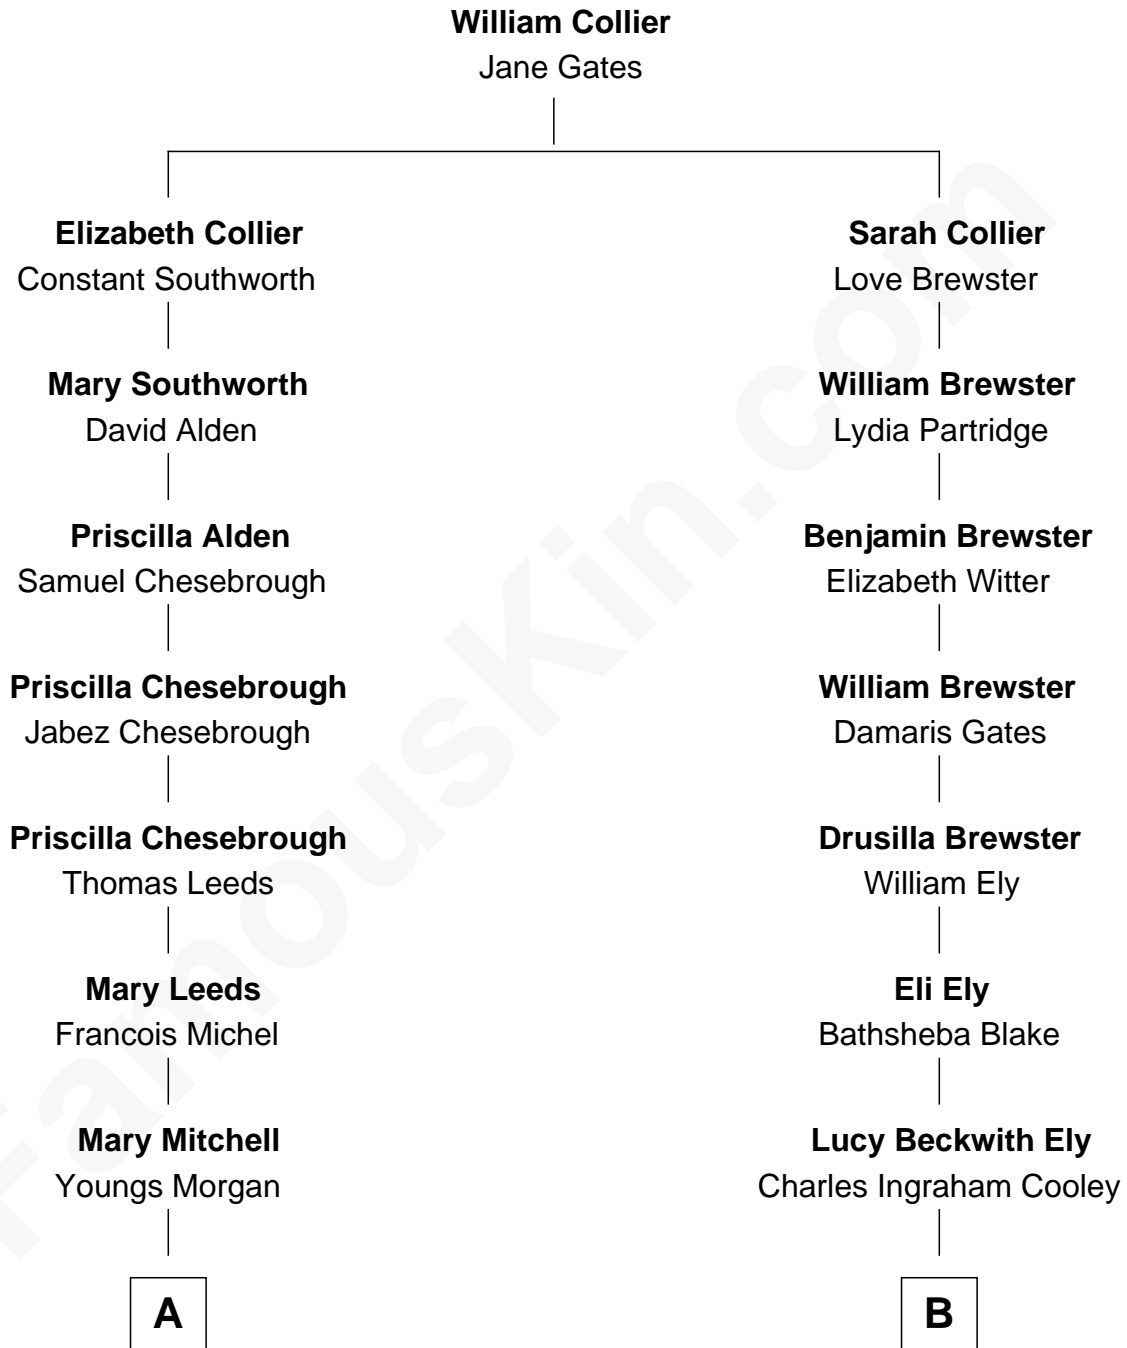

## Relationship Chart of

### William Sprague

27th Governor of Rhode Island

8th cousin 3 times removed of

**Andrew Shue**

TV Actor

**A**

**Fanny Morgan**  
Amasa Sprague

**William Sprague**  
*27th Governor of Rhode Island*

**B**

**Mary Jane Cooley**  
Giles Buckingham Willcox

**Harriet Grace Brewster Willcox**  
Alexander Hunter Gunn

**Mary Brewster Gunn**  
Adoniram Judson Wells

**Anne Brewster Wells**  
James William Shue