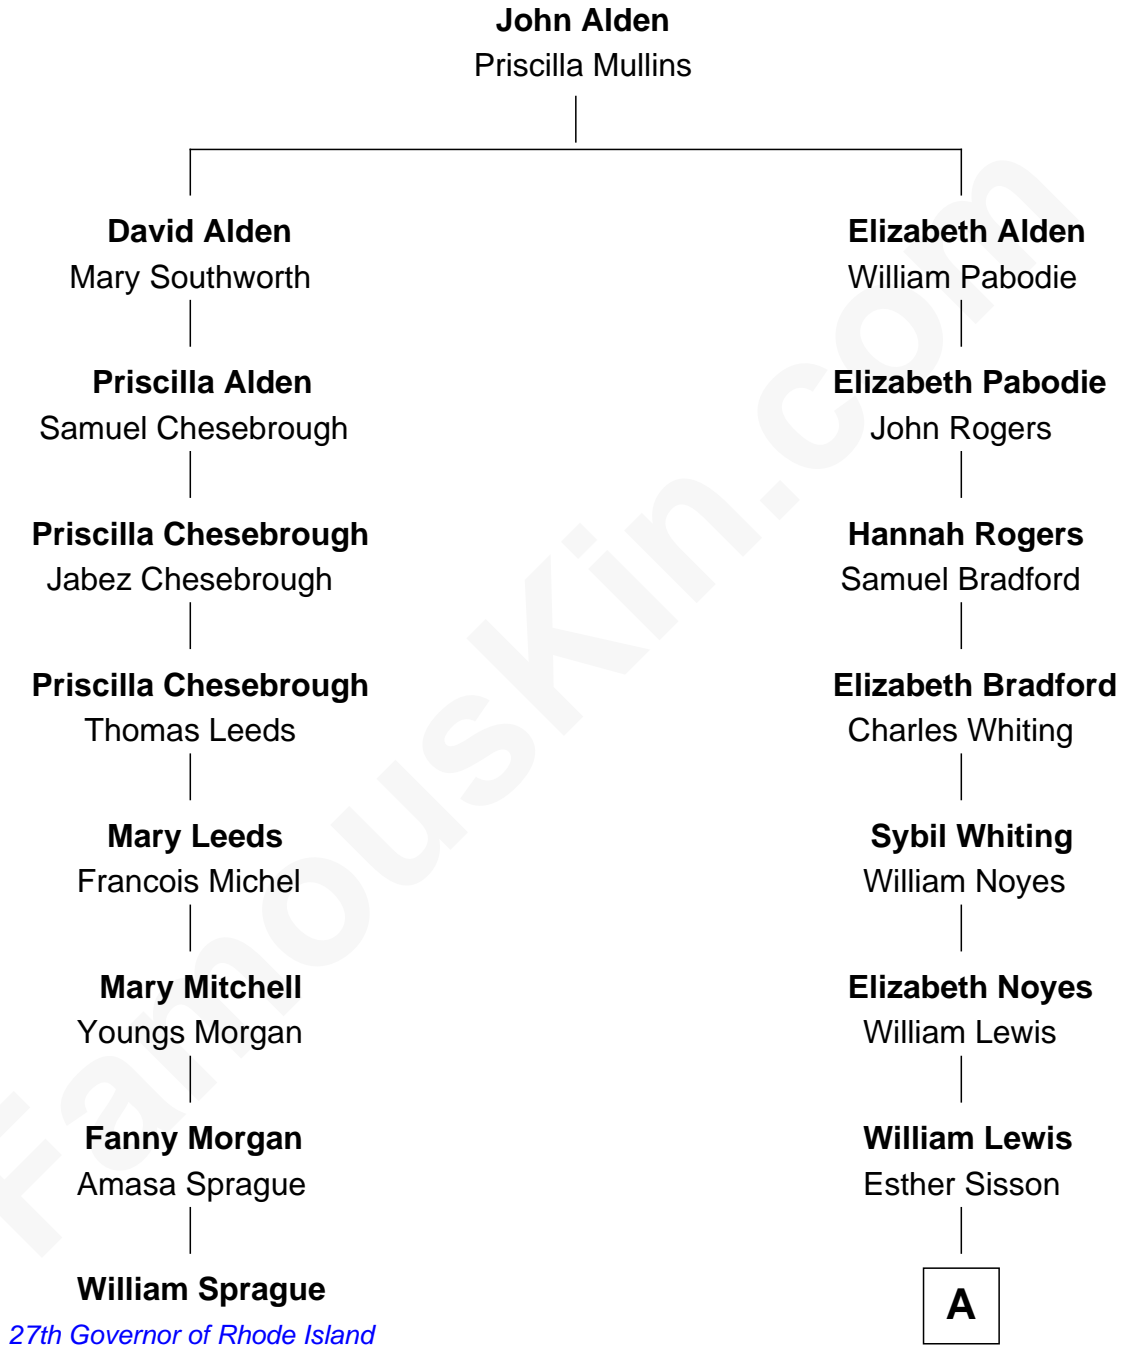

FamousKin.com

Relationship Chart of

William Sprague

27th Governor of Rhode Island

7th cousin 4 times removed of

David Hyde Pierce

Stage, TV, and Movie Actor