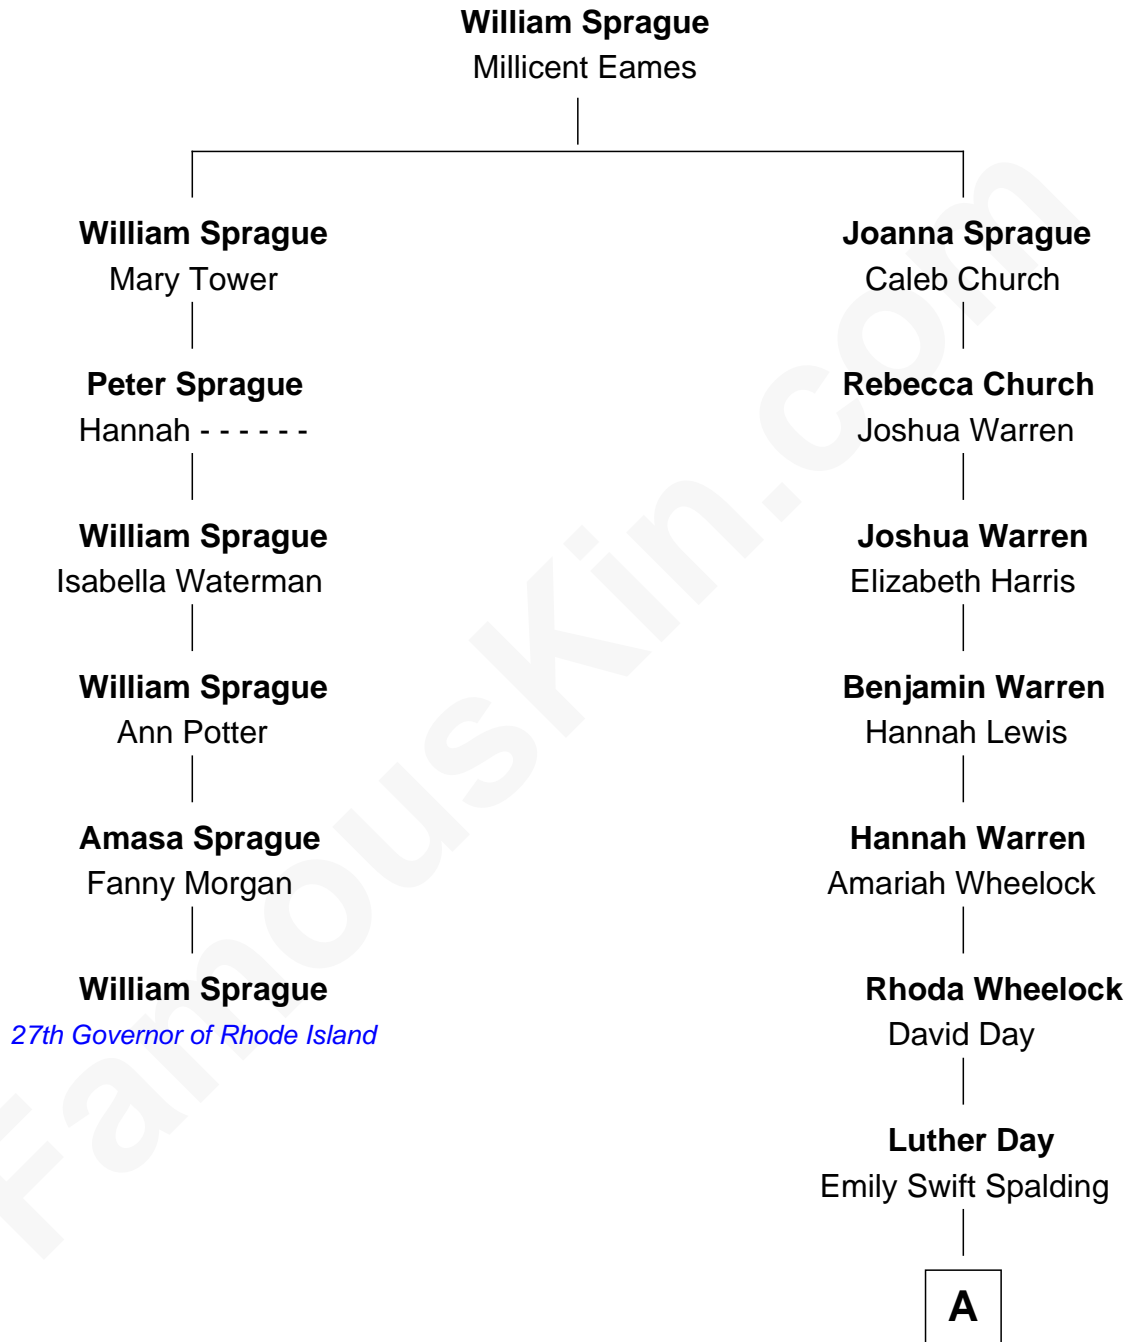

## Relationship Chart of

### William Sprague

*27th Governor of Rhode Island*

5th cousin 6 times removed of

**Anna Gunn**

*TV and Movie Actress*

**A**

|  
**William Rufus Day**  
Mary Elizabeth Schaefer

|  
**Luther N. Day**  
Ida McKinley Barber