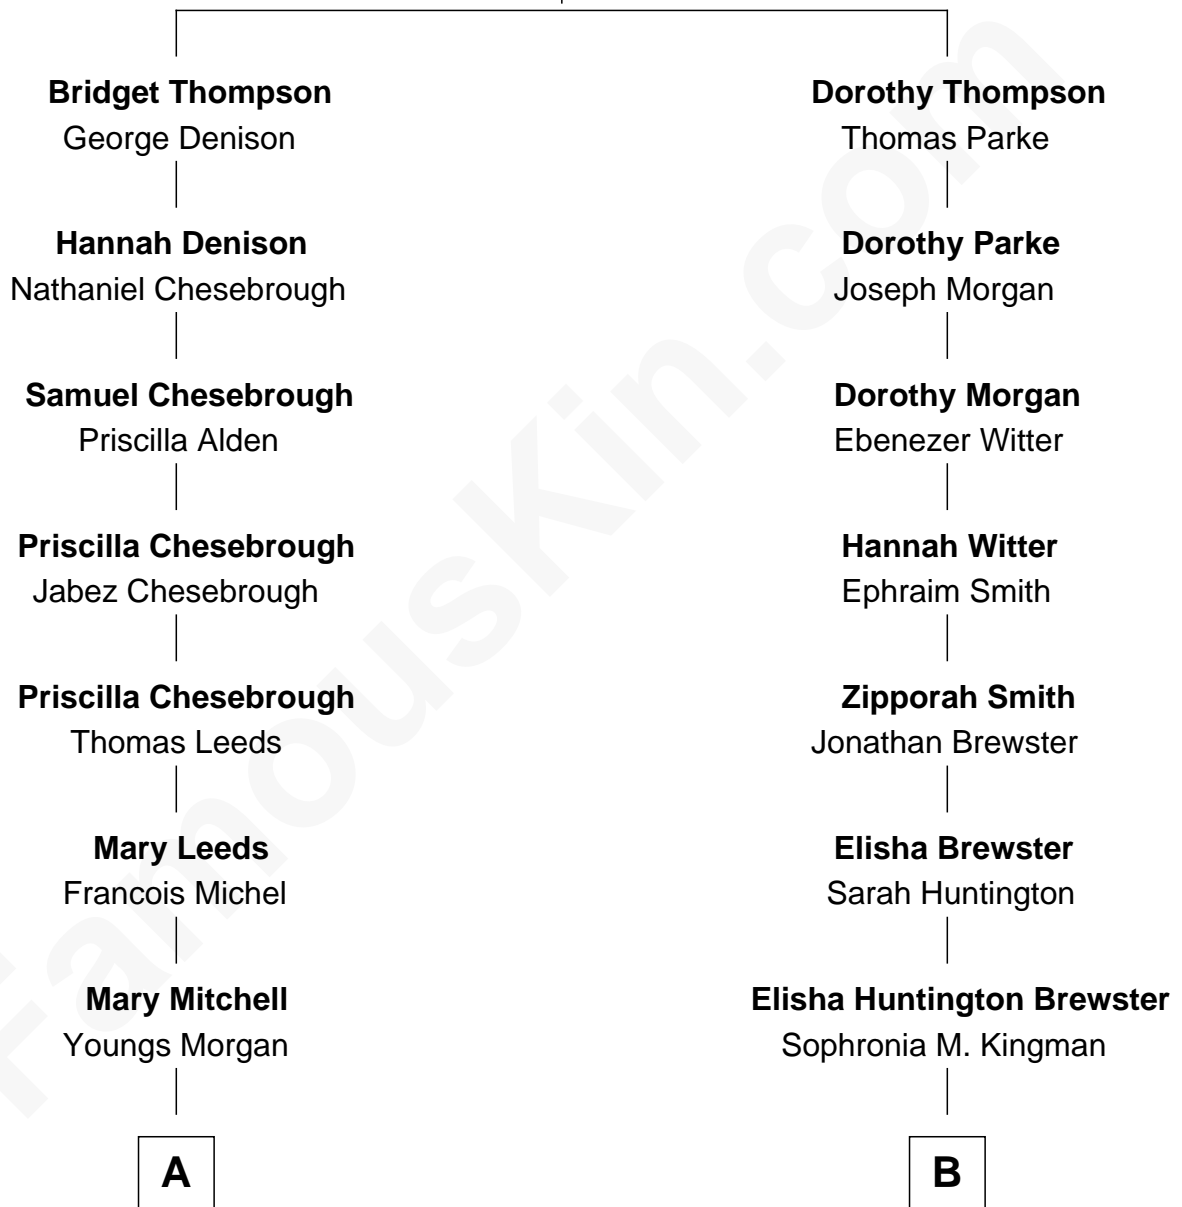

FamousKin.com

Relationship Chart of

William Sprague

27th Governor of Rhode Island

8th cousin 3 times removed of

Jordana Brewster

TV and Movie Actress

John Thompson

Alice Freeman

A

Fanny Morgan
Amasa Sprague

William Sprague
27th Governor of Rhode Island

B

Charles Kingman Brewster
Celina Sophia Baldwin

Kingman Brewster
Florence Foster Besse

Kingman Brewster
Mary Louise Phillips

Alden Brewster
Maria João Leão de Sousa

Jordana Brewster
TV and Movie Actress