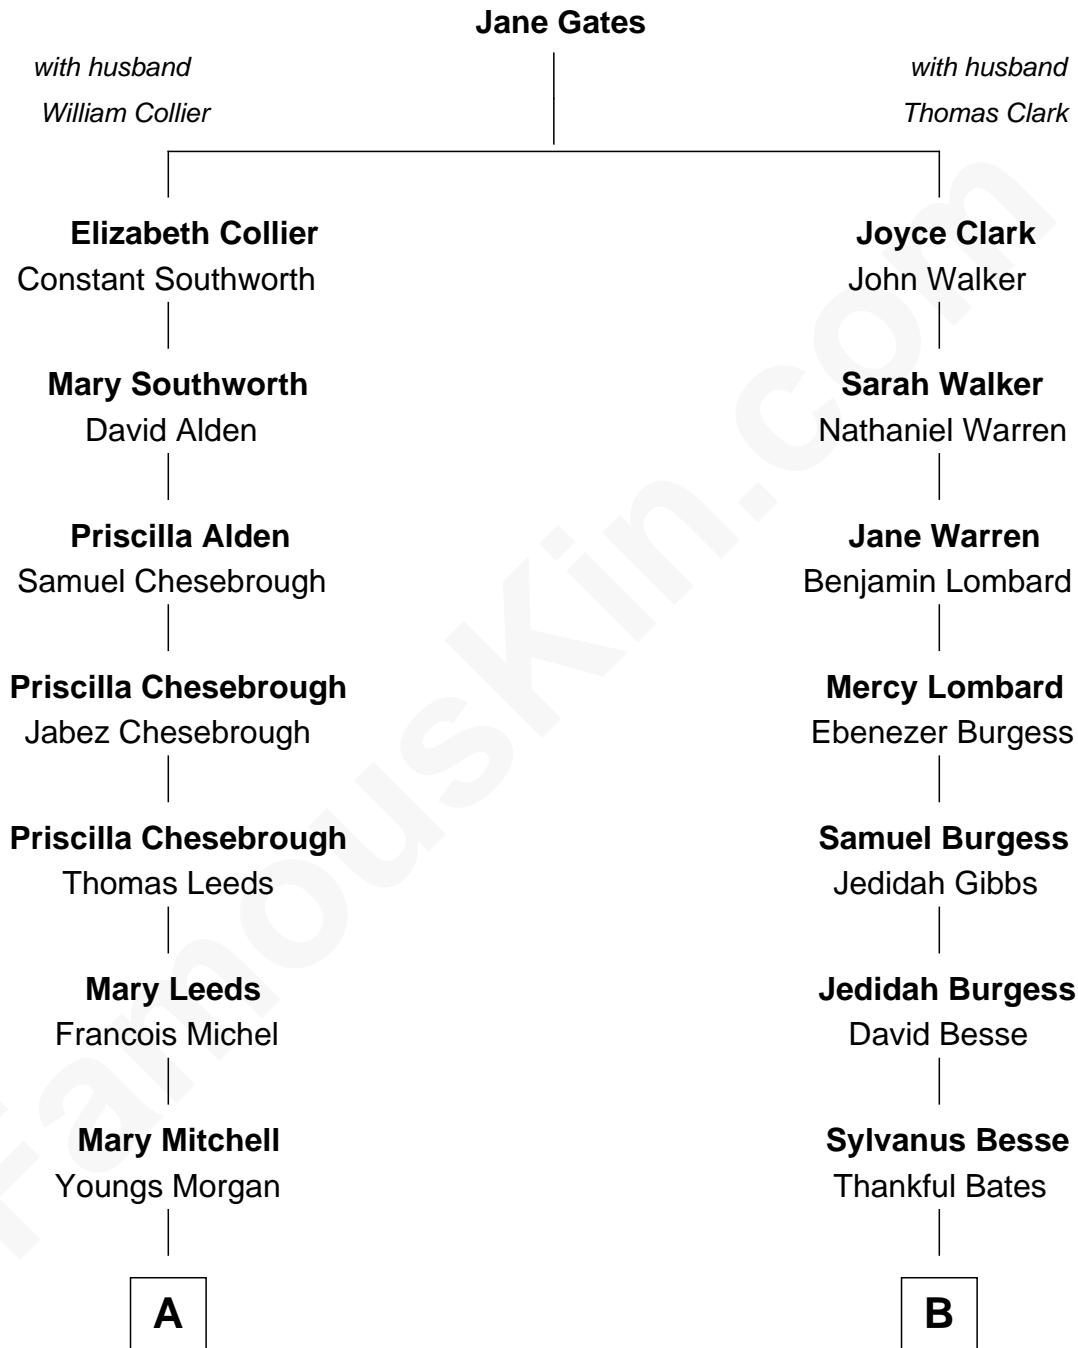

FamousKin.com Relationship Chart of

William Sprague

27th Governor of Rhode Island

8th cousin 4 times removed of

Jordana Brewster

TV and Movie Actress

A

Fanny Morgan
Amasa Sprague

William Sprague
27th Governor of Rhode Island

B

Sylvanus S. Besse
Lucy Anne Waterman

Lyman Waterman Besse
Henrietta Louisa Seger

Florence Foster Besse
Kingman Brewster

Kingman Brewster
Mary Louise Phillips

Alden Brewster
Maria João Leão de Sousa

Jordana Brewster
TV and Movie Actress