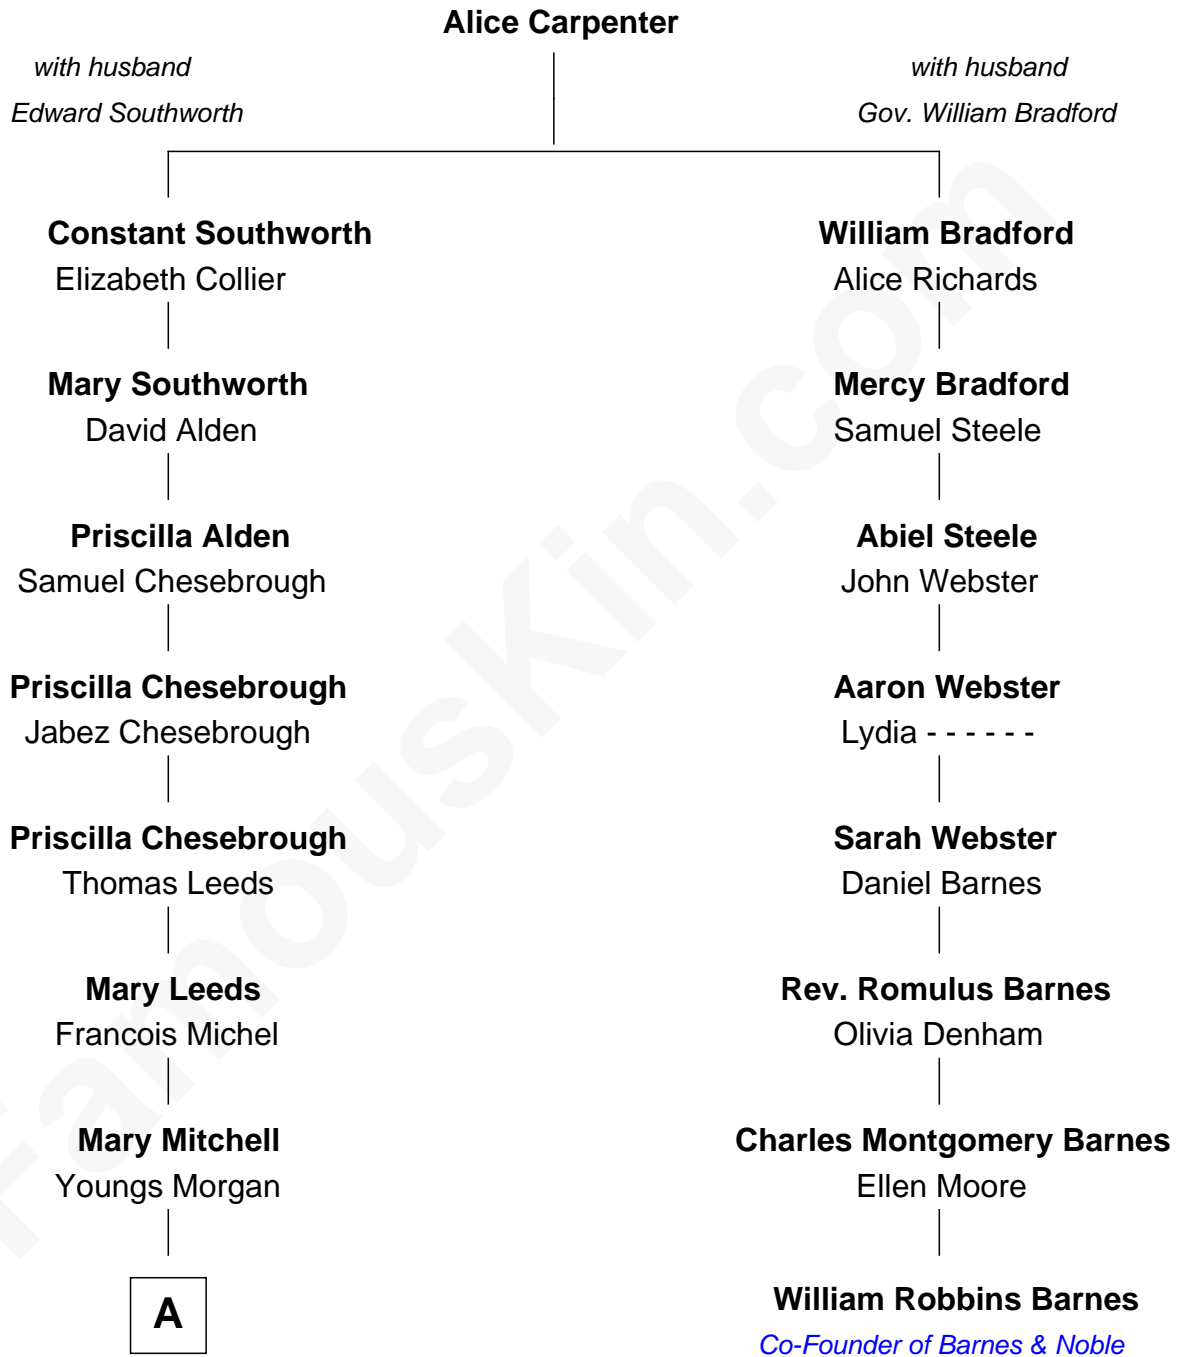

FamousKin.com

Relationship Chart of

William Sprague

27th Governor of Rhode Island

7th cousin 1 time removed of

William Robbins Barnes

Co-Founder of Barnes & Noble

A

—
Fanny Morgan
Amasa Sprague

—
William Sprague
27th Governor of Rhode Island

FamousKin.com