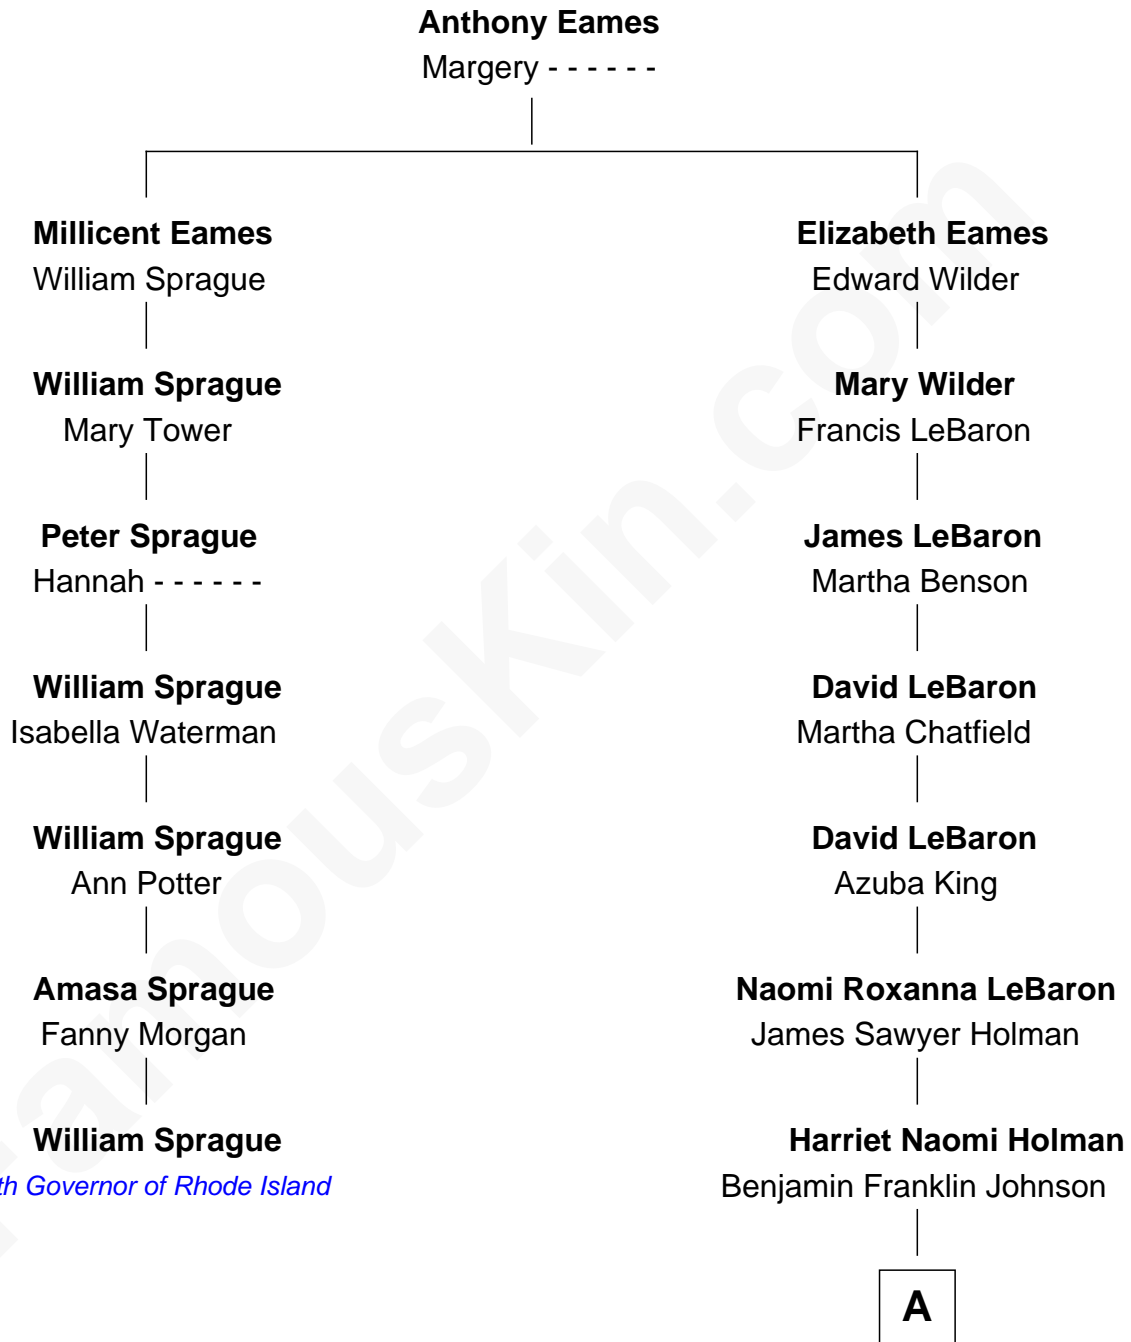

FamousKin.com

Relationship Chart of

William Sprague

27th Governor of Rhode Island

6th cousin 5 times removed of

Elizabeth Smart

Founder of Elizabeth Smart Foundation