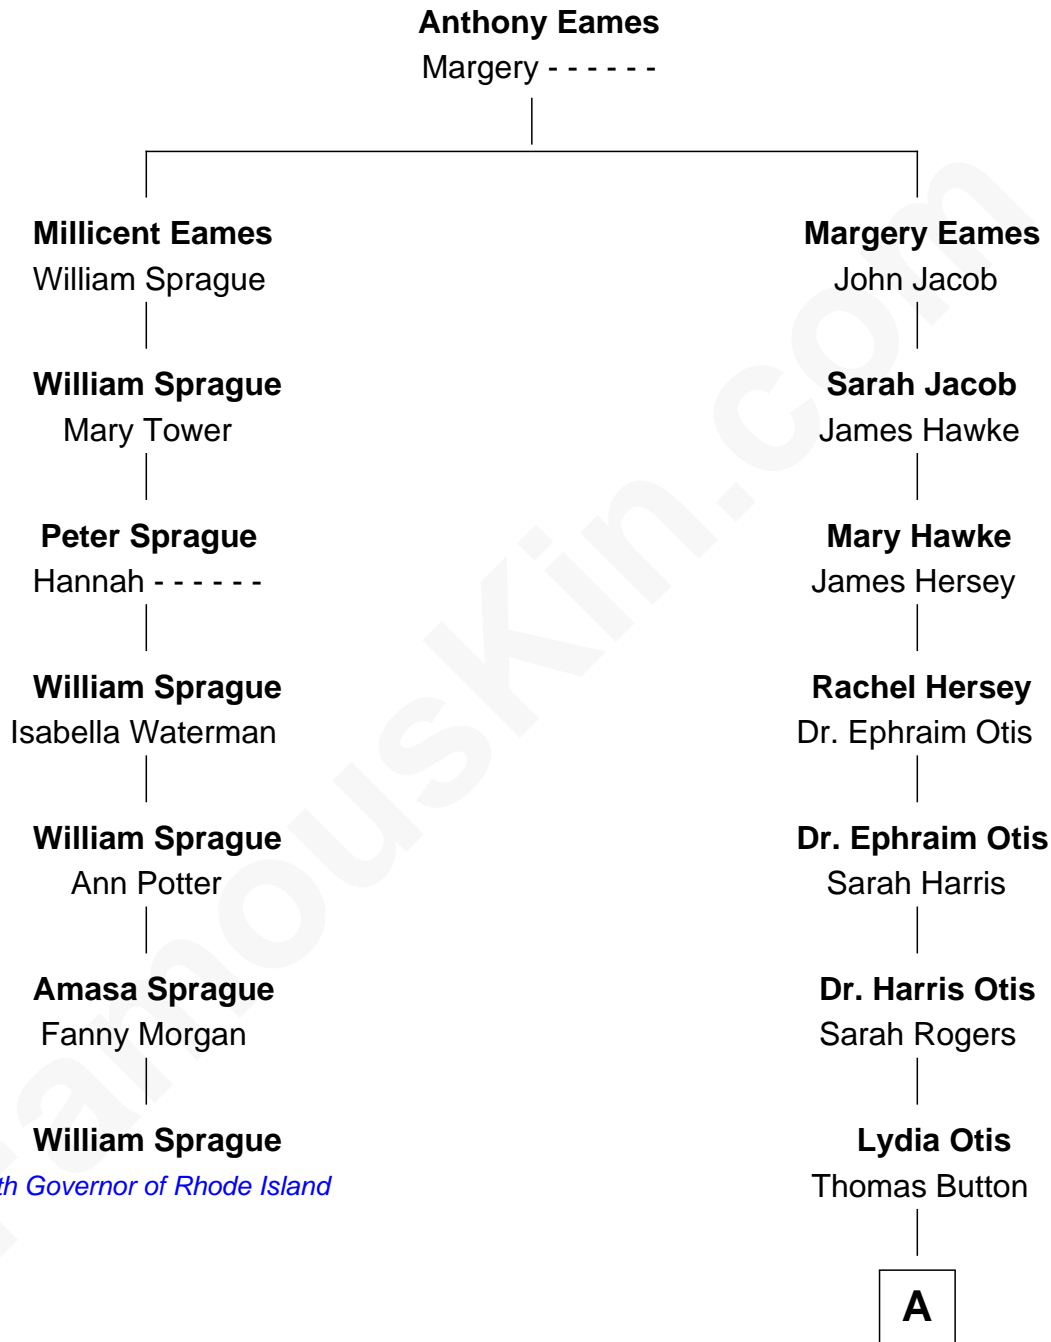

FamousKin.com

Relationship Chart of

William Sprague

27th Governor of Rhode Island

6th cousin 3 times removed of

Willis Carrier

Inventor of Air Conditioning

A

Ann Elizabeth Button

David Joy Haviland

Elizabeth R. Haviland

Duane Williams Carrier

Willis Carrier

Inventor of Air Conditioning

FamousKin.com