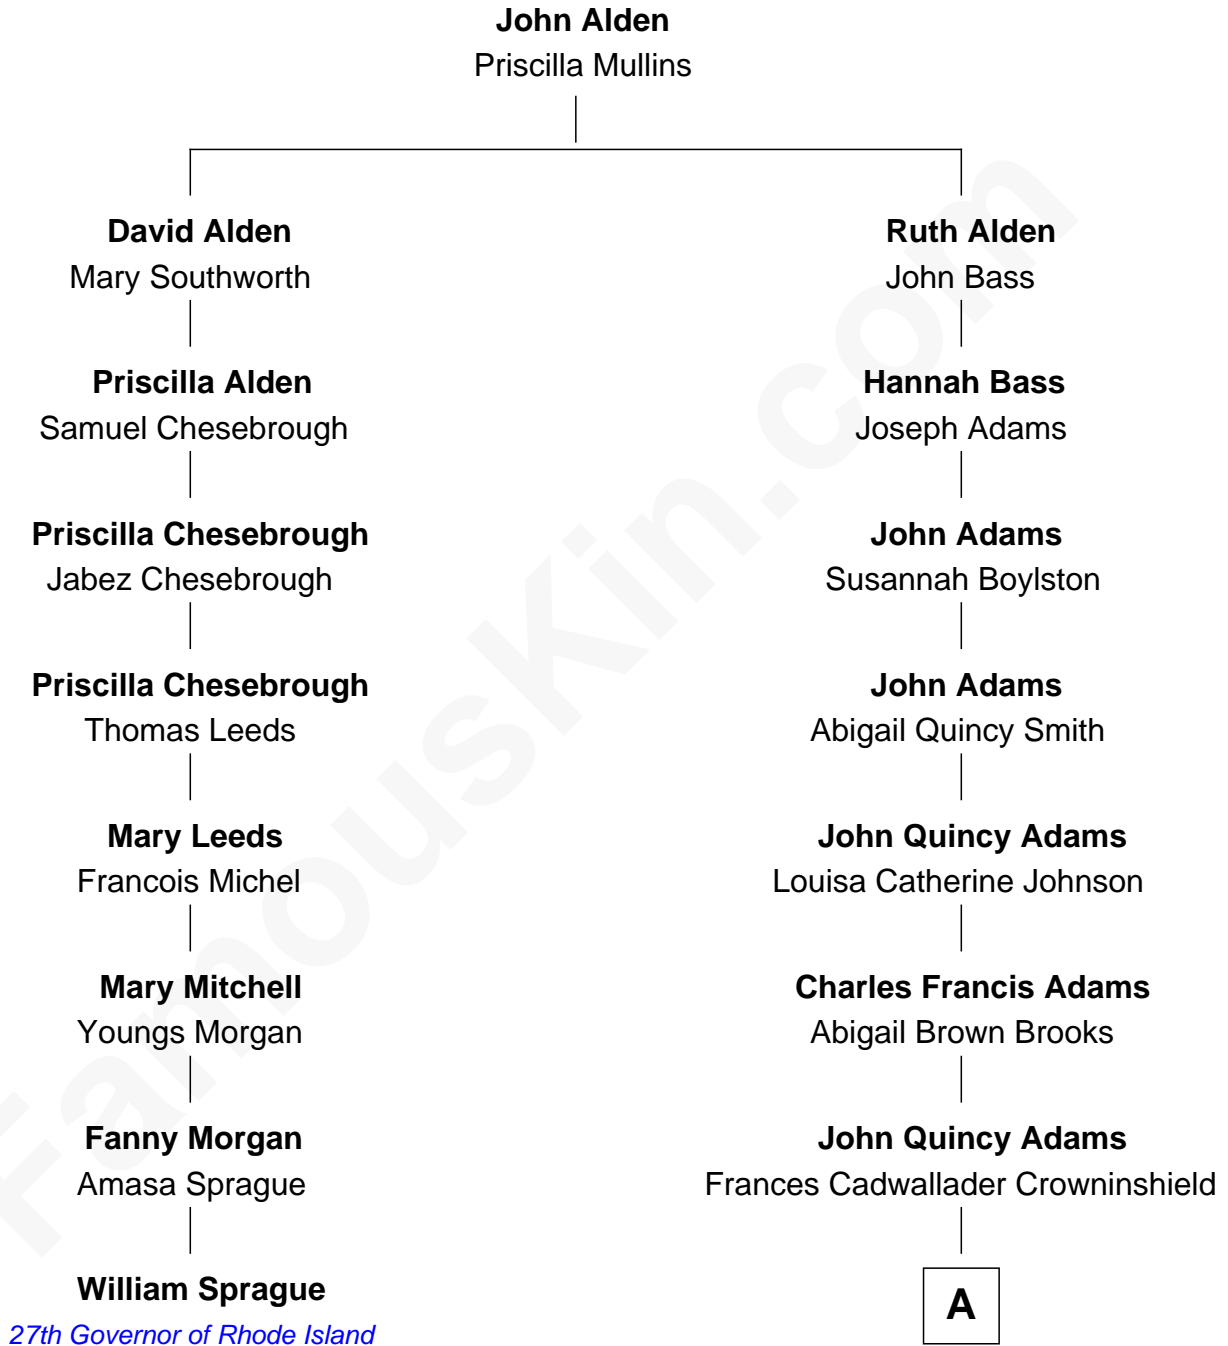

FamousKin.com

Relationship Chart of

William Sprague

27th Governor of Rhode Island

7th cousin 2 times removed of

John Adams Morgan

1952 Olympic Sailing Gold Medalist

A

—
Charles Francis Adams

Frances Lovering

—
Catherine Frances Lovering Adams

Henry Sturgis Morgan

—
John Adams Morgan

Olympic Gold Medalist

FamousKin.com