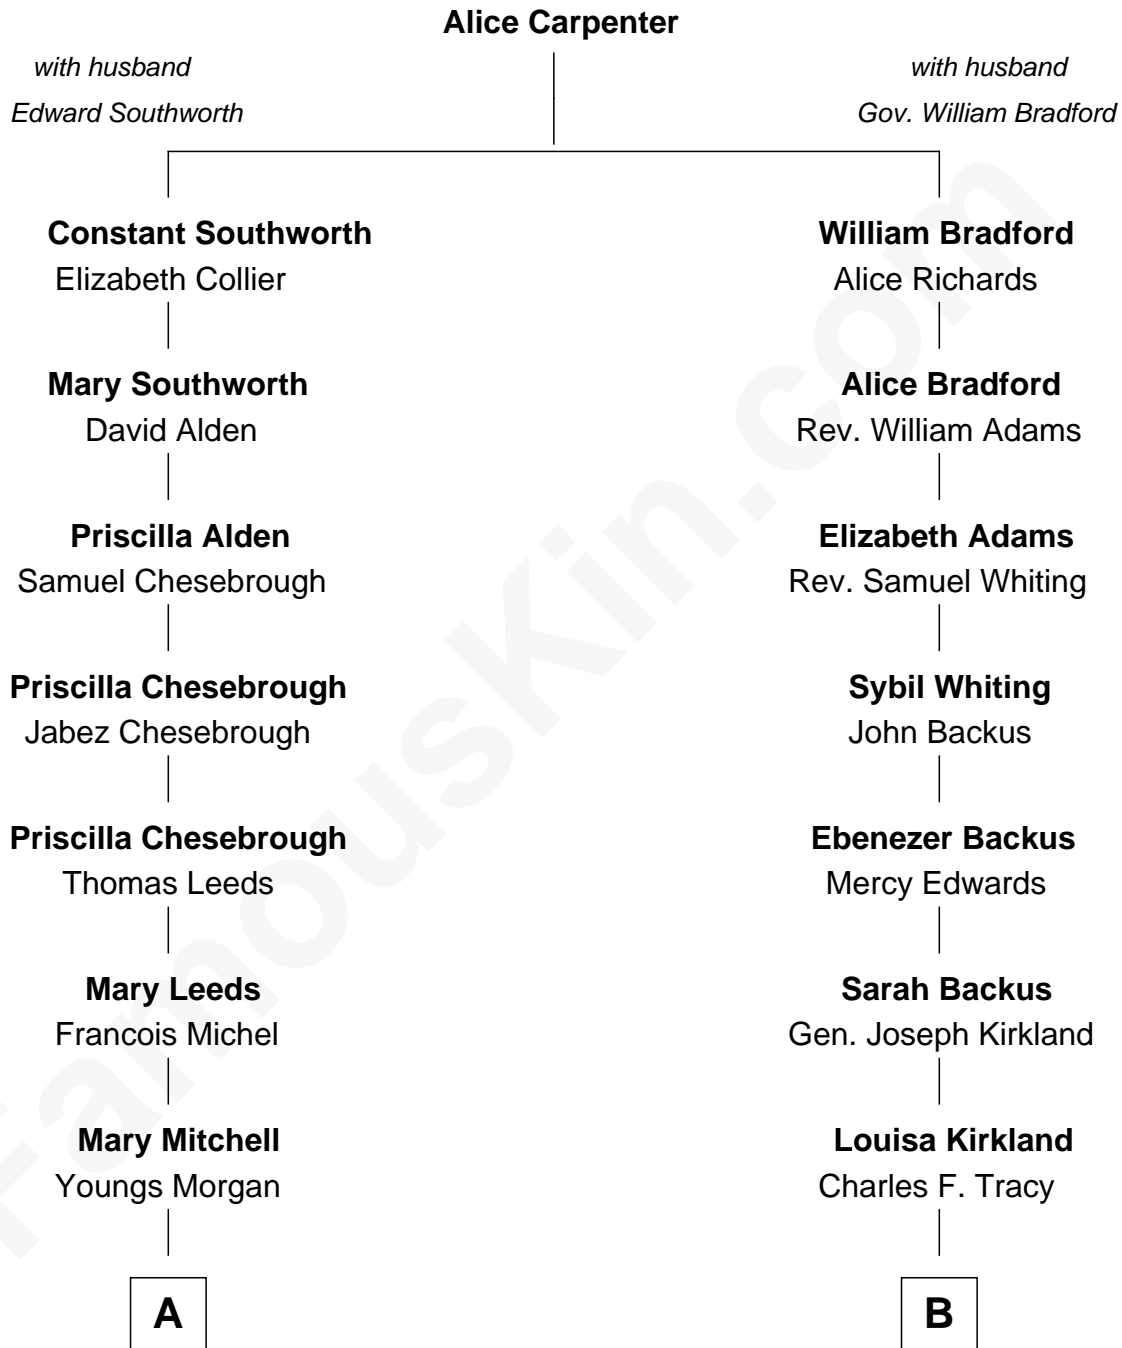

# FamousKin.com Relationship Chart of

**William Sprague**

*27th Governor of Rhode Island*

8th cousin of

**J.P. Morgan, Jr.**

*American Banker and Philanthropist*

**A**

**Fanny Morgan**  
Amasa Sprague

**William Sprague**

*27th Governor of Rhode Island*

**B**

**Frances Louisa Tracy**  
John Pierpont Morgan

**J.P. Morgan, Jr.**

*American Banker and Philanthropist*

FamousKin.com