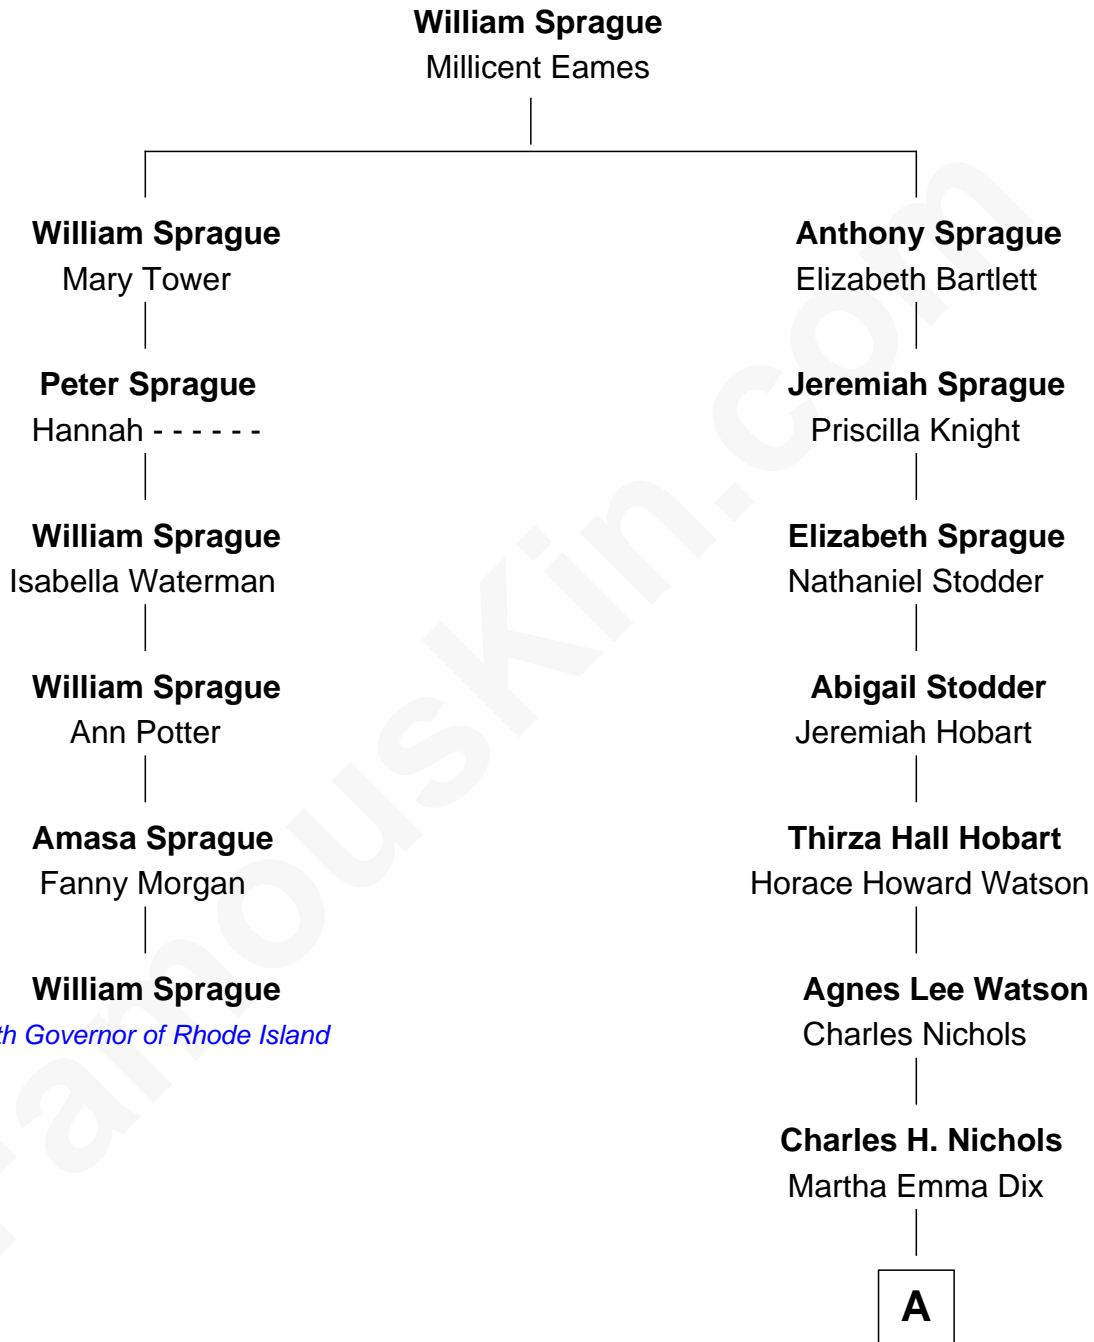

FamousKin.com

Relationship Chart of

William Sprague

27th Governor of Rhode Island

5th cousin 5 times removed of

John Cena

Movie Actor and WWE Pro Wrestler

A