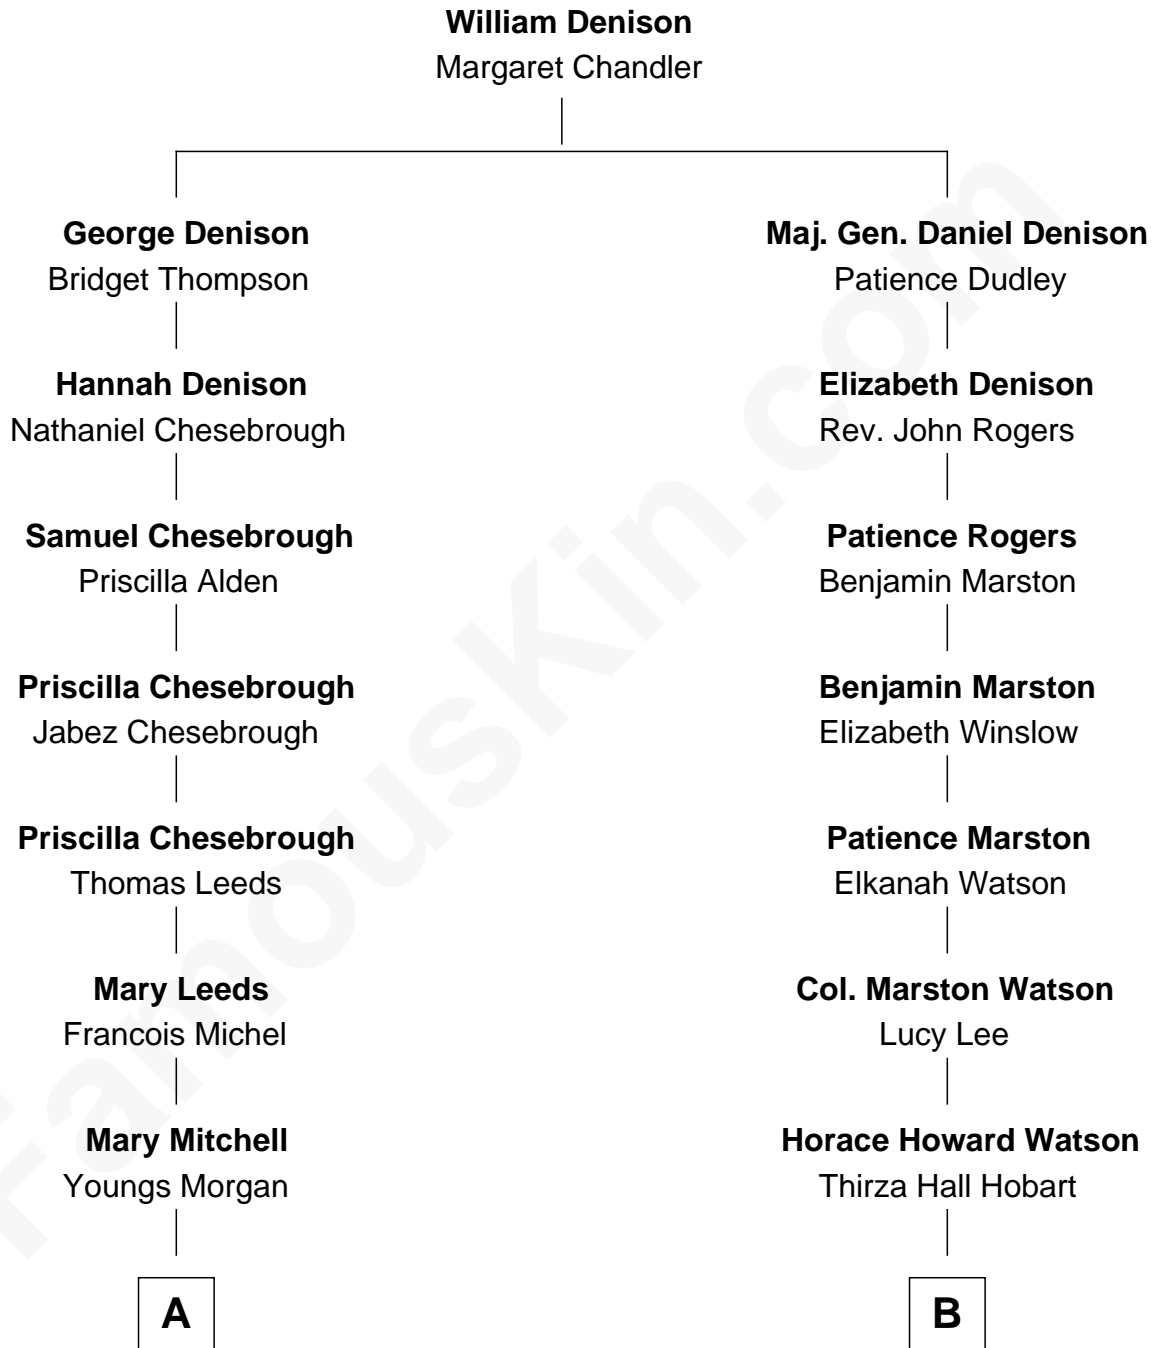

## Relationship Chart of

### William Sprague

27th Governor of Rhode Island

8th cousin 4 times removed of

**John Cena**

Movie Actor and WWE Pro Wrestler

**A**

**Fanny Morgan**  
Amasa Sprague

**William Sprague**  
*27th Governor of Rhode Island*

**B**

**Agnes Lee Watson**  
Charles Nichols

**Charles H. Nichols**  
Martha Emma Dix

**Charles Nichols**  
Julia Ellen Skelton

**Natalie Nichols**  
Ulysses John Lupien

**Carol Frances Lupien**  
John Joseph Cena